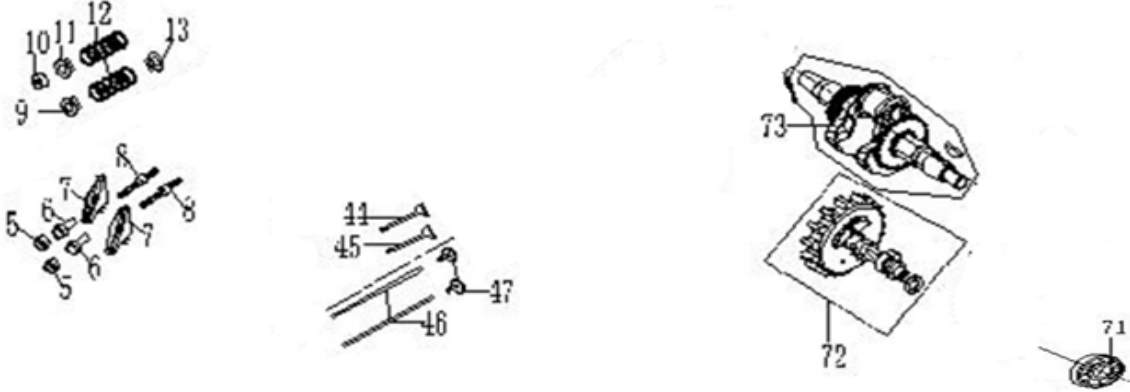

PISTON AND CONNECTING ROD

REF #	DESCRIPTION	QTY	BE PART #
5	ROCKSHAFT RATING NUT	2	85.573.011
6	ROCKSHAFT	2	
7	VALVE ROCKER	2	
8	ROCKSHAFT BOLT	2	
9	INTAKE VALVE SPRING SEAT	1	
10	EXHAUST VALVE ROTOR	1	
11	EXHAUST VALVE SPRING SEAT	1	
12	VALVE SPRING	2	
13	OIL DRIP PAN	1	
44	EXHAUST VALVE	1	
45	INTAKE VALVE	1	
46	VALVE PUSH ROD	2	
47	VALVE LIFTER	2