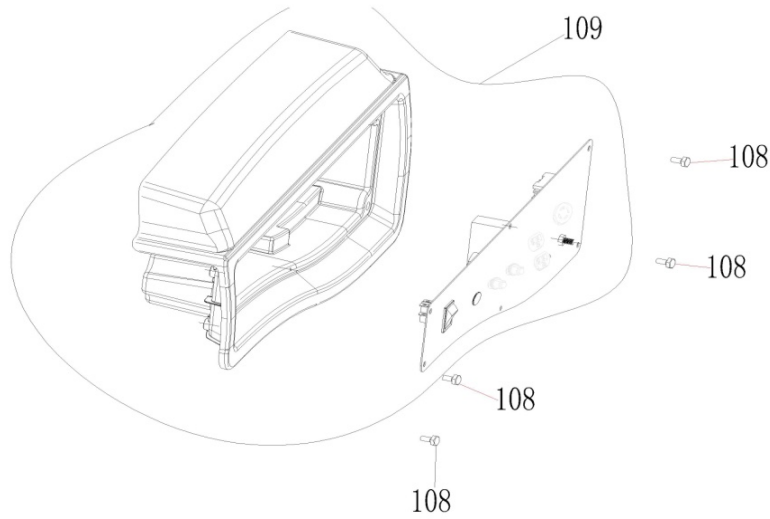

REF #	DESCRIPTION	QTY	BE PART #
108	FLANGE BOLT	4	85.573.027
109	CONTROL PANEL ASSEMBLY	1