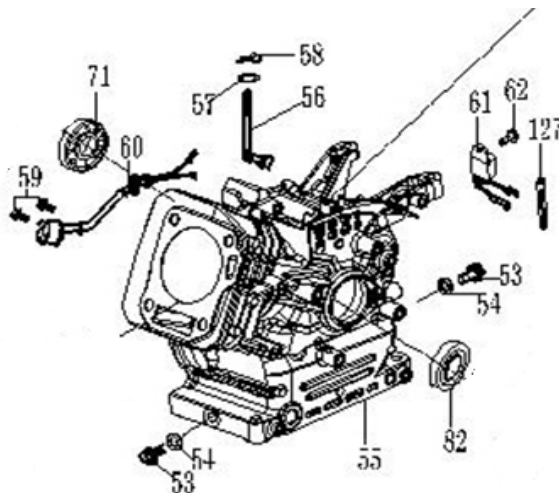

PARTS BREAKDOWN GENERATOR

MODEL:BE3500PS

BEPOWEREQUIPMENT

.COM

PARTS BREAKDOWN GENERATOR

MODEL:BE3500PS

CYLINDER HEAD AND COVER

REF #	DESCRIPTION	QTY	BE PART #
2	CYLINDER HEAD COVER	1	85.573.000
3	SEALING GASKET	1	
42	CYLINDER HEAD SEALING GASKET	1	85.573.002

CRANKCASE

REF #	DESCRIPTION	QTY	BE PART #
60	OIL SENSOR	1	85.573.003
61	OIL ALERT	2	

PARTS BREAKDOWN GENERATOR

MODEL:BE3500PS

CRANKCASE COVER

REF #	DESCRIPTION	QTY	BE PART #
74	CRANKCASE COVER SEAL RING	1	85.573.004
82	OIL SEAL	2	
77	OIL LEVEL GAUGE	1	85.573.005

PISTON/CONNECTING ROD

REF #	DESCRIPTION	QTY	BE PART #
48	PISTON RINGS SET	1	85.573.006
49	PISTON PIN	2	85.573.007
51	PISTON PIN	1	
50	PISTON	1	85.573.008
52	CONNECTING ROD ASSEMBLY	1	

PARTS BREAKDOWN GENERATOR

MODEL:BE3500PS

PISTON AND CONNECTING ROD

REF #	DESCRIPTION	QTY	BE PART #
5	ROCKSHAFT RATING NUT	2	85.573.011
6	ROCKSHAFT	2	
7	VALVE ROCKER	2	
8	ROCKSHAFT BOLT	2	
9	INTAKE VALVE SPRING SEAT	1	
10	EXHAUST VALVE ROTOR	1	
11	EXHAUST VALVE SPRING SEAT	1	
12	VALVE SPRING	2	
13	OIL DRIP PAN	1	
44	EXHAUST VALVE	1	
45	INTAKE VALVE	1	
46	VALVE PUSH ROD	2	
47	VALVE LIFTER	2	