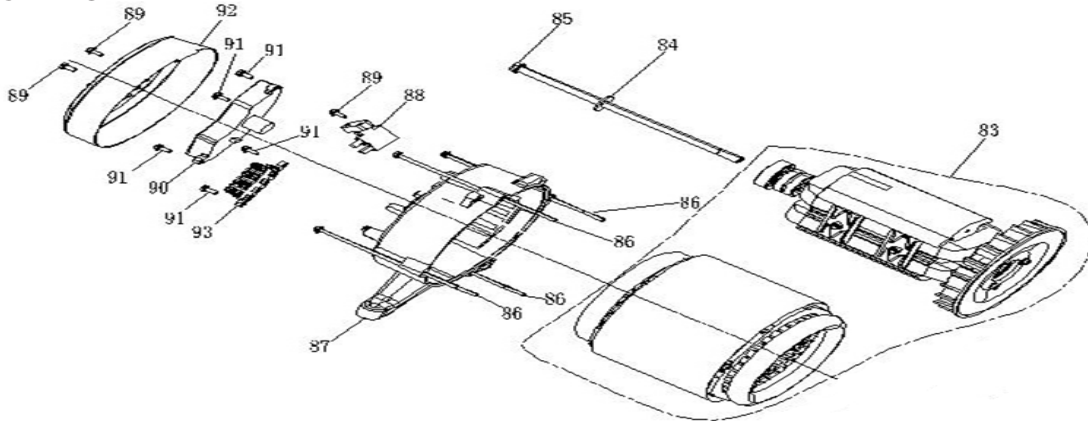

ROTOR/STATOR

REF #	DESCRIPTION	QTY	BE PART #
83	ALTERNATOR ASSEMBLY	1	85.573.023
87	ALTERNATOR BRACKET	1	85.573.024

FRAME