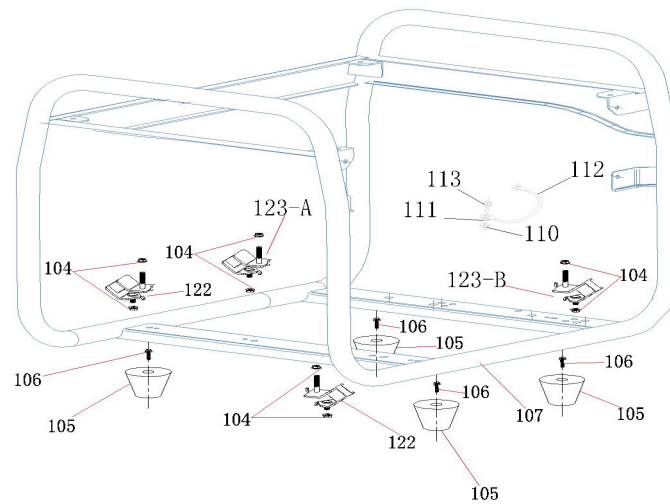

PARTS BREAKDOWN GENERATOR

MODEL:BE3500PS

ROTOR/STATOR

REF #	DESCRIPTION	QTY	BE PART #
83	ALTERNATOR ASSEMBLY	1	85.573.023
87	ALTERNATOR BRACKET	1	85.573.024

FRAME

REF #	DESCRIPTION	QTY	BE PART #
107	FRAME	1	85.573.025
104	VIBRATION BLOCK MOUNTS	4	85.573.032
122	VIBRATION BLOCK	2	
123	VIBRATION BLOCK	2	
105	RUBBER FOOT	4	85.573.031
106	RUBBER FOOT BOLT	4	