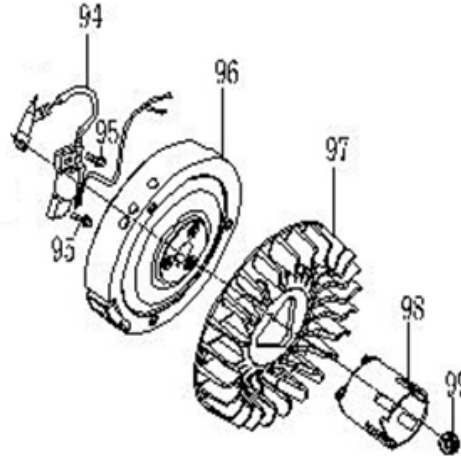

REF #	DESCRIPTION	QTY	BE PART #
33	INTAKE GASKET	1	85.573.013
34	LINK BLOCK	1	
35	GASKET	1	
36	CARBURETOR ASSEMBLY	1	
37	AIR FILTER GASKET	1	

AIR FILTER

REF #	DESCRIPTION	QTY	BE PART #
38	FLANGE NUT	2	85.573.0014
39	AIR FILTER ASSEMBLY	1	
40	FLANGE BOLT	1	
41	AIR FILTER BRACKET	1	

PARTS BREAKDOWN GENERATOR

MODEL:BE3500PS

MUFFLER ASSEMBLY

REF #	DESCRIPTION	QTY	BE PART #
16-26	COMPLETE MUFFLER ASSEMBLY	1	85.573.015

FUEL TANK

REF #	DESCRIPTION	QTY	BE PART #
114	CLAMP	2	85.573.016
115	FUEL HOSE	1	
124	FUEL VALVE	1	
120	FUEL FILTER SCREEN	1	85.573.017
121	FUEL CAP	1	

PARTS BREAKDOWN GENERATOR

MODEL:BE3500PS

FUEL TANK

REF #	DESCRIPTION	QTY	BE PART #
94	IGNITION COIL ASSEMBLY	1	85.573.019
96	FLYWHEEL	1	85.573.020
97	COOLING FAN	1	85.573.021

CONTROL ASSEMBLY

REF #	DESCRIPTION	QTY	BE PART #
63	SPEED PULL ROD	1	85.573.022
64	FINE SPRING	1	
65	SPEED REGULATING ARM	1	
66	FLANGE NUT	1	
67	GOVERNOR BOLT	1	
68	RESET SPRING	1	
69	FLANGE BOLT	2	
70	SPEED SETTING CONTROL ASSEMBLY	1	