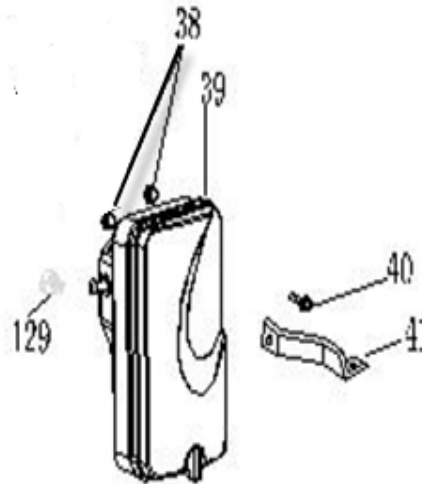

STARTER/RECOIL

REF #	DESCRIPTION	QTY	BE PART #
100	SIDE WIND SHIELD	1	85.573.012
101	FLANGE BOLT	1	
102	RECOIL STARTER ASSEMBLY	1	
103	FLANGE BOLT	4	

PARTS BREAKDOWN GENERATOR

MODEL:BE3500PS

CARBURETOR ASSEMBLY

REF #	DESCRIPTION	QTY	BE PART #
33	INTAKE GASKET	1	85.573.013
34	LINK BLOCK	1	
35	GASKET	1	
36	CARBURETOR ASSEMBLY	1	
37	AIR FILTER GASKET	1	

AIR FILTER

REF #	DESCRIPTION	QTY	BE PART #
38	FLANGE NUT	2	85.573.0014
39	AIR FILTER ASSEMBLY	1	
40	FLANGE BOLT	1	
41	AIR FILTER BRACKET	1	