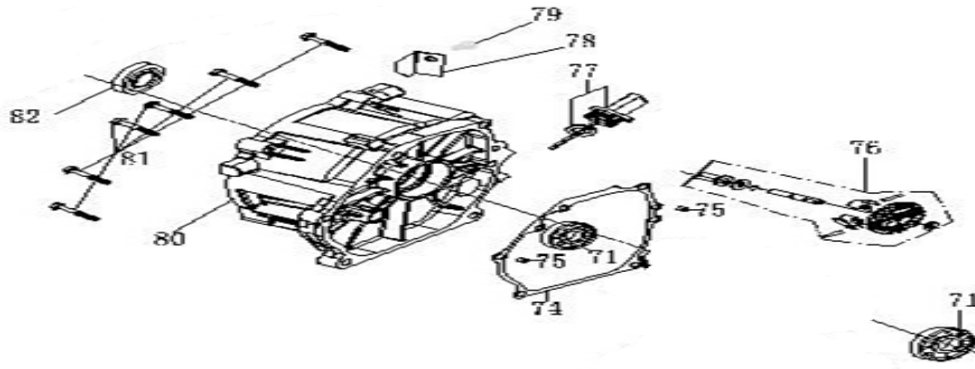

PARTS BREAKDOWN GENERATOR

MODEL:BE3500PS

BEPOWEREQUIPMENT

.COM

PARTS BREAKDOWN GENERATOR

MODEL:BE3500PS

CYLINDER HEAD AND COVER

REF #	DESCRIPTION	QTY	BE PART #
2	CYLINDER HEAD COVER	1	85.573.000
3	SEALING GASKET	1	
42	CYLINDER HEAD SEALING GASKET	1	85.573.002

CRANKCASE

REF #	DESCRIPTION	QTY	BE PART #
60	OIL SENSOR	1	85.573.003
61	OIL ALERT	2	

PARTS BREAKDOWN GENERATOR

MODEL:BE3500PS

CRANKCASE COVER

REF #	DESCRIPTION	QTY	BE PART #
74	CRANKCASE COVER SEAL RING	1	85.573.004
82	OIL SEAL	2	
77	OIL LEVEL GAUGE	1	85.573.005

PISTON/CONNECTING ROD

REF #	DESCRIPTION	QTY	BE PART #
48	PISTON RINGS SET	1	85.573.006
49	PISTON PIN	2	85.573.007
51	PISTON PIN	1	
50	PISTON	1	85.573.008
52	CONNECTING ROD ASSEMBLY	1	

PARTS BREAKDOWN GENERATOR