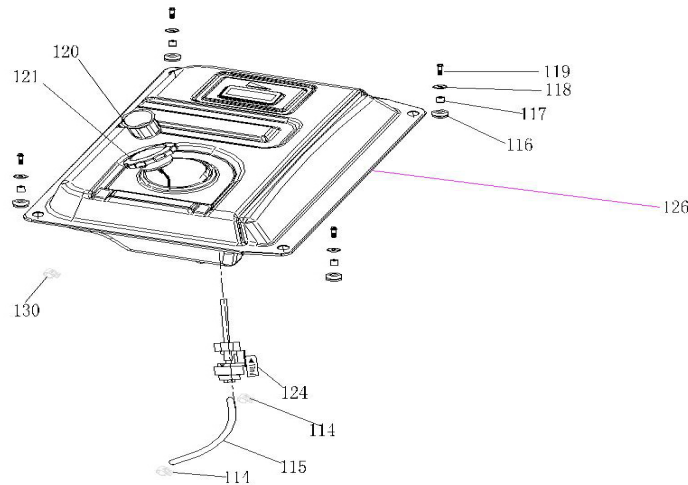

FUEL TANK

REF #	DESCRIPTION	QTY	BE PART #
114	CLAMP	2	85.573.016
115	FUEL HOSE	1	
124	FUEL VALVE	1	
120	FUEL FILTER SCREEN	1	85.573.017
121	FUEL CAP	1