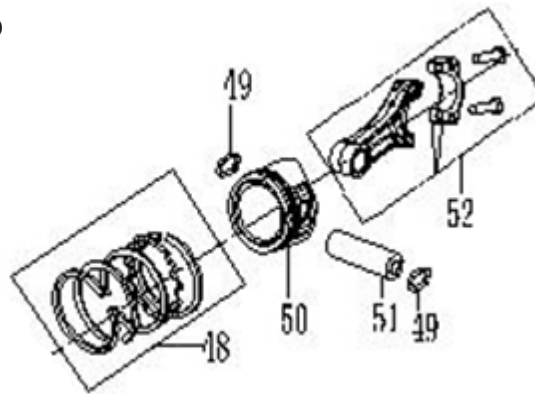

PARTS BREAKDOWN GENERATOR

MODEL:BE3500PS

BEPOWEREQUIPMENT

.COM

PARTS BREAKDOWN GENERATOR

MODEL:BE3500PS

CYLINDER HEAD AND COVER

REF #	DESCRIPTION	QTY	BE PART #
2	CYLINDER HEAD COVER	1	85.573.000
3	SEALING GASKET	1	
42	CYLINDER HEAD SEALING GASKET	1	85.573.002

CRANKCASE

REF #	DESCRIPTION	QTY	BE PART #
60	OIL SENSOR	1	85.573.003
61	OIL ALERT	2	

PARTS BREAKDOWN GENERATOR

MODEL:BE3500PS

CRANKCASE COVER

REF #	DESCRIPTION	QTY	BE PART #
74	CRANKCASE COVER SEAL RING	1	85.573.004
82	OIL SEAL	2	
77	OIL LEVEL GAUGE	1	85.573.005

PISTON/CONNECTING ROD

REF #	DESCRIPTION	QTY	BE PART #
48	PISTON RINGS SET	1	85.573.006
49	PISTON PIN	2	85.573.007
51	PISTON PIN	1	
50	PISTON	1	85.573.008
52	CONNECTING ROD ASSEMBLY	1	

PARTS BREAKDOWN GENERATOR