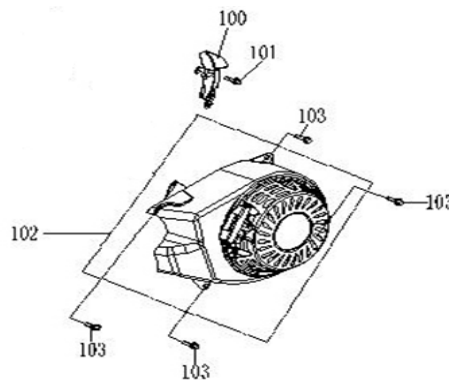

STARTER/RECOIL

REF #	DESCRIPTION	QTY	BE PART #
100	SIDE WIND SHIELD	1	85.573.012
101	FLANGE BOLT	1	
102	RECOIL STARTER ASSEMBLY	1	
103	FLANGE BOLT	4