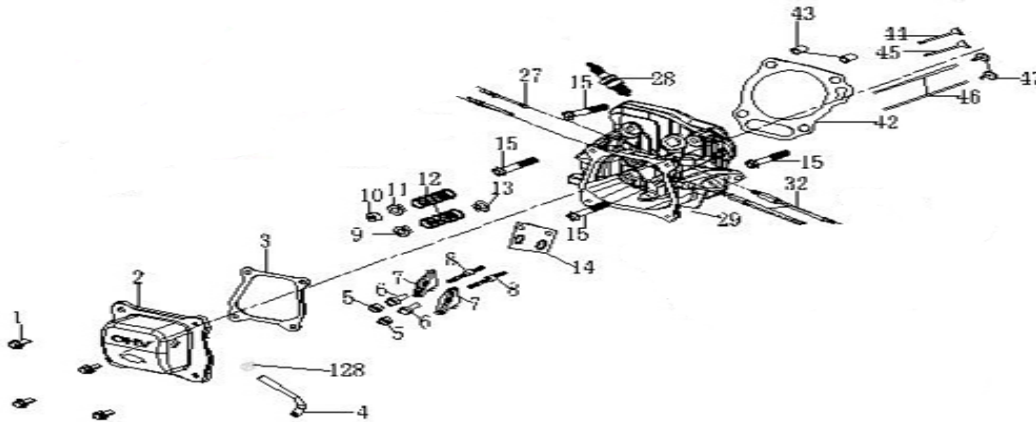

PARTS BREAKDOWN GENERATOR

MODEL:BE3500PS

BEPOWEREQUIPMENT

.COM

PARTS BREAKDOWN GENERATOR

MODEL:BE3500PS

CYLINDER HEAD AND COVER

REF #	DESCRIPTION	QTY	BE PART #
2	CYLINDER HEAD COVER	1	85.573.000
3	SEALING GASKET	1	
42	CYLINDER HEAD SEALING GASKET	1	85.573.002

CRANKCASE

REF #	DESCRIPTION	QTY	BE PART #
60	OIL SENSOR	1	85.573.003
61	OIL ALERT	2	

PARTS BREAKDOWN GENERATOR

MODEL:BE3500PS

CRANKCASE COVER

REF #	DESCRIPTION	QTY	BE PART #
74	CRANKCASE COVER SEAL RING	1	85.573.004
82	OIL SEAL	2	
77	OIL LEVEL GAUGE	1	85.573.005

PISTON/CONNECTING ROD

REF #	DESCRIPTION	QTY	BE PART #
48	PISTON RINGS SET	1	85.573.006
49	PISTON PIN	2	85.573.007
51	PISTON PIN	1	
50	PISTON	1	85.573.008
52	CONNECTING ROD ASSEMBLY	1	

PARTS BREAKDOWN GENERATOR

MODEL:BE3500PS

PISTON AND CONNECTING ROD

REF #	DESCRIPTION	QTY	BE PART #
5	ROCKSHAFT RATING NUT	2	85.573.011
6	ROCKSHAFT	2	
7	VALVE ROCKER	2	
8	ROCKSHAFT BOLT	2	
9	INTAKE VALVE SPRING SEAT	1	
10	EXHAUST VALVE ROTOR	1	
11	EXHAUST VALVE SPRING SEAT	1	
12	VALVE SPRING	2	
13	OIL DRIP PAN	1	
44	EXHAUST VALVE	1	
45	INTAKE VALVE	1	
46	VALVE PUSH ROD	2	
47	VALVE LIFTER	2	