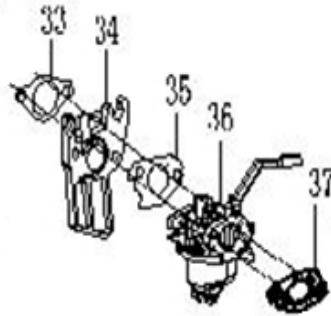

PISTON/CONNECTING ROD

REF #	DESCRIPTION	QTY	BE PART #
48	PISTON RINGS SET	1	85.573.006
49	PISTON PIN	2	85.573.007
51	PISTON PIN	1	
50	PISTON	1	85.573.008
52	CONNECTING ROD ASSEMBLY	1	

PARTS BREAKDOWN GENERATOR

MODEL:BE3500PS

PISTON AND CONNECTING ROD

REF #	DESCRIPTION	QTY	BE PART #
5	ROCKSHAFT RATING NUT	2	85.573.011
6	ROCKSHAFT	2	
7	VALVE ROCKER	2	
8	ROCKSHAFT BOLT	2	
9	INTAKE VALVE SPRING SEAT	1	
10	EXHAUST VALVE ROTOR	1	
11	EXHAUST VALVE SPRING SEAT	1	
12	VALVE SPRING	2	
13	OIL DRIP PAN	1	
44	EXHAUST VALVE	1	
45	INTAKE VALVE	1	
46	VALVE PUSH ROD	2	
47	VALVE LIFTER	2	

STARTER/RECOIL

REF #	DESCRIPTION	QTY	BE PART #
100	SIDE WIND SHIELD	1	85.573.012
101	FLANGE BOLT	1	
102	RECOIL STARTER ASSEMBLY	1	
103	FLANGE BOLT	4	

PARTS BREAKDOWN GENERATOR

MODEL:BE3500PS

CARBURETOR ASSEMBLY

REF #	DESCRIPTION	QTY	BE PART #
33	INTAKE GASKET	1	85.573.013
34	LINK BLOCK	1	
35	GASKET	1	
36	CARBURETOR ASSEMBLY	1	
37	AIR FILTER GASKET	1	

AIR FILTER

REF #	DESCRIPTION	QTY	BE PART #
38	FLANGE NUT	2	85.573.0014
39	AIR FILTER ASSEMBLY	1	
40	FLANGE BOLT	1	
41	AIR FILTER BRACKET	1	