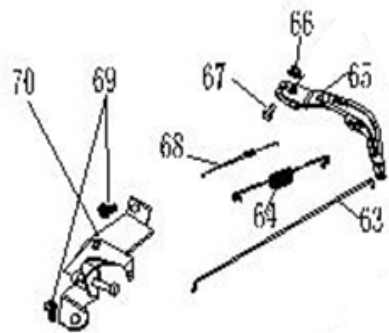

REF #	DESCRIPTION	QTY	BE PART #
33	INTAKE GASKET	1	85.573.013
34	LINK BLOCK	1	
35	GASKET	1	
36	CARBURETOR ASSEMBLY	1	
37	AIR FILTER GASKET	1	

AIR FILTER

REF #	DESCRIPTION	QTY	BE PART #
38	FLANGE NUT	2	85.573.0014
39	AIR FILTER ASSEMBLY	1	
40	FLANGE BOLT	1	
41	AIR FILTER BRACKET	1	

PARTS BREAKDOWN GENERATOR

MODEL:BE3500PS

FUEL TANK

REF #	DESCRIPTION	QTY	BE PART #
94	IGNITION COIL ASSEMBLY	1	85.573.019
96	FLYWHEEL	1	85.573.020
97	COOLING FAN	1	85.573.021

CONTROL ASSEMBLY

REF #	DESCRIPTION	QTY	BE PART #
63	SPEED PULL ROD	1	85.573.022
64	FINE SPRING	1	
65	SPEED REGULATING ARM	1	
66	FLANGE NUT	1	
67	GOVERNOR BOLT	1	
68	RESET SPRING	1	
69	FLANGE BOLT	2	
70	SPEED SETTING CONTROL ASSEMBLY	1	