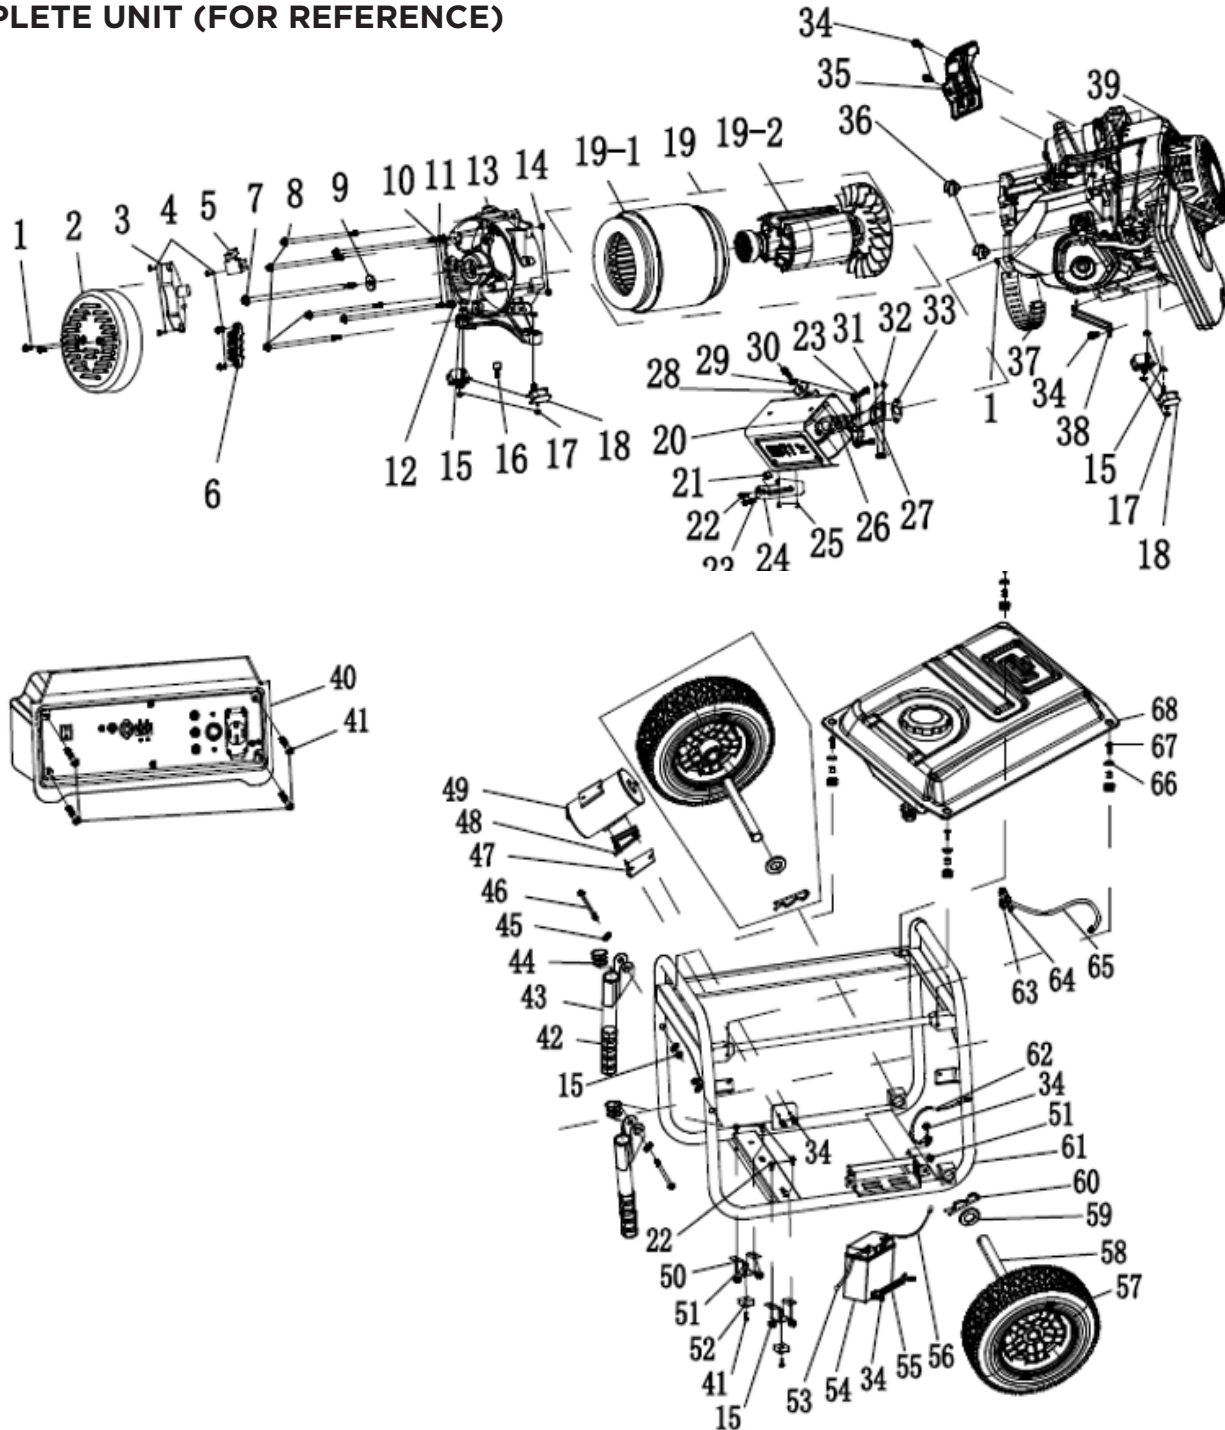

PARTS BREAKDOWN GENERATOR

MODEL:BE12000ES

BEPOWEREQUIPMENT

.COM

PARTS BREAKDOWN GENERATOR

MODEL:BE12000ES

WHEEL, FOOT, AND HANDLE KIT

REF #	DESCRIPTION	QTY	BE PART #
15	FLANGE BOLT	2	85.573.105
42	HANDLE COVER	2	
43	HANDLE	2	
44	HANDLE DRAIN PLUG	2	
45	GASKET	4	
46	FLANGE BOLT	2	
50	BRACKET	2	
51	NUT	3	
52	VIBRATION DAMPING PADS	2	
57	WHEELS ASSEMBLY	2	
58	AXLE	2	
59	FLAT WASHER	2	
60	LOCATING PIN	2	

PARTS BREAKDOWN GENERATOR

MODEL:BE12000ES

FUEL TANK

REF #	DESCRIPTION	QTY	BE PART #
63	FUEL VALVE	1	85.573.109
68	FUEL TANK (BARE)	1	85.573.110

REF #	DESCRIPTION	QTY	BE PART #
54	BATTERY, LITHIUM-ION	1	85.573.108

PARTS BREAKDOWN GENERATOR

MODEL:BE12000ES

AIR FILTER

REF #	DESCRIPTION	QTY	BE PART #
A	AIR FILTER ASSEMBLY	1	85.573.114

PARTS NOT SHOWN

REF #	DESCRIPTION	QTY	BE PART #
NOT SHOWN	OIL DIPSTICK	1	85.573.109
NOT SHOWN	CYLINDER HEAD ASSEMBLY	1	85.573.126
NOT SHOWN	COIL ASSEMBLY	1	85.573.115
NOT SHOWN	CARBUREATOR ASSEMBLY	1	85.573.125W
NOT SHOWN	CHOKE, SOLENOID ASSEMBLY	1	85.573.127
NOT SHOWN	SPARK PLUG	1	85.519.001
NOT SHOWN	RECOIL START ASSEMBLY	1	85.573.116
NOT SHOWN	RECOIL FAN IMPELLER	1	85.571.086
NOT SHOWN	STARTING MOTOR ASSEMBLY	1	85.573.117
NOT SHOWN	PANEL CIRCUIT BREAKER SET (4 PCE)	1	85.573.122
NOT SHOWN	PANEL PLUG SET (6 PCE)	1	85.573.123

PARTS BREAKDOWN GENERATOR

MODEL:BE12000ES

COMPLETE UNIT (FOR REFERENCE)

REF #	DESCRIPTION	QTY	BE PART #
40	COMPLETE CONTROL PANEL ASSEMBLY	1	85.573.129
49	CARB CANISTER	1	85.571.130

BE

POWER EQUIPMENT

If you need technical assistance call: