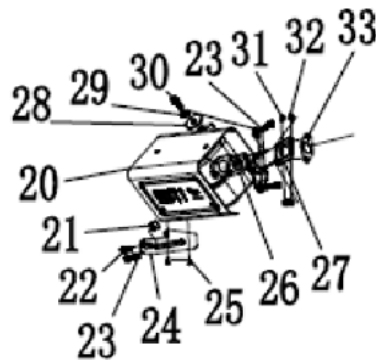

PARTS BREAKDOWN GENERATOR

MODEL:BE12000ES

BEPOWEREQUIPMENT

.COM

PARTS BREAKDOWN GENERATOR

MODEL:BE12000ES

WHEEL, FOOT, AND HANDLE KIT

REF #	DESCRIPTION	QTY	BE PART #
15	FLANGE BOLT	2	85.573.105
42	HANDLE COVER	2	
43	HANDLE	2	
44	HANDLE DRAIN PLUG	2	
45	GASKET	4	
46	FLANGE BOLT	2	
50	BRACKET	2	
51	NUT	3	
52	VIBRATION DAMPING PADS	2	
57	WHEELS ASSEMBLY	2	
58	AXLE	2	
59	FLAT WASHER	2	
60	LOCATING PIN	2	

PARTS BREAKDOWN GENERATOR

MODEL:BE12000ES

ALTERNATOR

REF #	DESCRIPTION	QTY	BE PART #
3	AUTOMATIC VOLTAGE REGULATOR	1	85.573.100
5	CARBON BRUSH	1	85.573.101
13	ALTERNATOR BRACKET	1	85.573.102

MUFFLER

REF #	DESCRIPTION	QTY	BE PART #
20	MUFFLER BODY	1	85.573.103
21	BUSHING	1	
22	BOLT	2	
23	BOLT	3	
24	BRACKET	1	
25	BOLT	2	
26	GASKET	2	
27	CONNECTING PIPE	1	
28	FLAT WASHER	1	
29	SPRING WASHER	3	
30	FLANGE BOLT	1	
31	NUT	2	
32	SPRING WASHER	2	
33	GASKET	1	

PARTS BREAKDOWN GENERATOR

MODEL:BE12000ES

FUEL TANK

REF #	DESCRIPTION	QTY	BE PART #
63	FUEL VALVE	1	85.573.109
68	FUEL TANK (BARE)	1	85.573.110

REF #	DESCRIPTION	QTY	BE PART #
54	BATTERY, LITHIUM-ION	1	85.573.108