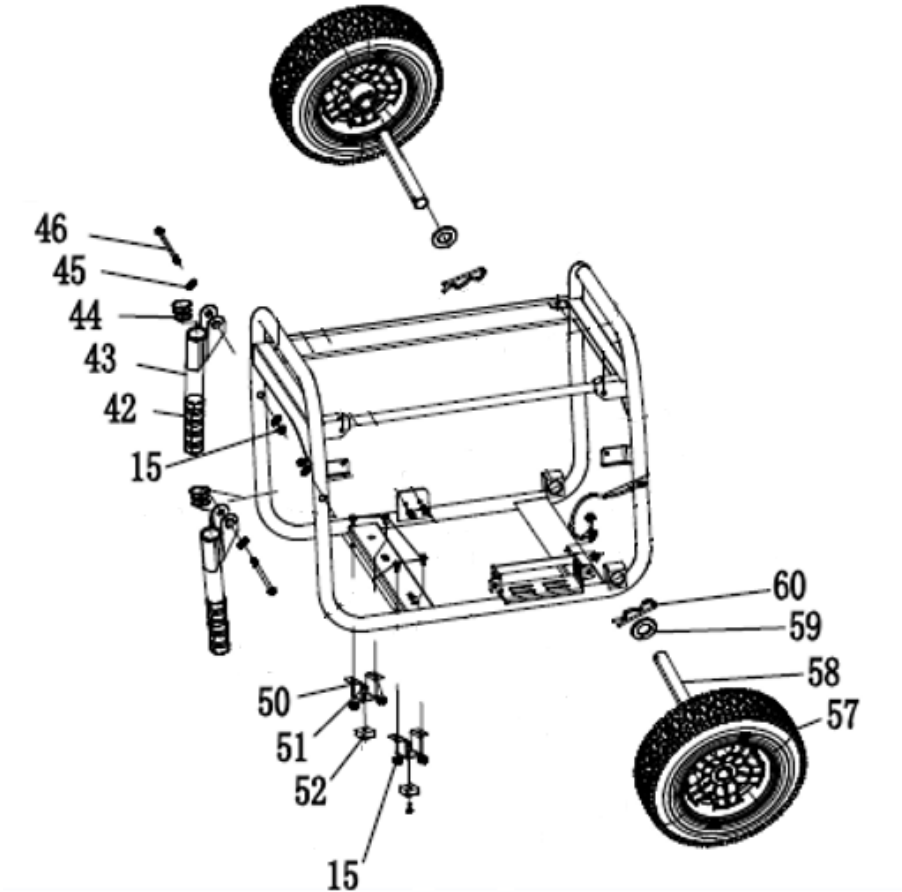

PARTS BREAKDOWN GENERATOR

MODEL:BE12000ES

BEPOWEREQUIPMENT

.COM

PARTS BREAKDOWN GENERATOR

MODEL:BE12000ES

WHEEL, FOOT, AND HANDLE KIT

REF #	DESCRIPTION	QTY	BE PART #
15	FLANGE BOLT	2	85.573.105
42	HANDLE COVER	2	
43	HANDLE	2	
44	HANDLE DRAIN PLUG	2	
45	GASKET	4	
46	FLANGE BOLT	2	
50	BRACKET	2	
51	NUT	3	
52	VIBRATION DAMPING PADS	2	
57	WHEELS ASSEMBLY	2	
58	AXLE	2	
59	FLAT WASHER	2	
60	LOCATING PIN	2	

PARTS BREAKDOWN GENERATOR

MODEL:BE12000ES

ALTERNATOR

REF #	DESCRIPTION	QTY	BE PART #
3	AUTOMATIC VOLTAGE REGULATOR	1	85.573.100
5	CARBON BRUSH	1	85.573.101
13	ALTERNATOR BRACKET	1	85.573.102

MUFFLER

REF #	DESCRIPTION	QTY	BE PART #
20	MUFFLER BODY	1	85.573.103
21	BUSHING	1	
22	BOLT	2	
23	BOLT	3	
24	BRACKET	1	
25	BOLT	2	
26	GASKET	2	
27	CONNECTING PIPE	1	
28	FLAT WASHER	1	
29	SPRING WASHER	3	
30	FLANGE BOLT	1	
31	NUT	2	
32	SPRING WASHER	2	
33	GASKET	1	

PARTS BREAKDOWN GENERATOR

MODEL:BE12000ES

FUEL TANK

REF #	DESCRIPTION	QTY	BE PART #
63	FUEL VALVE	1	85.573.109
68	FUEL TANK (BARE)	1	85.573.110

REF #	DESCRIPTION	QTY	BE PART #
54	BATTERY, LITHIUM-ION	1	85.573.108

PARTS BREAKDOWN GENERATOR

MODEL:BE12000ES

AIR FILTER

REF #	DESCRIPTION	QTY	BE PART #
A	AIR FILTER ASSEMBLY	1	85.573.114

PARTS NOT SHOWN

REF #	DESCRIPTION	QTY	BE PART #
NOT SHOWN	OIL DIPSTICK	1	85.573.109
NOT SHOWN	CYLINDER HEAD ASSEMBLY	1	85.573.126
NOT SHOWN	COIL ASSEMBLY	1	85.573.115
NOT SHOWN	CARBUREATOR ASSEMBLY	1	85.573.125W
NOT SHOWN	CHOKE, SOLENOID ASSEMBLY	1	85.573.127
NOT SHOWN	SPARK PLUG	1	85.519.001
NOT SHOWN	RECOIL START ASSEMBLY	1	85.573.116
NOT SHOWN	RECOIL FAN IMPELLER	1	85.571.086
NOT SHOWN	STARTING MOTOR ASSEMBLY	1	85.573.117
NOT SHOWN	PANEL CIRCUIT BREAKER SET (4 PCE)	1	85.573.122
NOT SHOWN	PANEL PLUG SET (6 PCE)	1	85.573.123