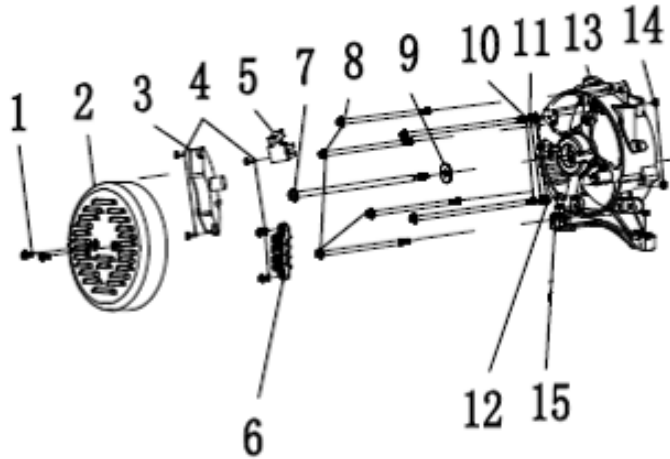

PARTS BREAKDOWN GENERATOR

MODEL:BE12000ES

BEPOWEREQUIPMENT

.COM

PARTS BREAKDOWN GENERATOR

MODEL:BE12000ES

WHEEL, FOOT, AND HANDLE KIT

REF #	DESCRIPTION	QTY	BE PART #
15	FLANGE BOLT	2	85.573.105
42	HANDLE COVER	2	
43	HANDLE	2	
44	HANDLE DRAIN PLUG	2	
45	GASKET	4	
46	FLANGE BOLT	2	
50	BRACKET	2	
51	NUT	3	
52	VIBRATION DAMPING PADS	2	
57	WHEELS ASSEMBLY	2	
58	AXLE	2	
59	FLAT WASHER	2	
60	LOCATING PIN	2	

PARTS BREAKDOWN GENERATOR

MODEL:BE12000ES

ALTERNATOR

REF #	DESCRIPTION	QTY	BE PART #
3	AUTOMATIC VOLTAGE REGULATOR	1	85.573.100
5	CARBON BRUSH	1	85.573.101
13	ALTERNATOR BRACKET	1	85.573.102

MUFFLER

REF #	DESCRIPTION	QTY	BE PART #
20	MUFFLER BODY	1	85.573.103
21	BUSHING	1	
22	BOLT	2	
23	BOLT	3	
24	BRACKET	1	
25	BOLT	2	
26	GASKET	2	
27	CONNECTING PIPE	1	
28	FLAT WASHER	1	
29	SPRING WASHER	3	
30	FLANGE BOLT	1	
31	NUT	2	
32	SPRING WASHER	2	
33	GASKET	1	

PARTS BREAKDOWN GENERATOR

MODEL:BE12000ES

FUEL TANK

REF #	DESCRIPTION	QTY	BE PART #
63	FUEL VALVE	1	85.573.109
68	FUEL TANK (BARE)	1	85.573.110

REF #	DESCRIPTION	QTY	BE PART #
54	BATTERY, LITHIUM-ION	1	85.573.108

PARTS BREAKDOWN GENERATOR

MODEL:BE12000ES

AIR FILTER

REF #	DESCRIPTION	QTY	BE PART #
A	AIR FILTER ASSEMBLY	1	85.573.114

PARTS NOT SHOWN

REF #	DESCRIPTION	QTY	BE PART #
NOT SHOWN	OIL DIPSTICK	1	85.573.109
NOT SHOWN	CYLINDER HEAD ASSEMBLY	1	85.573.126
NOT SHOWN	COIL ASSEMBLY	1	85.573.115
NOT SHOWN	CARBUREATOR ASSEMBLY	1	85.573.125W
NOT SHOWN	CHOKE, SOLENOID ASSEMBLY	1	85.573.127
NOT SHOWN	SPARK PLUG	1	85.519.001
NOT SHOWN	RECOIL START ASSEMBLY	1	85.573.116
NOT SHOWN	RECOIL FAN IMPELLER	1	85.571.086
NOT SHOWN	STARTING MOTOR ASSEMBLY	1	85.573.117
NOT SHOWN	PANEL CIRCUIT BREAKER SET (4 PCE)	1	85.573.122
NOT SHOWN	PANEL PLUG SET (6 PCE)	1	85.573.123