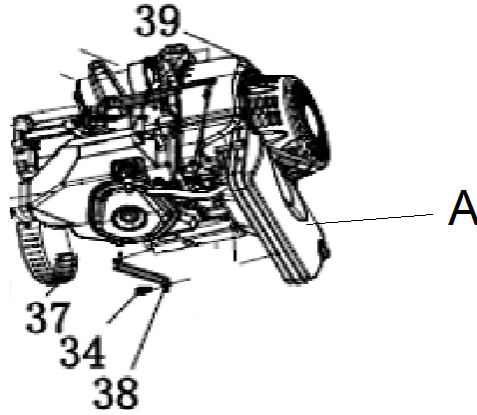

PARTS BREAKDOWN GENERATOR

MODEL:BE12000ES

BEPOWEREQUIPMENT

.COM

PARTS BREAKDOWN GENERATOR

MODEL:BE12000ES

WHEEL, FOOT, AND HANDLE KIT

REF #	DESCRIPTION	QTY	BE PART #
15	FLANGE BOLT	2	85.573.105
42	HANDLE COVER	2	
43	HANDLE	2	
44	HANDLE DRAIN PLUG	2	
45	GASKET	4	
46	FLANGE BOLT	2	
50	BRACKET	2	
51	NUT	3	
52	VIBRATION DAMPING PADS	2	
57	WHEELS ASSEMBLY	2	
58	AXLE	2	
59	FLAT WASHER	2	
60	LOCATING PIN	2	

PARTS BREAKDOWN GENERATOR

MODEL:BE12000ES

ALTERNATOR

REF #	DESCRIPTION	QTY	BE PART #
3	AUTOMATIC VOLTAGE REGULATOR	1	85.573.100
5	CARBON BRUSH	1	85.573.101
13	ALTERNATOR BRACKET	1	85.573.102

MUFFLER

REF #	DESCRIPTION	QTY	BE PART #
20	MUFFLER BODY	1	85.573.103
21	BUSHING	1	
22	BOLT	2	
23	BOLT	3	
24	BRACKET	1	
25	BOLT	2	
26	GASKET	2	
27	CONNECTING PIPE	1	
28	FLAT WASHER	1	
29	SPRING WASHER	3	
30	FLANGE BOLT	1	
31	NUT	2	
32	SPRING WASHER	2	
33	GASKET	1	

PARTS BREAKDOWN GENERATOR

MODEL:BE12000ES

FUEL TANK

REF #	DESCRIPTION	QTY	BE PART #
63	FUEL VALVE	1	85.573.109
68	FUEL TANK (BARE)	1	85.573.110

REF #	DESCRIPTION	QTY	BE PART #
54	BATTERY, LITHIUM-ION	1	85.573.108

PARTS BREAKDOWN GENERATOR

MODEL:BE12000ES

AIR FILTER

REF #	DESCRIPTION	QTY	BE PART #
A	AIR FILTER ASSEMBLY	1	85.573.114

PARTS NOT SHOWN

REF #	DESCRIPTION	QTY	BE PART #
NOT SHOWN	OIL DIPSTICK	1	85.573.109
NOT SHOWN	CYLINDER HEAD ASSEMBLY	1	85.573.126
NOT SHOWN	COIL ASSEMBLY	1	85.573.115
NOT SHOWN	CARBUREATOR ASSEMBLY	1	85.573.125W
NOT SHOWN	CHOKE, SOLENOID ASSEMBLY	1	85.573.127
NOT SHOWN	SPARK PLUG	1	85.519.001
NOT SHOWN	RECOIL START ASSEMBLY	1	85.573.116
NOT SHOWN	RECOIL FAN IMPELLER	1	85.571.086
NOT SHOWN	STARTING MOTOR ASSEMBLY	1	85.573.117
NOT SHOWN	PANEL CIRCUIT BREAKER SET (4 PCE)	1	85.573.122
NOT SHOWN	PANEL PLUG SET (6 PCE)	1	85.573.123