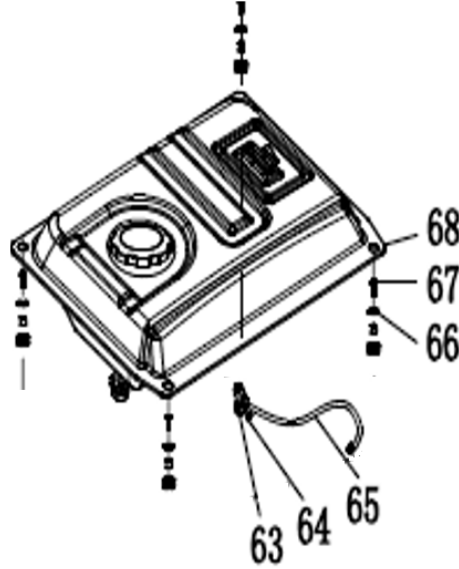

PARTS BREAKDOWN GENERATOR

MODEL:BE12000ES

BEPOWEREQUIPMENT

.COM

PARTS BREAKDOWN GENERATOR

MODEL:BE12000ES

WHEEL, FOOT, AND HANDLE KIT

REF #	DESCRIPTION	QTY	BE PART #
15	FLANGE BOLT	2	85.573.105
42	HANDLE COVER	2	
43	HANDLE	2	
44	HANDLE DRAIN PLUG	2	
45	GASKET	4	
46	FLANGE BOLT	2	
50	BRACKET	2	
51	NUT	3	
52	VIBRATION DAMPING PADS	2	
57	WHEELS ASSEMBLY	2	
58	AXLE	2	
59	FLAT WASHER	2	
60	LOCATING PIN	2	

PARTS BREAKDOWN GENERATOR

MODEL:BE12000ES

ALTERNATOR

REF #	DESCRIPTION	QTY	BE PART #
3	AUTOMATIC VOLTAGE REGULATOR	1	85.573.100
5	CARBON BRUSH	1	85.573.101
13	ALTERNATOR BRACKET	1	85.573.102

MUFFLER

REF #	DESCRIPTION	QTY	BE PART #
20	MUFFLER BODY	1	85.573.103
21	BUSHING	1	
22	BOLT	2	
23	BOLT	3	
24	BRACKET	1	
25	BOLT	2	
26	GASKET	2	
27	CONNECTING PIPE	1	
28	FLAT WASHER	1	
29	SPRING WASHER	3	
30	FLANGE BOLT	1	
31	NUT	2	
32	SPRING WASHER	2	
33	GASKET	1	

PARTS BREAKDOWN GENERATOR

MODEL:BE12000ES

FUEL TANK

REF #	DESCRIPTION	QTY	BE PART #
63	FUEL VALVE	1	85.573.109
68	FUEL TANK (BARE)	1	85.573.110

REF #	DESCRIPTION	QTY	BE PART #
54	BATTERY, LITHIUM-ION	1	85.573.108

PARTS BREAKDOWN GENERATOR

MODEL:BE12000ES

AIR FILTER

REF #	DESCRIPTION	QTY	BE PART #
A	AIR FILTER ASSEMBLY	1	85.573.114

PARTS NOT SHOWN

REF #	DESCRIPTION	QTY	BE PART #
NOT SHOWN	OIL DIPSTICK	1	85.573.109
NOT SHOWN	CYLINDER HEAD ASSEMBLY	1	85.573.126
NOT SHOWN	COIL ASSEMBLY	1	85.573.115
NOT SHOWN	CARBUREATOR ASSEMBLY	1	85.573.125W
NOT SHOWN	CHOKE, SOLENOID ASSEMBLY	1	85.573.127
NOT SHOWN	SPARK PLUG	1	85.519.001
NOT SHOWN	RECOIL START ASSEMBLY	1	85.573.116
NOT SHOWN	RECOIL FAN IMPELLER	1	85.571.086
NOT SHOWN	STARTING MOTOR ASSEMBLY	1	85.573.117
NOT SHOWN	PANEL CIRCUIT BREAKER SET (4 PCE)	1	85.573.122
NOT SHOWN	PANEL PLUG SET (6 PCE)	1	85.573.123