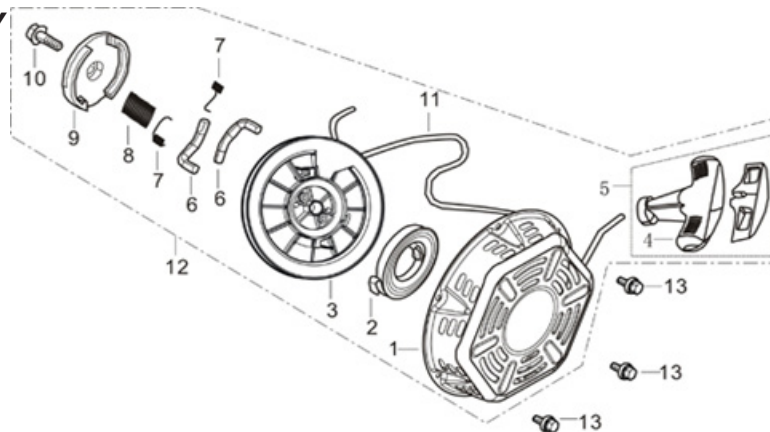

PARTS BREAKDOWN POWEREASE R420 ENGINE

MODEL:85.570.150

BEPOWEREQUIPMENT

.COM

PARTS BREAKDOWN POWEREASE R420 ENGINE

MODEL:85.570.150

HEAD SUBASSEMBLY

REF #	DESCRIPTION	QTY	BE PART #
5	GASKET, CYLINDER HEAD	1	85.571.021
6	COVER, CYLINDER HEAD ASSEMBLY	1	85.571.022
7	GASKET, CYLINDER HEAD COVER	1	
16	SPARK PLUG	1	85.519.001

CRANKCASE

REF #	DESCRIPTION	QTY	BE PART #
3	INTERNAL SENSOR, LOW OIL	1	85.571.023
6	EXTERNAL SENSOR, LOW OIL	1	

PARTS BREAKDOWN POWEREASE R420 ENGINE

MODEL:85.570.150

CRANKCASE COVER

REF #	DESCRIPTION	QTY	BE PART #
2	GASKET, CRANKCASE	1	85.571.024
18	SEAL, OIL	1	
3	PLUG ASSEMBLY	1	85.571.025
4	DIPSTICK ASSEMBLY	1	

RECOIL ASSEMBLY

REF #	DESCRIPTION	QTY	BE PART #
12	STARTER RECOIL ASSEMBLY	1	85.571.026

PARTS BREAKDOWN POWEREASE R420 ENGINE

MODEL:85.570.150

ENGINE SHROUD

REF #	DESCRIPTION	QTY	BE PART #
1	SHROUD (BLACK)	1	85.571.027
4	SWITCH, ON/OFF	1	85.571.008

CARBURETOR

REF #	DESCRIPTION	QTY	BE PART #
1	CARBURETOR ASSEMBLY	1	85.571.028
2	GASKET, AIR CLEANER	1	
3	GASKET, CARBURETOR	1	

PARTS BREAKDOWN POWEREASE R420 ENGINE

MODEL:85.570.150

AIR FILTER

REF #	DESCRIPTION	QTY	BE PART #
13	AIR FILTER ASSEMBLY	1	85.571.029