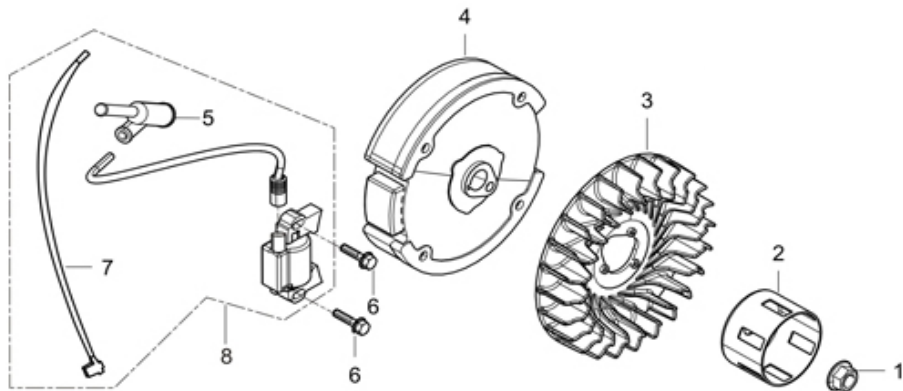

CARBURETOR

REF #	DESCRIPTION	QTY	BE PART #
1	CARBURETOR ASSEMBLY	1	85.571.028
2	GASKET, AIR CLEANER	1	
3	GASKET, CARBURETOR	1	

PARTS BREAKDOWN POWEREASE R420 ENGINE

MODEL:85.570.150

AIR FILTER

REF #	DESCRIPTION	QTY	BE PART #
13	AIR FILTER ASSEMBLY	1	85.571.029

MUFFLER ASSY

REF #	DESCRIPTION	QTY	BE PART #
1	MUFFLER ASSEMBLY	1	85.571.030

PARTS BREAKDOWN POWEREASE R420 ENGINE

MODEL:85.570.150

FUEL TANK

REF #	DESCRIPTION	QTY	BE PART #
1	TANK, FUEL	1	85.571.031
3	FUEL CAP, VENTED	1	85.571.013
4	OUTLET, FUEL	1	85.571.042
5	CLIPS	2	
6	TUBE, FUEL	1	

IGNITION COIL

REF #	DESCRIPTION	QTY	BE PART #
8	IGNITION COIL	1	85.571.032

PARTS BREAKDOWN POWEREASE R420 ENGINE

MODEL:85.570.150

THROTTLE CONTROL

REF #	DESCRIPTION	QTY	BE PART #
1	CONTROL ASSEMBLY, THROTTLE	1	85.571.137
2	THROTTLE VALVE RETURN SPRING	1	85.571.829
3	GOVERNOR ROD	1	
4	GOVERNOR SPRING	1	
5	GOVERNOR ARM	1	