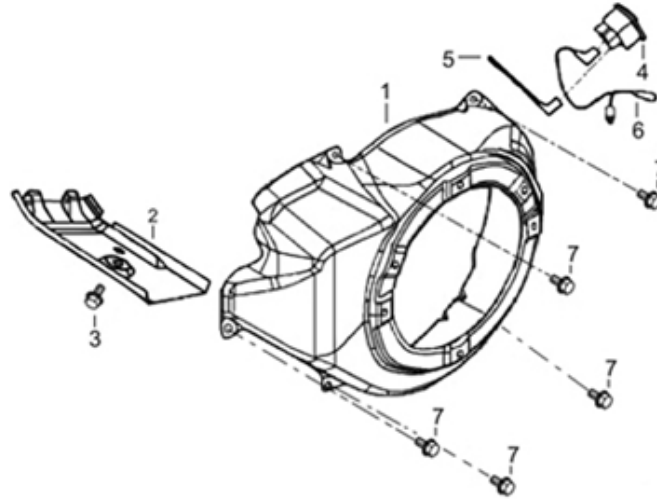

PARTS BREAKDOWN POWEREASE R420 ENGINE

MODEL:85.570.150

BEPOWEREQUIPMENT

.COM

PARTS BREAKDOWN POWEREASE R420 ENGINE

MODEL:85.570.150

HEAD SUBASSEMBLY

REF #	DESCRIPTION	QTY	BE PART #
5	GASKET, CYLINDER HEAD	1	85.571.021
6	COVER, CYLINDER HEAD ASSEMBLY	1	85.571.022
7	GASKET, CYLINDER HEAD COVER	1	
16	SPARK PLUG	1	85.519.001

CRANKCASE

REF #	DESCRIPTION	QTY	BE PART #
3	INTERNAL SENSOR, LOW OIL	1	85.571.023
6	EXTERNAL SENSOR, LOW OIL	1	

PARTS BREAKDOWN POWEREASE R420 ENGINE

MODEL:85.570.150

CRANKCASE COVER

REF #	DESCRIPTION	QTY	BE PART #
2	GASKET, CRANKCASE	1	85.571.024
18	SEAL, OIL	1	
3	PLUG ASSEMBLY	1	85.571.025
4	DIPSTICK ASSEMBLY	1	

RECOIL ASSEMBLY

REF #	DESCRIPTION	QTY	BE PART #
12	STARTER RECOIL ASSEMBLY	1	85.571.026

PARTS BREAKDOWN POWEREASE R420 ENGINE

MODEL:85.570.150

ENGINE SHROUD

REF #	DESCRIPTION	QTY	BE PART #
1	SHROUD (BLACK)	1	85.571.027
4	SWITCH, ON/OFF	1	85.571.008

CARBURETOR

REF #	DESCRIPTION	QTY	BE PART #
1	CARBURETOR ASSEMBLY	1	85.571.028
2	GASKET, AIR CLEANER	1	
3	GASKET, CARBURETOR	1	

PARTS BREAKDOWN POWEREASE R420 ENGINE

MODEL:85.570.150

AIR FILTER

REF #	DESCRIPTION	QTY	BE PART #
13	AIR FILTER ASSEMBLY	1	85.571.029