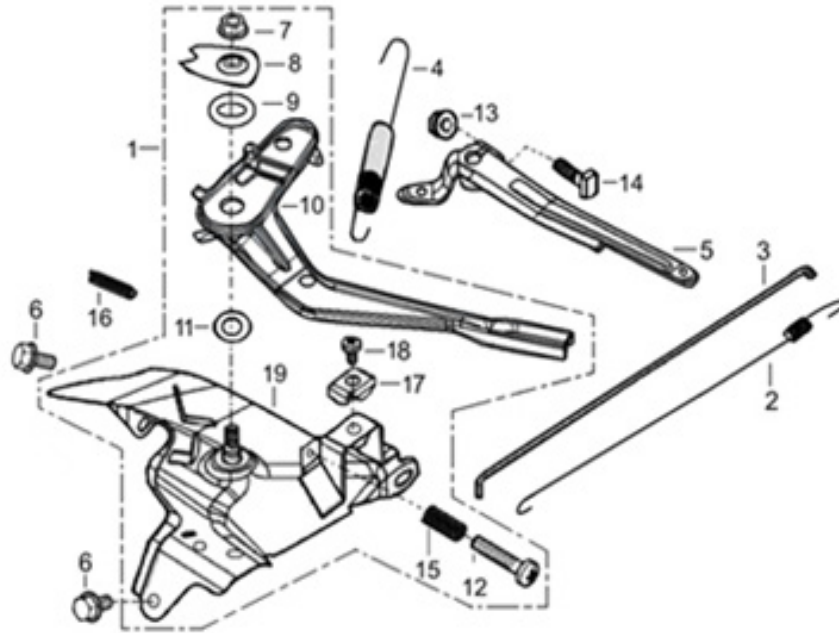

PARTS BREAKDOWN POWEREASE R420 ENGINE

MODEL:85.570.150

BEPOWEREQUIPMENT

.COM

PARTS BREAKDOWN POWEREASE R420 ENGINE

MODEL:85.570.150

HEAD SUBASSEMBLY

REF #	DESCRIPTION	QTY	BE PART #
5	GASKET, CYLINDER HEAD	1	85.571.021
6	COVER, CYLINDER HEAD ASSEMBLY	1	85.571.022
7	GASKET, CYLINDER HEAD COVER	1	
16	SPARK PLUG	1	85.519.001

CARBURETOR

REF #	DESCRIPTION	QTY	BE PART #
1	CARBURETOR ASSEMBLY	1	85.571.028
2	GASKET, AIR CLEANER	1	
3	GASKET, CARBURETOR	1	

PARTS BREAKDOWN POWEREASE R420 ENGINE

MODEL:85.570.150

AIR FILTER

REF #	DESCRIPTION	QTY	BE PART #
13	AIR FILTER ASSEMBLY	1	85.571.029

MUFFLER ASSY

REF #	DESCRIPTION	QTY	BE PART #
1	MUFFLER ASSEMBLY	1	85.571.030

PARTS BREAKDOWN POWEREASE R420 ENGINE

MODEL:85.570.150

FUEL TANK

REF #	DESCRIPTION	QTY	BE PART #
1	TANK, FUEL	1	85.571.031
3	FUEL CAP, VENTED	1	85.571.013
4	OUTLET, FUEL	1	85.571.042
5	CLIPS	2	
6	TUBE, FUEL	1	

IGNITION COIL

REF #	DESCRIPTION	QTY	BE PART #
8	IGNITION COIL	1	85.571.032

PARTS BREAKDOWN POWEREASE R420 ENGINE

MODEL:85.570.150

THROTTLE CONTROL

REF #	DESCRIPTION	QTY	BE PART #
1	CONTROL ASSEMBLY, THROTTLE	1	85.571.137
2	THROTTLE VALVE RETURN SPRING	1	85.571.829
3	GOVERNOR ROD	1	
4	GOVERNOR SPRING	1	
5	GOVERNOR ARM	1	