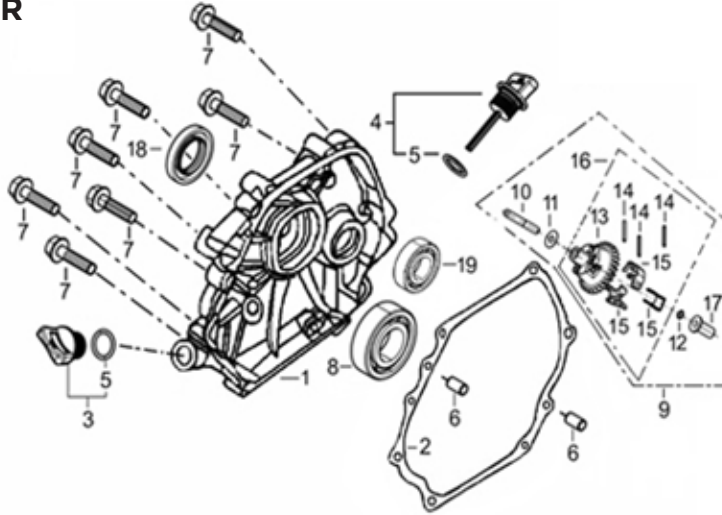

PARTS BREAKDOWN POWEREASE R420 ENGINE

MODEL:85.570.150

BEPOWEREQUIPMENT

.COM

PARTS BREAKDOWN POWEREASE R420 ENGINE

MODEL:85.570.150

HEAD SUBASSEMBLY

REF #	DESCRIPTION	QTY	BE PART #
5	GASKET, CYLINDER HEAD	1	85.571.021
6	COVER, CYLINDER HEAD ASSEMBLY	1	85.571.022
7	GASKET, CYLINDER HEAD COVER	1	
16	SPARK PLUG	1	85.519.001

CRANKCASE

REF #	DESCRIPTION	QTY	BE PART #
3	INTERNAL SENSOR, LOW OIL	1	85.571.023
6	EXTERNAL SENSOR, LOW OIL	1	

PARTS BREAKDOWN POWEREASE R420 ENGINE

MODEL:85.570.150

CRANKCASE COVER

REF #	DESCRIPTION	QTY	BE PART #
2	GASKET, CRANKCASE	1	85.571.024
18	SEAL, OIL	1	
3	PLUG ASSEMBLY	1	85.571.025
4	DIPSTICK ASSEMBLY	1	

RECOIL ASSEMBLY

REF #	DESCRIPTION	QTY	BE PART #
12	STARTER RECOIL ASSEMBLY	1	85.571.026

PARTS BREAKDOWN POWEREASE R420 ENGINE

MODEL:85.570.150

ENGINE SHROUD

REF #	DESCRIPTION	QTY	BE PART #
1	SHROUD (BLACK)	1	85.571.027
4	SWITCH, ON/OFF	1	85.571.008

CARBURETOR

REF #	DESCRIPTION	QTY	BE PART #
1	CARBURETOR ASSEMBLY	1	85.571.028
2	GASKET, AIR CLEANER	1	
3	GASKET, CARBURETOR	1	

PARTS BREAKDOWN POWEREASE R420 ENGINE

MODEL:85.570.150

AIR FILTER

REF #	DESCRIPTION	QTY	BE PART #
13	AIR FILTER ASSEMBLY	1	85.571.029