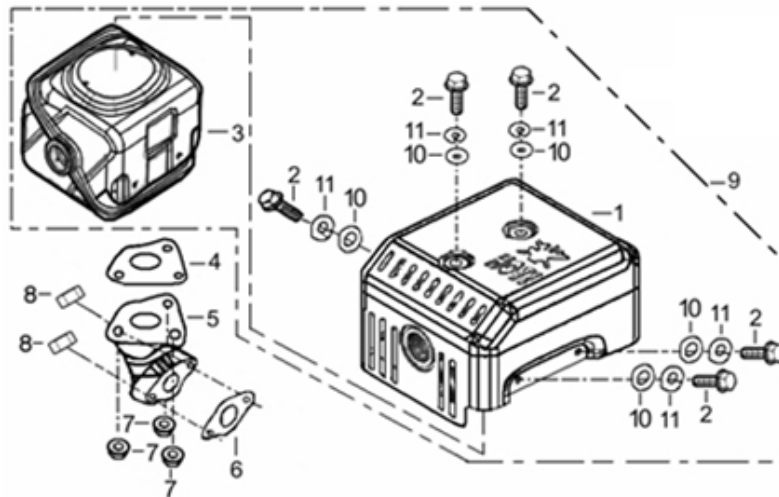

MUFFLER ASSY

REF #	DESCRIPTION	QTY	BE PART #
1	MUFFLER ASSEMBLY	1	85.571.030