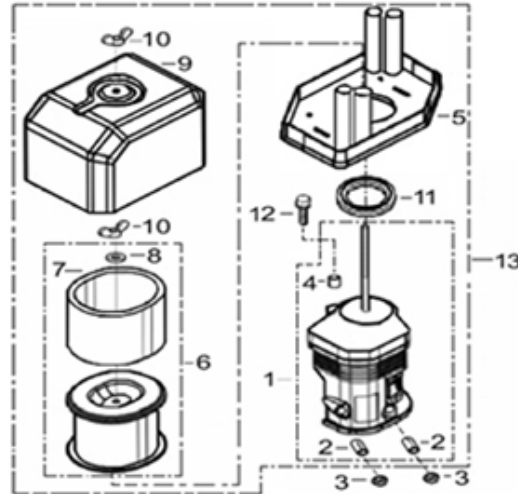

PARTS BREAKDOWN POWEREASE R420 ENGINE

MODEL:85.570.150

BEPOWEREQUIPMENT

.COM

PARTS BREAKDOWN POWEREASE R420 ENGINE

MODEL:85.570.150

HEAD SUBASSEMBLY

REF #	DESCRIPTION	QTY	BE PART #
5	GASKET, CYLINDER HEAD	1	85.571.021
6	COVER, CYLINDER HEAD ASSEMBLY	1	85.571.022
7	GASKET, CYLINDER HEAD COVER	1	
16	SPARK PLUG	1	85.519.001

RECOIL ASSEMBLY

REF #	DESCRIPTION	QTY	BE PART #
12	STARTER RECOIL ASSEMBLY	1	85.571.026

PARTS BREAKDOWN POWEREASE R420 ENGINE

MODEL:85.570.150

ENGINE SHROUD

REF #	DESCRIPTION	QTY	BE PART #
1	SHROUD (BLACK)	1	85.571.027
4	SWITCH, ON/OFF	1	85.571.008

CARBURETOR

REF #	DESCRIPTION	QTY	BE PART #
1	CARBURETOR ASSEMBLY	1	85.571.028
2	GASKET, AIR CLEANER	1	
3	GASKET, CARBURETOR	1	

PARTS BREAKDOWN POWEREASE R420 ENGINE

MODEL:85.570.150

AIR FILTER

REF #	DESCRIPTION	QTY	BE PART #
13	AIR FILTER ASSEMBLY	1	85.571.029

IGNITION COIL

REF #	DESCRIPTION	QTY	BE PART #
8	IGNITION COIL	1	85.571.032

PARTS BREAKDOWN POWEREASE R420 ENGINE

MODEL:85.570.150

THROTTLE CONTROL

REF #	DESCRIPTION	QTY	BE PART #
1	CONTROL ASSEMBLY, THROTTLE	1	85.571.137
2	THROTTLE VALVE RETURN SPRING	1	85.571.829
3	GOVERNOR ROD	1	
4	GOVERNOR SPRING	1	
5	GOVERNOR ARM	1	