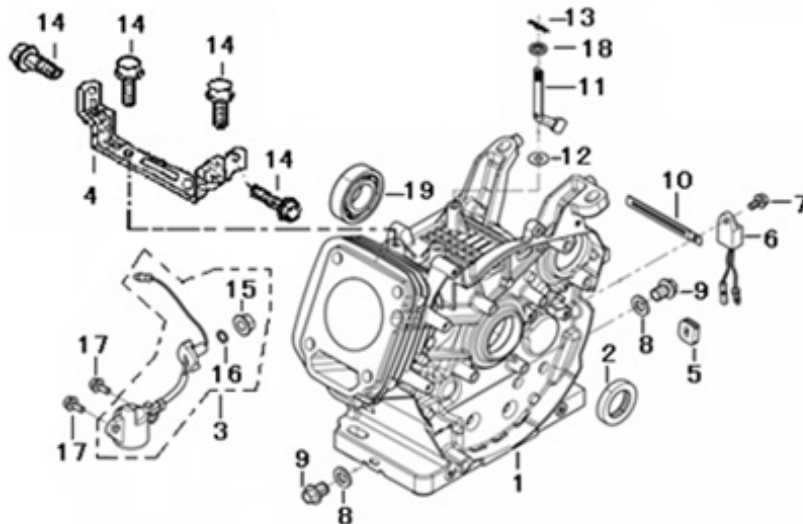

PARTS BREAKDOWN POWEREASE R420 ENGINE

MODEL:85.570.150

BEPOWEREQUIPMENT

.COM

PARTS BREAKDOWN POWEREASE R420 ENGINE

MODEL:85.570.150

HEAD SUBASSEMBLY

REF #	DESCRIPTION	QTY	BE PART #
5	GASKET, CYLINDER HEAD	1	85.571.021
6	COVER, CYLINDER HEAD ASSEMBLY	1	85.571.022
7	GASKET, CYLINDER HEAD COVER	1	
16	SPARK PLUG	1	85.519.001

CRANKCASE

REF #	DESCRIPTION	QTY	BE PART #
3	INTERNAL SENSOR, LOW OIL	1	85.571.023
6	EXTERNAL SENSOR, LOW OIL	1	

PARTS BREAKDOWN POWEREASE R420 ENGINE

MODEL:85.570.150

CRANKCASE COVER

REF #	DESCRIPTION	QTY	BE PART #
2	GASKET, CRANKCASE	1	85.571.024
18	SEAL, OIL	1	
3	PLUG ASSEMBLY	1	85.571.025
4	DIPSTICK ASSEMBLY	1	

RECOIL ASSEMBLY

REF #	DESCRIPTION	QTY	BE PART #
12	STARTER RECOIL ASSEMBLY	1	85.571.026

PARTS BREAKDOWN POWEREASE R420 ENGINE

MODEL:85.570.150

ENGINE SHROUD

REF #	DESCRIPTION	QTY	BE PART #
1	SHROUD (BLACK)	1	85.571.027
4	SWITCH, ON/OFF	1	85.571.008

CARBURETOR

REF #	DESCRIPTION	QTY	BE PART #
1	CARBURETOR ASSEMBLY	1	85.571.028
2	GASKET, AIR CLEANER	1	
3	GASKET, CARBURETOR	1	

PARTS BREAKDOWN POWEREASE R420 ENGINE

MODEL:85.570.150

AIR FILTER

REF #	DESCRIPTION	QTY	BE PART #
13	AIR FILTER ASSEMBLY	1	85.571.029