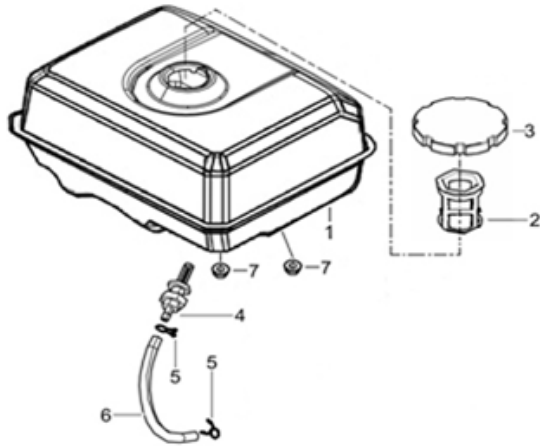

PARTS BREAKDOWN POWEREASE R420 ENGINE

MODEL:85.570.150

BEPOWEREQUIPMENT

.COM

PARTS BREAKDOWN POWEREASE R420 ENGINE

MODEL:85.570.150

HEAD SUBASSEMBLY

REF #	DESCRIPTION	QTY	BE PART #
5	GASKET, CYLINDER HEAD	1	85.571.021
6	COVER, CYLINDER HEAD ASSEMBLY	1	85.571.022
7	GASKET, CYLINDER HEAD COVER	1	
16	SPARK PLUG	1	85.519.001

CARBURETOR

REF #	DESCRIPTION	QTY	BE PART #
1	CARBURETOR ASSEMBLY	1	85.571.028
2	GASKET, AIR CLEANER	1	
3	GASKET, CARBURETOR	1	

PARTS BREAKDOWN POWEREASE R420 ENGINE

MODEL:85.570.150

AIR FILTER

REF #	DESCRIPTION	QTY	BE PART #
13	AIR FILTER ASSEMBLY	1	85.571.029

MUFFLER ASSY

REF #	DESCRIPTION	QTY	BE PART #
1	MUFFLER ASSEMBLY	1	85.571.030

PARTS BREAKDOWN POWEREASE R420 ENGINE

MODEL:85.570.150

FUEL TANK

REF #	DESCRIPTION	QTY	BE PART #
1	TANK, FUEL	1	85.571.031
3	FUEL CAP, VENTED	1	85.571.013
4	OUTLET, FUEL	1	85.571.042
5	CLIPS	2	
6	TUBE, FUEL	1	

IGNITION COIL

REF #	DESCRIPTION	QTY	BE PART #
8	IGNITION COIL	1	85.571.032

PARTS BREAKDOWN POWEREASE R420 ENGINE

MODEL:85.570.150

THROTTLE CONTROL

REF #	DESCRIPTION	QTY	BE PART #
1	CONTROL ASSEMBLY, THROTTLE	1	85.571.137
2	THROTTLE VALVE RETURN SPRING	1	85.571.829
3	GOVERNOR ROD	1	
4	GOVERNOR SPRING	1	
5	GOVERNOR ARM	1	