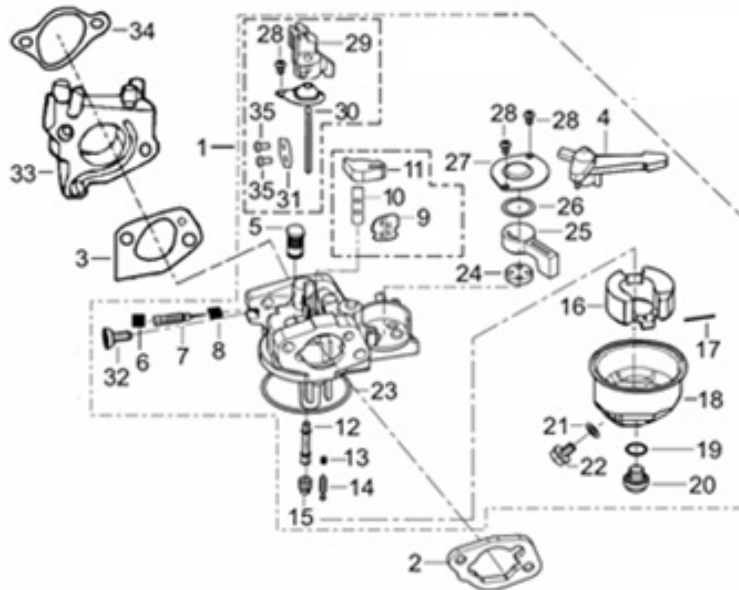

PARTS BREAKDOWN POWEREASE R420 ENGINE

MODEL:85.570.150

BEPOWEREQUIPMENT

.COM

PARTS BREAKDOWN POWEREASE R420 ENGINE

MODEL:85.570.150

HEAD SUBASSEMBLY

REF #	DESCRIPTION	QTY	BE PART #
5	GASKET, CYLINDER HEAD	1	85.571.021
6	COVER, CYLINDER HEAD ASSEMBLY	1	85.571.022
7	GASKET, CYLINDER HEAD COVER	1	
16	SPARK PLUG	1	85.519.001

CRANKCASE

REF #	DESCRIPTION	QTY	BE PART #
3	INTERNAL SENSOR, LOW OIL	1	85.571.023
6	EXTERNAL SENSOR, LOW OIL	1	

PARTS BREAKDOWN POWEREASE R420 ENGINE

MODEL:85.570.150

CRANKCASE COVER

REF #	DESCRIPTION	QTY	BE PART #
2	GASKET, CRANKCASE	1	85.571.024
18	SEAL, OIL	1	
3	PLUG ASSEMBLY	1	85.571.025
4	DIPSTICK ASSEMBLY	1	

RECOIL ASSEMBLY

REF #	DESCRIPTION	QTY	BE PART #
12	STARTER RECOIL ASSEMBLY	1	85.571.026

PARTS BREAKDOWN POWEREASE R420 ENGINE

MODEL:85.570.150

ENGINE SHROUD

REF #	DESCRIPTION	QTY	BE PART #
1	SHROUD (BLACK)	1	85.571.027
4	SWITCH, ON/OFF	1	85.571.008

CARBURETOR

REF #	DESCRIPTION	QTY	BE PART #
1	CARBURETOR ASSEMBLY	1	85.571.028
2	GASKET, AIR CLEANER	1	
3	GASKET, CARBURETOR	1	

PARTS BREAKDOWN POWEREASE R420 ENGINE

MODEL:85.570.150

AIR FILTER

REF #	DESCRIPTION	QTY	BE PART #
13	AIR FILTER ASSEMBLY	1	85.571.029