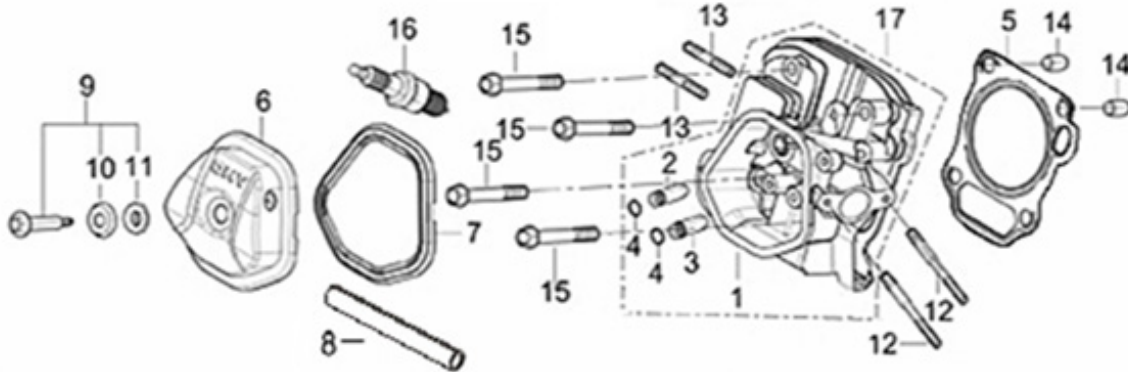

PARTS BREAKDOWN POWEREASE R420 ENGINE

MODEL:85.570.150

BEPOWEREQUIPMENT

.COM

PARTS BREAKDOWN POWEREASE R420 ENGINE

MODEL:85.570.150

HEAD SUBASSEMBLY

REF #	DESCRIPTION	QTY	BE PART #
5	GASKET, CYLINDER HEAD	1	85.571.021
6	COVER, CYLINDER HEAD ASSEMBLY	1	85.571.022
7	GASKET, CYLINDER HEAD COVER	1	
16	SPARK PLUG	1	85.519.001

CRANKCASE

REF #	DESCRIPTION	QTY	BE PART #
3	INTERNAL SENSOR, LOW OIL	1	85.571.023
6	EXTERNAL SENSOR, LOW OIL	1	

PARTS BREAKDOWN POWEREASE R420 ENGINE

MODEL:85.570.150

CRANKCASE COVER

REF #	DESCRIPTION	QTY	BE PART #
2	GASKET, CRANKCASE	1	85.571.024
18	SEAL, OIL	1	
3	PLUG ASSEMBLY	1	85.571.025
4	DIPSTICK ASSEMBLY	1	

RECOIL ASSEMBLY

REF #	DESCRIPTION	QTY	BE PART #
12	STARTER RECOIL ASSEMBLY	1	85.571.026

PARTS BREAKDOWN POWEREASE R420 ENGINE

MODEL:85.570.150

ENGINE SHROUD

REF #	DESCRIPTION	QTY	BE PART #
1	SHROUD (BLACK)	1	85.571.027
4	SWITCH, ON/OFF	1	85.571.008

CARBURETOR

REF #	DESCRIPTION	QTY	BE PART #
1	CARBURETOR ASSEMBLY	1	85.571.028
2	GASKET, AIR CLEANER	1	
3	GASKET, CARBURETOR	1	

PARTS BREAKDOWN POWEREASE R420 ENGINE

MODEL:85.570.150

AIR FILTER

REF #	DESCRIPTION	QTY	BE PART #
13	AIR FILTER ASSEMBLY	1	85.571.029