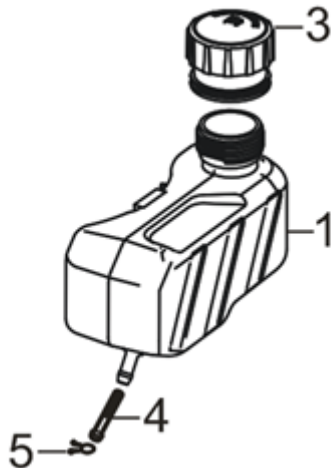

FIG.14 FUEL TANK ASSEMBLY

Part Number 103.101B.096

REF	PART NO	DESCRIPTION	QTY
1	103.101B.097	FUEL TANK	1
3	103.101B.098	FUEL TANK COVER	1
4	103.101B.099	FUEL STRAINER	1
5	103.101B.100	CLAMP	1