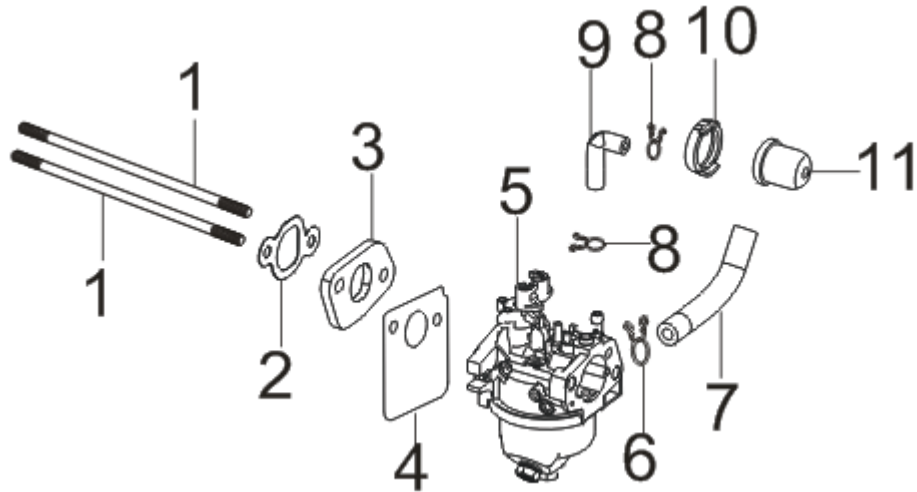

## EXPLODED VIEW & PARTS LIST

FIG.1 CRANKCASE/GOVERNOR GEAR ASSEMBLY

Part Number 103.101B.000

REF	PART NO	DESCRIPTION	QTY
1	103.101B.001	CRANKCASE SUBASSEMBLY	1
2	103.101B.002	OIL SEAL	1
3	103.101B.003	OIL SEAL	1
4	103.101B.004	SCREW	1
5	103.101B.005	BREATH PIECE	1
6	103.101B.006		1
7	103.101B.007	BOLT	1
8	103.101B.008	BREATH GROOVE COVER PLATE	1
9	103.101B.009	GOVERNOR ARM	1
10	103.101B.010	PIN	1
11	103.101B.011	FLAT WASHER	1
12	103.101B.012	GOVERNOR ROD	1
13	103.101B.013	GOVERNOR SUPPORT BOLT	1
14	103.101B.014	NUT	1
15	103.101B.015	GOVERNOR SUPPORT SUBASSEMBLY	1
16	103.101B.016	GOVERNOR SPRING	1
17	103.101B.017	CRANKCASE SIDE SHIELD	1
18	103.101B.018	BOLT	1
19	103.101B.019		1
20	103.101B.020	PLATE SUBASSEMBLY, THROTTLE CONTROL BOTTOM	1
21	103.101B.021	BOLT	1

**FIG.3 CYLINDER HEAD SUBASSEMBLY / SPARK PLUG**  
**Part Number 103.101B.030**

REF	PART NO	DESCRIPTION	QTY
1	103.101B.031	VALVE TAPPET	2
2	103.101B.032	VALVE LIFTER	2
3	103.101B.033	CYLINDER HEAD GASKET	1
4	103.101B.034	CYLINDER HEAD SUBASSEMBLY	1
5	103.101B.035	BOLT	4
6	103.101B.036	SPARK PLUG	1
7	103.101B.037	SEAL GUIDE	1
8	103.101B.038	VALVES SET	2
9	103.101B.039	VALVE SPRING	2
10	103.101B.040	VALVE SPRING SEAT	2
11	103.101B.041	VALVE ROCKER SUBASSEMBLY	2
12	103.101B.042	VALVE ROCKER SHAFT	1
13	103.101B.043	CYLINDER HEAD COVER	1
14	103.101B.044	BOLT	4

**FIG.4 CRANKSHAFT CONNETING ROD**  
**Part Number 103.101B.045**

REF	PART NO	DESCRIPTION	QTY
1	103.101B.046	CRANKSHAFT ASSEMBLY	1
2	103.101B.047	TIMING DRIVE GEAR	1
3	103.101B.048	FLAT WASHER	1
4	103.101B.049	CAMSHAFT ASSEMBLY	1
5	103.101B.050	PISTON PIN CLIP	2
6	103.101B.051	PISTON PIN	1
7	103.101B.052	CONNECTING ROD	1
8	103.101B.053	PISTON	1
9	103.101B.054	PISTON RINGS ASSEMBLY	1

**FIG.5 RECOIL STARTER**  
**Part Number 103.101B.055**

REF	PART NO	DESCRIPTION	QTY
1	103.101B.056	SCREW	3
2	103.101B.057	HOUSING, ENGINE	1
3	103.101B.058	STARTER ASSY, RECOIL	1
4	103.101B.059	BOLT	4

**FIG.6 CARBURETOR ASSEMBLY**  
**Part Number 103.101B.060**