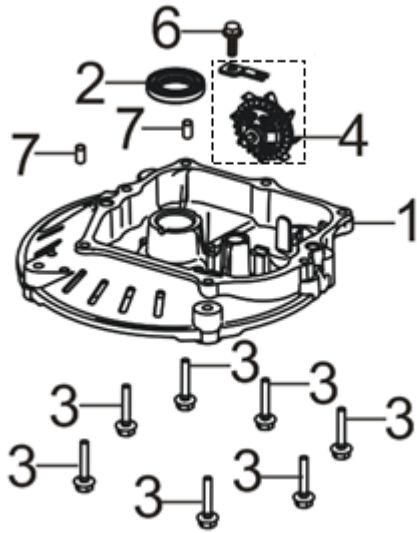

## EXPLODED VIEW & PARTS LIST

FIG.1 CRANKCASE/GOVERNOR GEAR ASSEMBLY

Part Number 103.101B.000

REF	PART NO	DESCRIPTION	QTY
1	103.101B.001	CRANKCASE SUBASSEMBLY	1
2	103.101B.002	OIL SEAL	1
3	103.101B.003	OIL SEAL	1
4	103.101B.004	SCREW	1
5	103.101B.005	BREATH PIECE	1
6	103.101B.006		1
7	103.101B.007	BOLT	1
8	103.101B.008	BREATH GROOVE COVER PLATE	1
9	103.101B.009	GOVERNOR ARM	1
10	103.101B.010	PIN	1
11	103.101B.011	FLAT WASHER	1
12	103.101B.012	GOVERNOR ROD	1
13	103.101B.013	GOVERNOR SUPPORT BOLT	1
14	103.101B.014	NUT	1
15	103.101B.015	GOVERNOR SUPPORT SUBASSEMBLY	1
16	103.101B.016	GOVERNOR SPRING	1
17	103.101B.017	CRANKCASE SIDE SHIELD	1
18	103.101B.018	BOLT	1
19	103.101B.019		1
20	103.101B.020	PLATE SUBASSEMBLY, THROTTLE CONTROL BOTTOM	1
21	103.101B.021	BOLT	1

**FIG.2 CRANKCASE COVER SUBASSEMBLY**  
**Part Number 103.101B.023**

REF	PART NO	DESCRIPTION	QTY
1	103.101B.024	CRANKCASE COVER	1
2	103.101B.025	OIL SEAL	1
3	103.101B.026	BOLT	7
4	103.101B.027	GOVERNOR GEAR ASSEMBLY	1
6	103.101B.028	BOLT	1

**FIG.3 CYLINDER HEAD SUBASSEMBLY / SPARK PLUG**  
**Part Number 103.101B.030**

REF	PART NO	DESCRIPTION	QTY
1	103.101B.031	VALVE TAPPET	2
2	103.101B.032	VALVE LIFTER	2
3	103.101B.033	CYLINDER HEAD GASKET	1
4	103.101B.034	CYLINDER HEAD SUBASSEMBLY	1
5	103.101B.035	BOLT	4
6	103.101B.036	SPARK PLUG	1
7	103.101B.037	SEAL GUIDE	1
8	103.101B.038	VALVES SET	2
9	103.101B.039	VALVE SPRING	2
10	103.101B.040	VALVE SPRING SEAT	2
11	103.101B.041	VALVE ROCKER SUBASSEMBLY	2
12	103.101B.042	VALVE ROCKER SHAFT	1
13	103.101B.043	CYLINDER HEAD COVER	1
14	103.101B.044	BOLT	4

**FIG.4 CRANKSHAFT CONNETING ROD**  
**Part Number 103.101B.045**

REF	PART NO	DESCRIPTION	QTY
1	103.101B.046	CRANKSHAFT ASSEMBLY	1
2	103.101B.047	TIMING DRIVE GEAR	1
3	103.101B.048	FLAT WASHER	1
4	103.101B.049	CAMSHAFT ASSEMBLY	1
5	103.101B.050	PISTON PIN CLIP	2
6	103.101B.051	PISTON PIN	1
7	103.101B.052	CONNECTING ROD	1
8	103.101B.053	PISTON	1
9	103.101B.054	PISTON RINGS ASSEMBLY	1