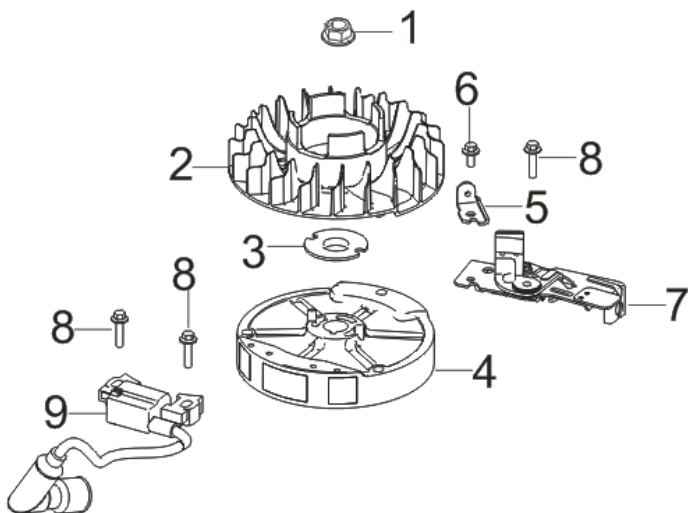

FIG.7 FLYWHEEL / IMPELLER / STARTER PULLEY / IGNITION COIL
Part Number 103.101B.072

REF	PART NO	DESCRIPTION	QTY
1	103.101B.073	FLYWHEEL NUT	1
2	103.101B.074	IMPELLER	1
3	103.101B.075	STARTER CUP BASE	1
4	103.101B.076	FLYWHEEL SUBASSEMBLY	1
5	103.101B.077	LUG SHROUD	1
6	103.101B.078	BOLT	1
7	103.101B.079	BRAKE ASSEMBLY	1
8	103.101B.080	BOLT	3
9	103.101B.081	IGNITION COIL	1