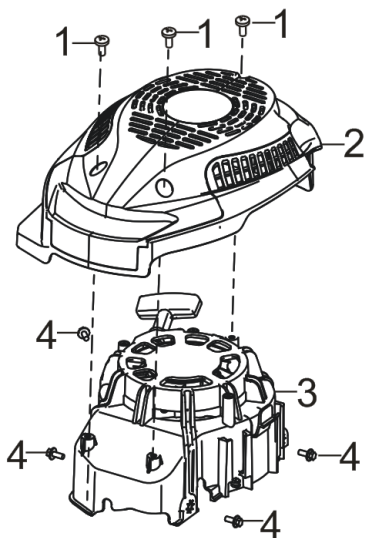

FIG.5 RECOIL STARTER
Part Number 103.101B.055

REF	PART NO	DESCRIPTION	QTY
1	103.101B.056	SCREW	3
2	103.101B.057	HOUSING, ENGINE	1
3	103.101B.058	STARTER ASSY, RECOIL	1
4	103.101B.059	BOLT	4