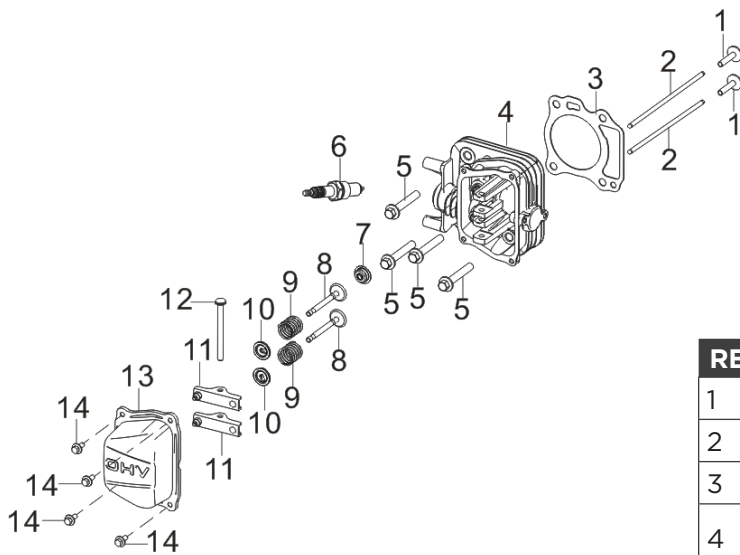

## EXPLODED VIEW & PARTS LIST

FIG.1 CRANKCASE/GOVERNOR GEAR ASSEMBLY

Part Number 103.101B.000

REF	PART NO	DESCRIPTION	QTY
1	103.101B.001	CRANKCASE SUBASSEMBLY	1
2	103.101B.002	OIL SEAL	1
3	103.101B.003	OIL SEAL	1
4	103.101B.004	SCREW	1
5	103.101B.005	BREATH PIECE	1
6	103.101B.006		1
7	103.101B.007	BOLT	1
8	103.101B.008	BREATH GROOVE COVER PLATE	1
9	103.101B.009	GOVERNOR ARM	1
10	103.101B.010	PIN	1
11	103.101B.011	FLAT WASHER	1
12	103.101B.012	GOVERNOR ROD	1
13	103.101B.013	GOVERNOR SUPPORT BOLT	1
14	103.101B.014	NUT	1
15	103.101B.015	GOVERNOR SUPPORT SUBASSEMBLY	1
16	103.101B.016	GOVERNOR SPRING	1
17	103.101B.017	CRANKCASE SIDE SHIELD	1
18	103.101B.018	BOLT	1
19	103.101B.019		1
20	103.101B.020	PLATE SUBASSEMBLY, THROTTLE CONTROL BOTTOM	1
21	103.101B.021	BOLT	1

**FIG.2 CRANKCASE COVER SUBASSEMBLY**  
**Part Number 103.101B.023**

REF	PART NO	DESCRIPTION	QTY
1	103.101B.024	CRANKCASE COVER	1
2	103.101B.025	OIL SEAL	1
3	103.101B.026	BOLT	7
4	103.101B.027	GOVERNOR GEAR ASSEMBLY	1
6	103.101B.028	BOLT	1

**FIG.3 CYLINDER HEAD SUBASSEMBLY / SPARK PLUG**  
**Part Number 103.101B.030**

REF	PART NO	DESCRIPTION	QTY
1	103.101B.031	VALVE TAPPET	2
2	103.101B.032	VALVE LIFTER	2
3	103.101B.033	CYLINDER HEAD GASKET	1
4	103.101B.034	CYLINDER HEAD SUBASSEMBLY	1
5	103.101B.035	BOLT	4
6	103.101B.036	SPARK PLUG	1
7	103.101B.037	SEAL GUIDE	1
8	103.101B.038	VALVES SET	2
9	103.101B.039	VALVE SPRING	2
10	103.101B.040	VALVE SPRING SEAT	2
11	103.101B.041	VALVE ROCKER SUBASSEMBLY	2
12	103.101B.042	VALVE ROCKER SHAFT	1
13	103.101B.043	CYLINDER HEAD COVER	1
14	103.101B.044	BOLT	4

**FIG.4 CRANKSHAFT CONNETING ROD**  
**Part Number 103.101B.045**

REF	PART NO	DESCRIPTION	QTY
1	103.101B.046	CRANKSHAFT ASSEMBLY	1
2	103.101B.047	TIMING DRIVE GEAR	1
3	103.101B.048	FLAT WASHER	1
4	103.101B.049	CAMSHAFT ASSEMBLY	1
5	103.101B.050	PISTON PIN CLIP	2
6	103.101B.051	PISTON PIN	1
7	103.101B.052	CONNECTING ROD	1
8	103.101B.053	PISTON	1
9	103.101B.054	PISTON RINGS ASSEMBLY	1