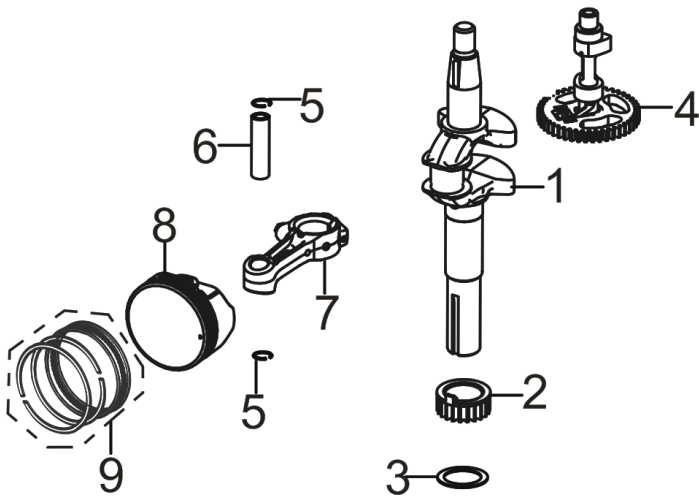

## EXPLODED VIEW & PARTS LIST

FIG.1 CRANKCASE/GOVERNOR GEAR ASSEMBLY

Part Number 103.101B.000

REF	PART NO	DESCRIPTION	QTY
1	103.101B.001	CRANKCASE SUBASSEMBLY	1
2	103.101B.002	OIL SEAL	1
3	103.101B.003	OIL SEAL	1
4	103.101B.004	SCREW	1
5	103.101B.005	BREATH PIECE	1
6	103.101B.006		1
7	103.101B.007	BOLT	1
8	103.101B.008	BREATH GROOVE COVER PLATE	1
9	103.101B.009	GOVERNOR ARM	1
10	103.101B.010	PIN	1
11	103.101B.011	FLAT WASHER	1
12	103.101B.012	GOVERNOR ROD	1
13	103.101B.013	GOVERNOR SUPPORT BOLT	1
14	103.101B.014	NUT	1
15	103.101B.015	GOVERNOR SUPPORT SUBASSEMBLY	1
16	103.101B.016	GOVERNOR SPRING	1
17	103.101B.017	CRANKCASE SIDE SHIELD	1
18	103.101B.018	BOLT	1
19	103.101B.019		1
20	103.101B.020	PLATE SUBASSEMBLY, THROTTLE CONTROL BOTTOM	1
21	103.101B.021	BOLT	1

**FIG.2 CRANKCASE COVER SUBASSEMBLY**  
**Part Number 103.101B.023**

REF	PART NO	DESCRIPTION	QTY
1	103.101B.024	CRANKCASE COVER	1
2	103.101B.025	OIL SEAL	1
3	103.101B.026	BOLT	7
4	103.101B.027	GOVERNOR GEAR ASSEMBLY	1
6	103.101B.028	BOLT	1

**FIG.3 CYLINDER HEAD SUBASSEMBLY / SPARK PLUG**  
**Part Number 103.101B.030**

REF	PART NO	DESCRIPTION	QTY
1	103.101B.031	VALVE TAPPET	2
2	103.101B.032	VALVE LIFTER	2
3	103.101B.033	CYLINDER HEAD GASKET	1
4	103.101B.034	CYLINDER HEAD SUBASSEMBLY	1
5	103.101B.035	BOLT	4
6	103.101B.036	SPARK PLUG	1
7	103.101B.037	SEAL GUIDE	1
8	103.101B.038	VALVES SET	2
9	103.101B.039	VALVE SPRING	2
10	103.101B.040	VALVE SPRING SEAT	2
11	103.101B.041	VALVE ROCKER SUBASSEMBLY	2
12	103.101B.042	VALVE ROCKER SHAFT	1
13	103.101B.043	CYLINDER HEAD COVER	1
14	103.101B.044	BOLT	4

**FIG.4 CRANKSHAFT CONNETING ROD**  
**Part Number 103.101B.045**

REF	PART NO	DESCRIPTION	QTY
1	103.101B.046	CRANKSHAFT ASSEMBLY	1
2	103.101B.047	TIMING DRIVE GEAR	1
3	103.101B.048	FLAT WASHER	1
4	103.101B.049	CAMSHAFT ASSEMBLY	1
5	103.101B.050	PISTON PIN CLIP	2
6	103.101B.051	PISTON PIN	1
7	103.101B.052	CONNECTING ROD	1
8	103.101B.053	PISTON	1
9	103.101B.054	PISTON RINGS ASSEMBLY	1