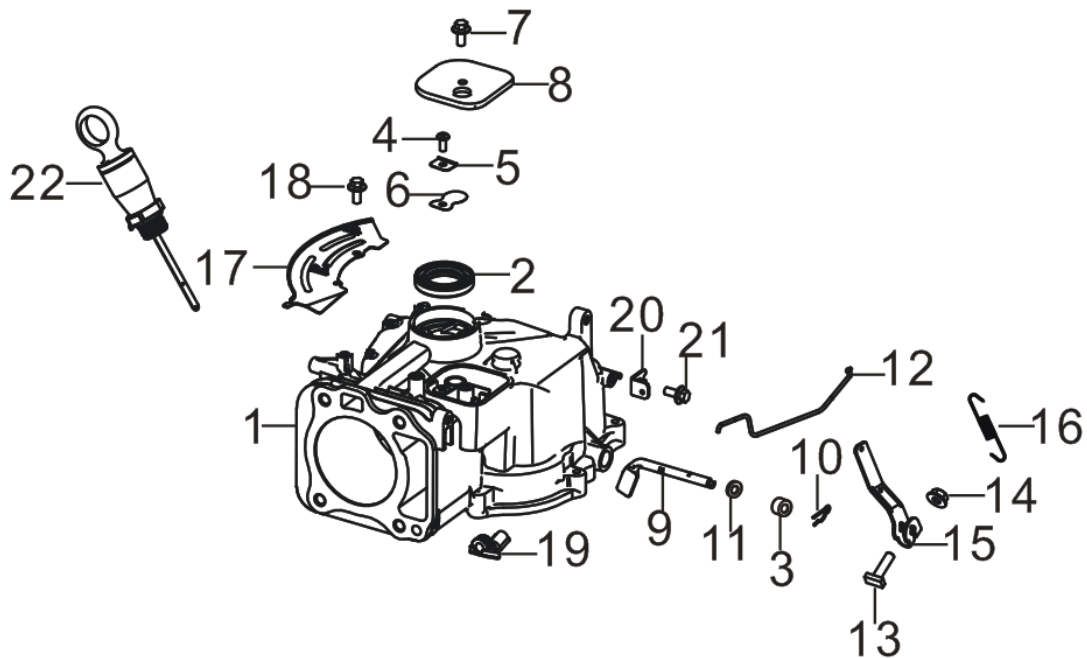

## EXPLODED VIEW & PARTS LIST

FIG.1 CRANKCASE/GOVERNOR GEAR ASSEMBLY

Part Number 103.101B.000

REF	PART NO	DESCRIPTION	QTY
1	103.101B.001	CRANKCASE SUBASSEMBLY	1
2	103.101B.002	OIL SEAL	1
3	103.101B.003	OIL SEAL	1
4	103.101B.004	SCREW	1
5	103.101B.005	BREATH PIECE	1
6	103.101B.006		1
7	103.101B.007	BOLT	1
8	103.101B.008	BREATH GROOVE COVER PLATE	1
9	103.101B.009	GOVERNOR ARM	1
10	103.101B.010	PIN	1
11	103.101B.011	FLAT WASHER	1
12	103.101B.012	GOVERNOR ROD	1
13	103.101B.013	GOVERNOR SUPPORT BOLT	1
14	103.101B.014	NUT	1
15	103.101B.015	GOVERNOR SUPPORT SUBASSEMBLY	1
16	103.101B.016	GOVERNOR SPRING	1
17	103.101B.017	CRANKCASE SIDE SHIELD	1
18	103.101B.018	BOLT	1
19	103.101B.019		1
20	103.101B.020	PLATE SUBASSEMBLY, THROTTLE CONTROL BOTTOM	1
21	103.101B.021	BOLT	1

**FIG.2 CRANKCASE COVER SUBASSEMBLY**  
**Part Number 103.101B.023**

REF	PART NO	DESCRIPTION	QTY
1	103.101B.024	CRANKCASE COVER	1
2	103.101B.025	OIL SEAL	1
3	103.101B.026	BOLT	7
4	103.101B.027	GOVERNOR GEAR ASSEMBLY	1
6	103.101B.028	BOLT	1

**FIG.3 CYLINDER HEAD SUBASSEMBLY / SPARK PLUG**  
**Part Number 103.101B.030**

REF	PART NO	DESCRIPTION	QTY
1	103.101B.031	VALVE TAPPET	2
2	103.101B.032	VALVE LIFTER	2
3	103.101B.033	CYLINDER HEAD GASKET	1
4	103.101B.034	CYLINDER HEAD SUBASSEMBLY	1
5	103.101B.035	BOLT	4
6	103.101B.036	SPARK PLUG	1
7	103.101B.037	SEAL GUIDE	1
8	103.101B.038	VALVES SET	2
9	103.101B.039	VALVE SPRING	2
10	103.101B.040	VALVE SPRING SEAT	2
11	103.101B.041	VALVE ROCKER SUBASSEMBLY	2
12	103.101B.042	VALVE ROCKER SHAFT	1
13	103.101B.043	CYLINDER HEAD COVER	1
14	103.101B.044	BOLT	4

**FIG.4 CRANKSHAFT CONNETING ROD**  
**Part Number 103.101B.045**

REF	PART NO	DESCRIPTION	QTY
1	103.101B.046	CRANKSHAFT ASSEMBLY	1
2	103.101B.047	TIMING DRIVE GEAR	1
3	103.101B.048	FLAT WASHER	1
4	103.101B.049	CAMSHAFT ASSEMBLY	1
5	103.101B.050	PISTON PIN CLIP	2
6	103.101B.051	PISTON PIN	1
7	103.101B.052	CONNECTING ROD	1
8	103.101B.053	PISTON	1
9	103.101B.054	PISTON RINGS ASSEMBLY	1