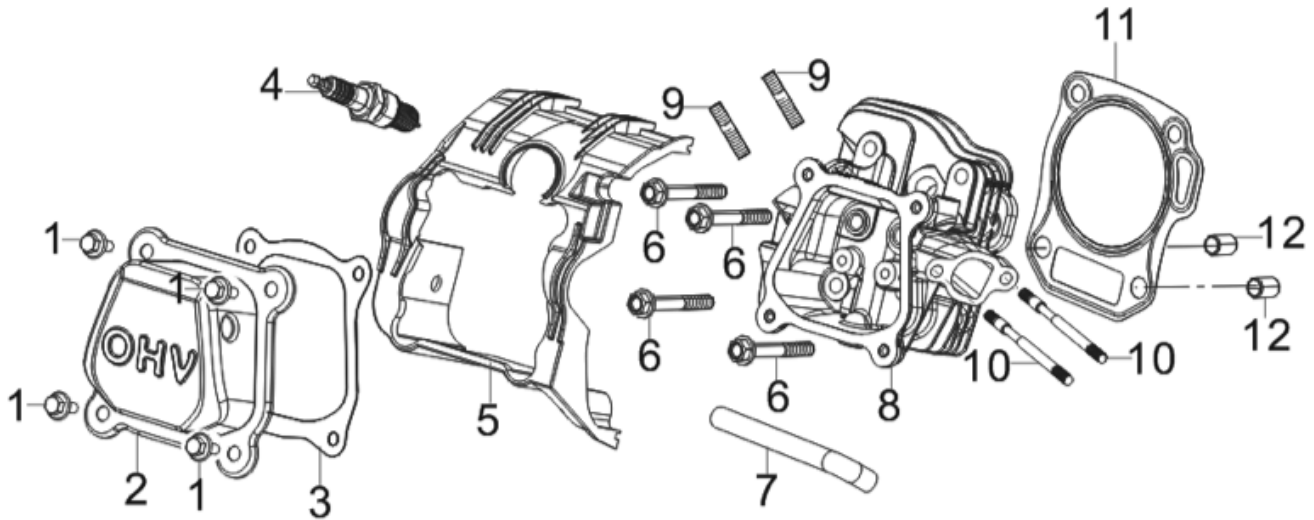

PARTS BREAKDOWN INVERTER GENERATOR

MODEL:BE3500IP

BEPOWEREQUIPMENT

.COM

PARTS BREAKDOWN INVERTER GENERATOR

MODEL:BE3500IP

CRANK CASE / GEAR ASSEMBLY

REF #	DESCRIPTION	QTY	BE PART #
2	DRAIN PLUG WASHER	2	85.571.713
3	DRAIN PLUG BOLT	2	
5	BEARING	1	85.571.714
6	OIL-SEAL	1	85.571.715
11	SENSOR, ENGINE OIL	1	85.571.716

CRANK CASE COVER

REF #	DESCRIPTION	QTY	BE PART #
2	OIL DIPSTICK	1	85.571.717
5	GASKET, CRANKCASE	1	85.571.718

PARTS BREAKDOWN INVERTER GENERATOR

MODEL:BE3500IP

CYLINDER HEAD ASSEMBLY / SPARK PLUG

REF #	DESCRIPTION	QTY	BE PART #
1	VALVER COVER BOLT	4	85.571.719
2	VALVE COVER	1	
3	VALVE COVER GASKET	1	
4	SPARK PLUG	1	85.571.720
7	BREATHER TUBE	1	85.571.721
8	CYLINDER HEAD	1	85.571.722
9	EXHAUST STUD	2	85.571.723
10	INTAKE STUD	2	85.571.724
11	CYLINDER HEAD GASKET	1	85.571.725
3	VALVE COVER GASKET	1	
6	OIL - SEAL	1	
5	HEAT SHIELD COVER	1	

PARTS BREAKDOWN INVERTER GENERATOR

MODEL:BE3500IP

CRANKSHAFT CONNECTING ROD

REF #	DESCRIPTION	QTY	BE PART #
1	CRANKSHAFT ASSEMBLY	1	85.571.726

CRANKSHAFT ROD & RING SET

REF #	DESCRIPTION	QTY	BE PART #
1	PISTON RING SET	1	85.571.727
2	CONNECTING ROD	1	85.571.728
3	PISTON	1	85.571.729
4	PISTON PIN	1	
5	PISTON PIN CLIP	2	
1	PISTON RING SET	1	

PARTS BREAKDOWN INVERTER GENERATOR

MODEL:BE3500IP

CAMSHAFT ROD & RING SET

REF #	DESCRIPTION	QTY	BE PART #
1	CAMSHAFT ASSEMBLY	1	85.571.730
7	TAPPET VALVE	2	
2	VALVE	1	85.571.731
3	SEAL GUIDE	1	
4	VALVE SPRING	2	
5	VALVE SPRING SEAT	2	
6	VALVE LOCK CLAMP	4	
9	PLATE SUBASSEMBLY, LIFTER STOPPER	1	
10	VALVE ADJUSTING BOLT	2	85.571.732
11	ROCKER VALVE	2	
12	VALVE ADJUSTING NUT	2	
13	VALVE LOCK NUT	2	
8	LIFTER VALVE	2	85.571.733
9	PLATE SUBASSEMBLY, LIFTER STOPPER	1	
10	VALVE ADJUSTING BOLT	2	
11	ROCKER VALVE	2	
12	VALVE ADJUSTING NUT	2	
13	VALVE LOCK NUT	2	