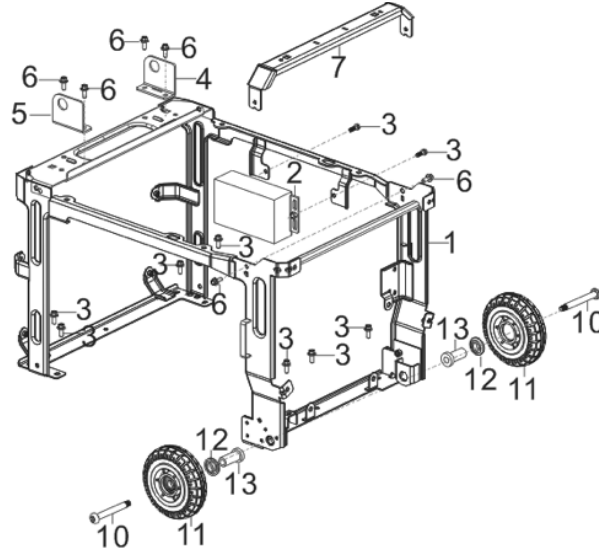

FUEL TANK

REF #	DESCRIPTION	QTY	BE PART #
1	FUEL TANK	1	85.571.738
2	BOLT	4	85.571.739
3	FLAT WASHER	4	
4	RUBBER SLEEVE	4	
5	BUSHING	4	
6	FUEL VALVE	1	85.571.740
7	FUEL STRAINER	1	85.571.710
8	FUEL CAP	1	
9	FUEL GAUGE	1	85.571.711

PARTS BREAKDOWN INVERTER GENERATOR

MODEL:BE3500IP

ENGINE FRAME

REF #	DESCRIPTION	QTY	BE PART #
1	FRAME ASSEMBLY	1	85.571.741
10	WHEEL SHAFT	1	85.571.704
11	WHEEL	1	
12	SLEEVE DUST COVER	1	
13	CABLE SLEEVE	1	