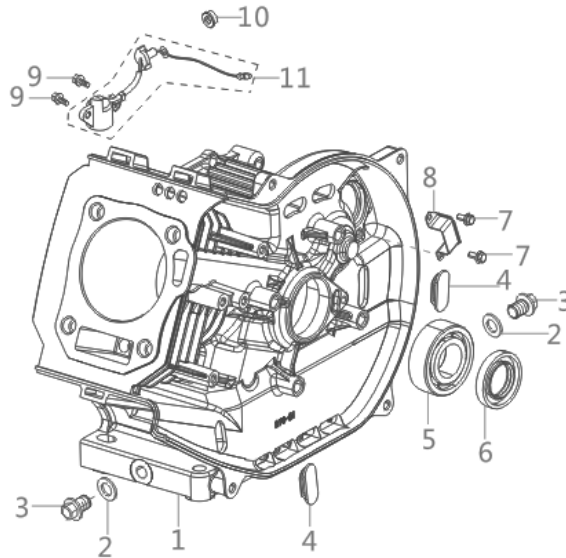

PARTS BREAKDOWN INVERTER GENERATOR

MODEL:BE3500IP

BEPOWEREQUIPMENT

.COM

PARTS BREAKDOWN INVERTER GENERATOR

MODEL:BE3500IP

CRANK CASE / GEAR ASSEMBLY

REF #	DESCRIPTION	QTY	BE PART #
2	DRAIN PLUG WASHER	2	85.571.713
3	DRAIN PLUG BOLT	2	
5	BEARING	1	85.571.714
6	OIL-SEAL	1	85.571.715
11	SENSOR, ENGINE OIL	1	85.571.716

CRANK CASE COVER

REF #	DESCRIPTION	QTY	BE PART #
2	OIL DIPSTICK	1	85.571.717
5	GASKET, CRANKCASE	1	85.571.718

PARTS BREAKDOWN INVERTER GENERATOR

MODEL:BE3500IP

CYLINDER HEAD ASSEMBLY / SPARK PLUG

REF #	DESCRIPTION	QTY	BE PART #
1	VALVER COVER BOLT	4	85.571.719
2	VALVE COVER	1	
3	VALVE COVER GASKET	1	
4	SPARK PLUG	1	85.571.720
7	BREATHER TUBE	1	85.571.721
8	CYLINDER HEAD	1	85.571.722
9	EXHAUST STUD	2	85.571.723
10	INTAKE STUD	2	85.571.724
11	CYLINDER HEAD GASKET	1	85.571.725
3	VALVE COVER GASKET	1	
6	OIL - SEAL	1	
5	HEAT SHIELD COVER	1	

PARTS BREAKDOWN INVERTER GENERATOR

MODEL:BE3500IP

CRANKSHAFT CONNECTING ROD

REF #	DESCRIPTION	QTY	BE PART #
1	CRANKSHAFT ASSEMBLY	1	85.571.726

CRANKSHAFT ROD & RING SET

REF #	DESCRIPTION	QTY	BE PART #
1	PISTON RING SET	1	85.571.727
2	CONNECTING ROD	1	85.571.728
3	PISTON	1	85.571.729
4	PISTON PIN	1	
5	PISTON PIN CLIP	2	
1	PISTON RING SET	1	

PARTS BREAKDOWN INVERTER GENERATOR

MODEL:BE3500IP

CAMSHAFT ROD & RING SET

REF #	DESCRIPTION	QTY	BE PART #
1	CAMSHAFT ASSEMBLY	1	85.571.730
7	TAPPET VALVE	2	
2	VALVE	1	85.571.731
3	SEAL GUIDE	1	
4	VALVE SPRING	2	
5	VALVE SPRING SEAT	2	
6	VALVE LOCK CLAMP	4	
9	PLATE SUBASSEMBLY, LIFTER STOPPER	1	
10	VALVE ADJUSTING BOLT	2	85.571.732
11	ROCKER VALVE	2	
12	VALVE ADJUSTING NUT	2	
13	VALVE LOCK NUT	2	
8	LIFTER VALVE	2	85.571.733
9	PLATE SUBASSEMBLY, LIFTER STOPPER	1	
10	VALVE ADJUSTING BOLT	2	
11	ROCKER VALVE	2	
12	VALVE ADJUSTING NUT	2	
13	VALVE LOCK NUT	2	