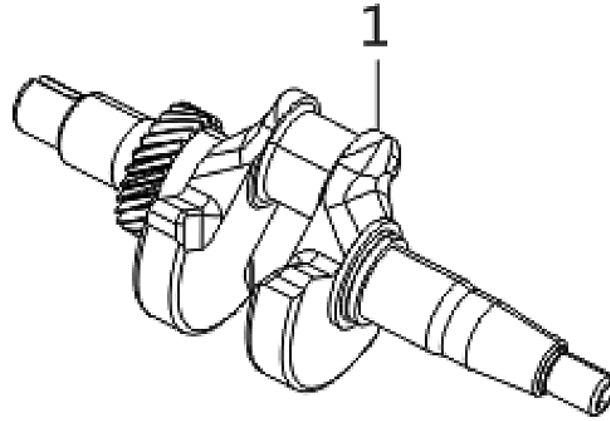

PARTS BREAKDOWN INVERTER GENERATOR

MODEL:BE3500IP

BEPOWEREQUIPMENT

.COM

PARTS BREAKDOWN INVERTER GENERATOR

MODEL:BE3500IP

CRANK CASE / GEAR ASSEMBLY

REF #	DESCRIPTION	QTY	BE PART #
2	DRAIN PLUG WASHER	2	85.571.713
3	DRAIN PLUG BOLT	2	
5	BEARING	1	85.571.714
6	OIL-SEAL	1	85.571.715
11	SENSOR, ENGINE OIL	1	85.571.716

CRANK CASE COVER

REF #	DESCRIPTION	QTY	BE PART #
2	OIL DIPSTICK	1	85.571.717
5	GASKET, CRANKCASE	1	85.571.718

PARTS BREAKDOWN INVERTER GENERATOR

MODEL:BE3500IP

CYLINDER HEAD ASSEMBLY / SPARK PLUG

REF #	DESCRIPTION	QTY	BE PART #
1	VALVER COVER BOLT	4	85.571.719
2	VALVE COVER	1	
3	VALVE COVER GASKET	1	
4	SPARK PLUG	1	85.571.720
7	BREATHER TUBE	1	85.571.721
8	CYLINDER HEAD	1	85.571.722
9	EXHAUST STUD	2	85.571.723
10	INTAKE STUD	2	85.571.724
11	CYLINDER HEAD GASKET	1	85.571.725
3	VALVE COVER GASKET	1	
6	OIL - SEAL	1	
5	HEAT SHIELD COVER	1	

PARTS BREAKDOWN INVERTER GENERATOR

MODEL:BE3500IP

CRANKSHAFT CONNECTING ROD

REF #	DESCRIPTION	QTY	BE PART #
1	CRANKSHAFT ASSEMBLY	1	85.571.726

CRANKSHAFT ROD & RING SET

REF #	DESCRIPTION	QTY	BE PART #
1	PISTON RING SET	1	85.571.727
2	CONNECTING ROD	1	85.571.728
3	PISTON	1	85.571.729
4	PISTON PIN	1	
5	PISTON PIN CLIP	2	
1	PISTON RING SET	1	

PARTS BREAKDOWN INVERTER GENERATOR

MODEL:BE3500IP

CAMSHAFT ROD & RING SET

REF #	DESCRIPTION	QTY	BE PART #
1	CAMSHAFT ASSEMBLY	1	85.571.730
7	TAPPET VALVE	2	
2	VALVE	1	85.571.731
3	SEAL GUIDE	1	
4	VALVE SPRING	2	
5	VALVE SPRING SEAT	2	
6	VALVE LOCK CLAMP	4	
9	PLATE SUBASSEMBLY, LIFTER STOPPER	1	
10	VALVE ADJUSTING BOLT	2	85.571.732
11	ROCKER VALVE	2	
12	VALVE ADJUSTING NUT	2	
13	VALVE LOCK NUT	2	
8	LIFTER VALVE	2	85.571.733
9	PLATE SUBASSEMBLY, LIFTER STOPPER	1	
10	VALVE ADJUSTING BOLT	2	
11	ROCKER VALVE	2	
12	VALVE ADJUSTING NUT	2	
13	VALVE LOCK NUT	2	