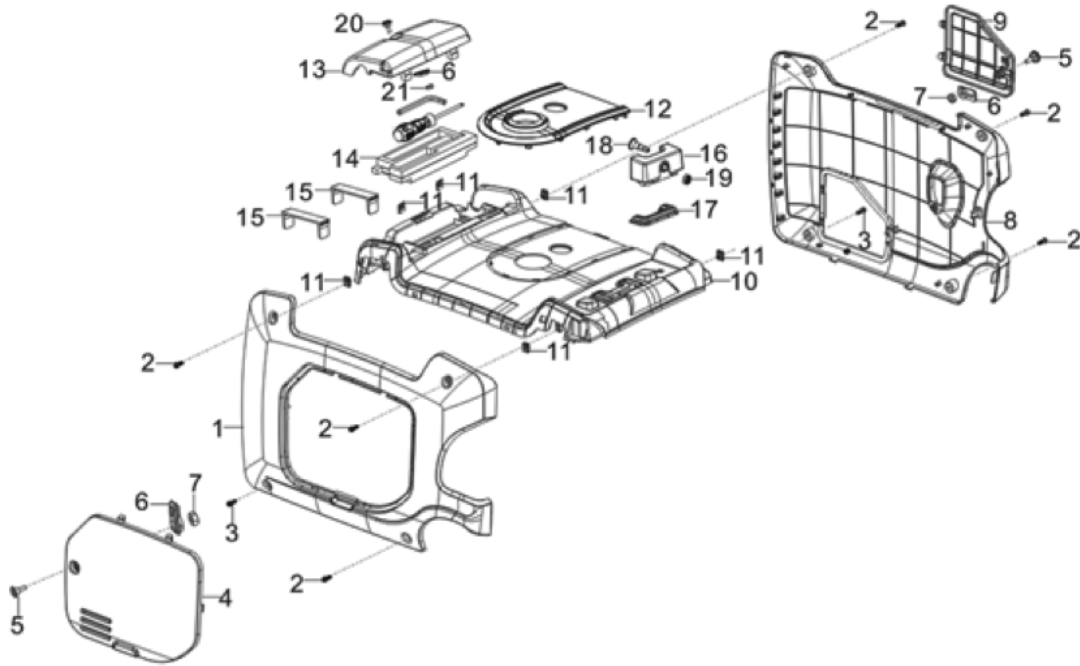

REF #	DESCRIPTION	QTY	BE PART #
1	LEFT SIDE SHELL	1	85.571.615
4	GREY COLORED DOOR, LEFT SIDE	1	85.571.614
8	RIGHT SIDE SHELL (RECOIL SIDE)	1	85.571.617
9	GREY COLORED DOOR, RECOIL SIDE	1	85.571.616
12	TOP SPILL GUARD	1	85.571.761
20	SPARK PLUG REPAIR KNOB	1	85.571.762
21	SPRING CLIP	1	85.571.763