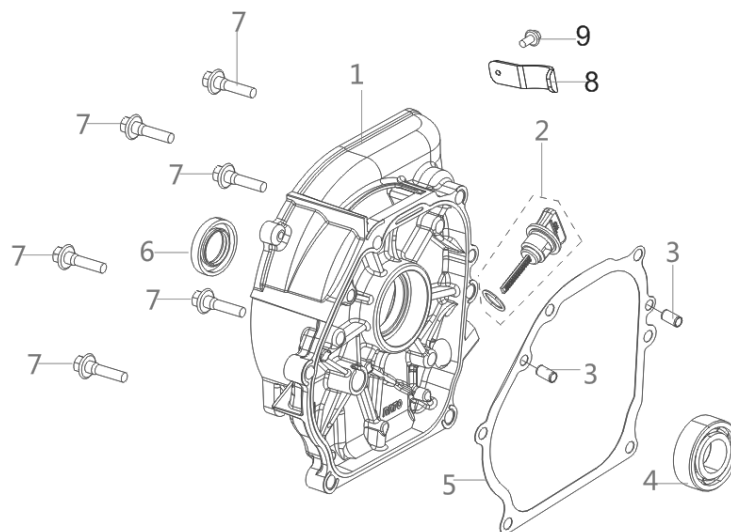

PARTS BREAKDOWN INVERTER GENERATOR

MODEL:BE3500IP

BEPOWEREQUIPMENT

.COM

PARTS BREAKDOWN INVERTER GENERATOR

MODEL:BE3500IP

CRANK CASE / GEAR ASSEMBLY

REF #	DESCRIPTION	QTY	BE PART #
2	DRAIN PLUG WASHER	2	85.571.713
3	DRAIN PLUG BOLT	2	
5	BEARING	1	85.571.714
6	OIL-SEAL	1	85.571.715
11	SENSOR, ENGINE OIL	1	85.571.716

CRANK CASE COVER

REF #	DESCRIPTION	QTY	BE PART #
2	OIL DIPSTICK	1	85.571.717
5	GASKET, CRANKCASE	1	85.571.718

PARTS BREAKDOWN INVERTER GENERATOR

MODEL:BE3500IP

CYLINDER HEAD ASSEMBLY / SPARK PLUG

REF #	DESCRIPTION	QTY	BE PART #
1	VALVER COVER BOLT	4	85.571.719
2	VALVE COVER	1	
3	VALVE COVER GASKET	1	
4	SPARK PLUG	1	85.571.720
7	BREATHER TUBE	1	85.571.721
8	CYLINDER HEAD	1	85.571.722
9	EXHAUST STUD	2	85.571.723
10	INTAKE STUD	2	85.571.724
11	CYLINDER HEAD GASKET	1	85.571.725
3	VALVE COVER GASKET	1	
6	OIL - SEAL	1	
5	HEAT SHIELD COVER	1	

PARTS BREAKDOWN INVERTER GENERATOR

MODEL:BE3500IP

CRANKSHAFT CONNECTING ROD

REF #	DESCRIPTION	QTY	BE PART #
1	CRANKSHAFT ASSEMBLY	1	85.571.726

CRANKSHAFT ROD & RING SET

REF #	DESCRIPTION	QTY	BE PART #
1	PISTON RING SET	1	85.571.727
2	CONNECTING ROD	1	85.571.728
3	PISTON	1	85.571.729
4	PISTON PIN	1	
5	PISTON PIN CLIP	2	
1	PISTON RING SET	1	

PARTS BREAKDOWN INVERTER GENERATOR

MODEL:BE3500IP

CAMSHAFT ROD & RING SET

REF #	DESCRIPTION	QTY	BE PART #
1	CAMSHAFT ASSEMBLY	1	85.571.730
7	TAPPET VALVE	2	
2	VALVE	1	85.571.731
3	SEAL GUIDE	1	
4	VALVE SPRING	2	
5	VALVE SPRING SEAT	2	
6	VALVE LOCK CLAMP	4	
9	PLATE SUBASSEMBLY, LIFTER STOPPER	1	
10	VALVE ADJUSTING BOLT	2	85.571.732
11	ROCKER VALVE	2	
12	VALVE ADJUSTING NUT	2	
13	VALVE LOCK NUT	2	
8	LIFTER VALVE	2	85.571.733
9	PLATE SUBASSEMBLY, LIFTER STOPPER	1	
10	VALVE ADJUSTING BOLT	2	
11	ROCKER VALVE	2	
12	VALVE ADJUSTING NUT	2	
13	VALVE LOCK NUT	2	