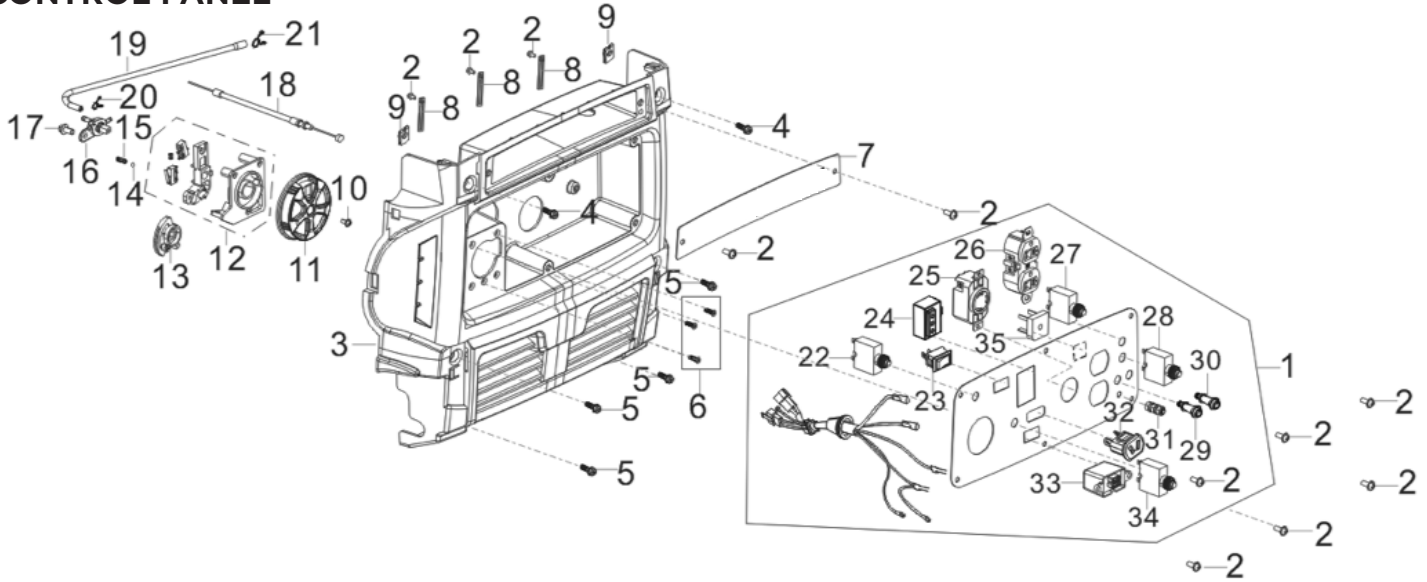

HANDLE

REF #	DESCRIPTION	QTY	BE PART #
1	HANDLE TUBE ASSEMBLY	1	85.571.712
2	SPRING WASHER	2	
3	BOLT	2	
4	RUBBER BLOCK	4	

PARTS BREAKDOWN INVERTER GENERATOR

MODEL:BE3500IP

CONTROL PANEL

REF #	DESCRIPTION	QTY	BE PART #
1	CONTROL PANEL ASSEMBLY	1	85.571.707
3	PANEL SEAT	1	85.571.743
19	FUEL TUBE	1	85.571.744
20	COLLAR	1	
21	COLLAR	1	
22	BREAKER	1	85.571.586
23	AUTO IDLE SWITCH	1	85.571.746
24	IGNITOR	1	85.571.747
25	120V TWISTLOCK SOCKET	1	85.571.748
26	120V DUPLEX SOCKET	1	85.571.592
27	BREAKER, 27 AMP	1	85.571.750
28	BREAKER, 20AMP	1	85.571.751
29	RED PARALELL SOCKET	1	85.571.589
30	BLACK PARALELL SOCKET	1	85.571.590
31	GROUNDING TERMINAL	1	85.571.654
32	12V SOCKET	1	85.571.652
33	USB SOCKET	1	85.571.653
34	BREAKER	1	85.571.593
35	BRIDGE RECTIFIER	1	85.571.049