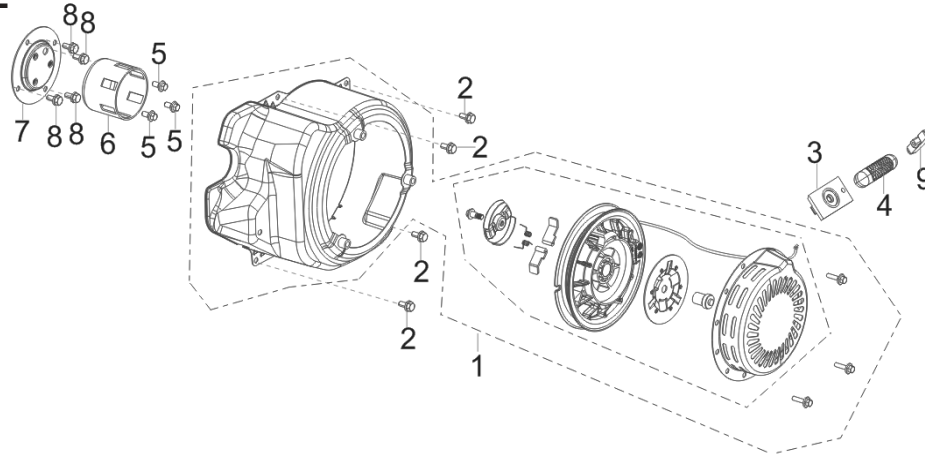

CRANK CASE COVER

REF #	DESCRIPTION	QTY	BE PART #
2	OIL DIPSTICK	1	85.571.717
5	GASKET, CRANKCASE	1	85.571.718

PARTS BREAKDOWN INVERTER GENERATOR

MODEL:BE3500IP

CYLINDER HEAD ASSEMBLY / SPARK PLUG

REF #	DESCRIPTION	QTY	BE PART #
1	VALVER COVER BOLT	4	85.571.719
2	VALVE COVER	1	
3	VALVE COVER GASKET	1	
4	SPARK PLUG	1	85.571.720
7	BREATHER TUBE	1	85.571.721
8	CYLINDER HEAD	1	85.571.722
9	EXHAUST STUD	2	85.571.723
10	INTAKE STUD	2	85.571.724
11	CYLINDER HEAD GASKET	1	85.571.725
3	VALVE COVER GASKET	1	
6	OIL - SEAL	1	
5	HEAT SHIELD COVER	1	

PARTS BREAKDOWN INVERTER GENERATOR

MODEL:BE3500IP

CRANKSHAFT CONNECTING ROD

REF #	DESCRIPTION	QTY	BE PART #
1	CRANKSHAFT ASSEMBLY	1	85.571.726

CRANKSHAFT ROD & RING SET

REF #	DESCRIPTION	QTY	BE PART #
1	PISTON RING SET	1	85.571.727
2	CONNECTING ROD	1	85.571.728
3	PISTON	1	85.571.729
4	PISTON PIN	1	
5	PISTON PIN CLIP	2	
1	PISTON RING SET	1	

PARTS BREAKDOWN INVERTER GENERATOR

MODEL:BE3500IP

CAMSHAFT ROD & RING SET

REF #	DESCRIPTION	QTY	BE PART #
1	CAMSHAFT ASSEMBLY	1	85.571.730
7	TAPPET VALVE	2	
2	VALVE	1	85.571.731
3	SEAL GUIDE	1	
4	VALVE SPRING	2	
5	VALVE SPRING SEAT	2	
6	VALVE LOCK CLAMP	4	
9	PLATE SUBASSEMBLY, LIFTER STOPPER	1	
10	VALVE ADJUSTING BOLT	2	85.571.732
11	ROCKER VALVE	2	
12	VALVE ADJUSTING NUT	2	
13	VALVE LOCK NUT	2	
8	LIFTER VALVE	2	85.571.733
9	PLATE SUBASSEMBLY, LIFTER STOPPER	1	
10	VALVE ADJUSTING BOLT	2	
11	ROCKER VALVE	2	
12	VALVE ADJUSTING NUT	2	
13	VALVE LOCK NUT	2	

PARTS BREAKDOWN INVERTER GENERATOR

MODEL:BE3500IP

STARTER RECOIL

REF #	DESCRIPTION	QTY	BE PART #
1	STARTER, RECOIL	1	85.571.700
3	STARTING ROPE GUIDE	1	
4	CABLE HANDLE OUTER SLEEVE	1	
5	BOLT	3	85.571.734
6	STARTER PULLEY	1	
7	STARTER CLIP SEAT	1	