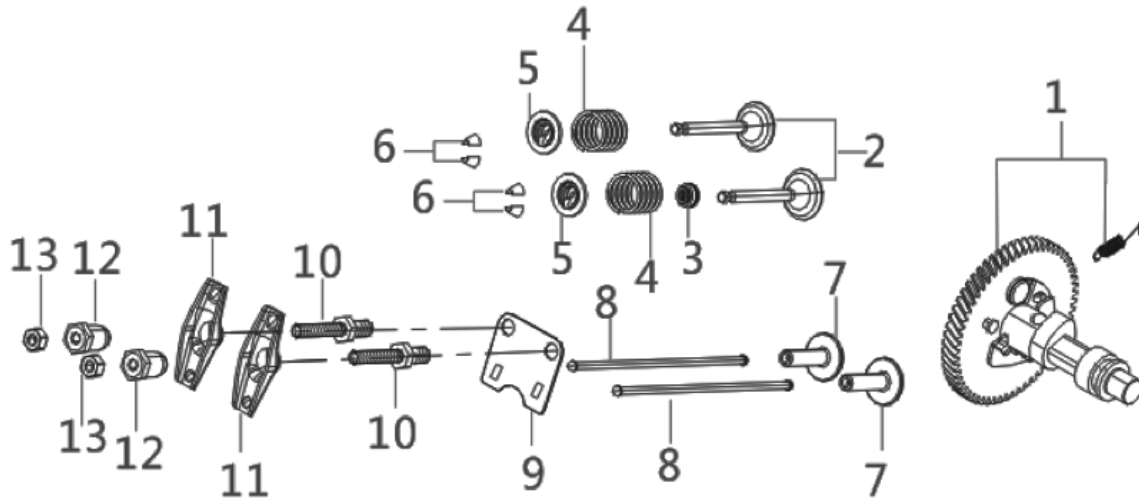

PARTS BREAKDOWN INVERTER GENERATOR

MODEL:BE3500IP

BEPOWEREQUIPMENT

.COM

PARTS BREAKDOWN INVERTER GENERATOR

MODEL:BE3500IP

CRANK CASE / GEAR ASSEMBLY

REF #	DESCRIPTION	QTY	BE PART #
2	DRAIN PLUG WASHER	2	85.571.713
3	DRAIN PLUG BOLT	2	
5	BEARING	1	85.571.714
6	OIL-SEAL	1	85.571.715
11	SENSOR, ENGINE OIL	1	85.571.716

CRANK CASE COVER

REF #	DESCRIPTION	QTY	BE PART #
2	OIL DIPSTICK	1	85.571.717
5	GASKET, CRANKCASE	1	85.571.718

PARTS BREAKDOWN INVERTER GENERATOR

MODEL:BE3500IP

CYLINDER HEAD ASSEMBLY / SPARK PLUG

REF #	DESCRIPTION	QTY	BE PART #
1	VALVER COVER BOLT	4	85.571.719
2	VALVE COVER	1	
3	VALVE COVER GASKET	1	
4	SPARK PLUG	1	85.571.720
7	BREATHER TUBE	1	85.571.721
8	CYLINDER HEAD	1	85.571.722
9	EXHAUST STUD	2	85.571.723
10	INTAKE STUD	2	85.571.724
11	CYLINDER HEAD GASKET	1	85.571.725
3	VALVE COVER GASKET	1	
6	OIL - SEAL	1	
5	HEAT SHIELD COVER	1	

PARTS BREAKDOWN INVERTER GENERATOR

MODEL:BE3500IP

CRANKSHAFT CONNECTING ROD

REF #	DESCRIPTION	QTY	BE PART #
1	CRANKSHAFT ASSEMBLY	1	85.571.726

CRANKSHAFT ROD & RING SET

REF #	DESCRIPTION	QTY	BE PART #
1	PISTON RING SET	1	85.571.727
2	CONNECTING ROD	1	85.571.728
3	PISTON	1	85.571.729
4	PISTON PIN	1	
5	PISTON PIN CLIP	2	
1	PISTON RING SET	1	

PARTS BREAKDOWN INVERTER GENERATOR

MODEL:BE3500IP

CAMSHAFT ROD & RING SET

REF #	DESCRIPTION	QTY	BE PART #
1	CAMSHAFT ASSEMBLY	1	85.571.730
7	TAPPET VALVE	2	
2	VALVE	1	85.571.731
3	SEAL GUIDE	1	
4	VALVE SPRING	2	
5	VALVE SPRING SEAT	2	
6	VALVE LOCK CLAMP	4	
9	PLATE SUBASSEMBLY, LIFTER STOPPER	1	
10	VALVE ADJUSTING BOLT	2	85.571.732
11	ROCKER VALVE	2	
12	VALVE ADJUSTING NUT	2	
13	VALVE LOCK NUT	2	
8	LIFTER VALVE	2	85.571.733
9	PLATE SUBASSEMBLY, LIFTER STOPPER	1	
10	VALVE ADJUSTING BOLT	2	
11	ROCKER VALVE	2	
12	VALVE ADJUSTING NUT	2	
13	VALVE LOCK NUT	2	