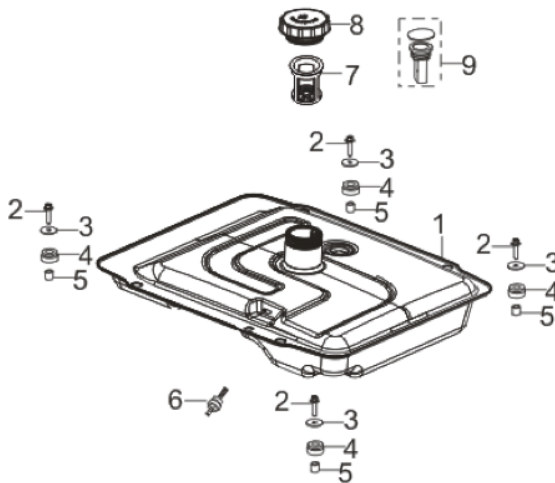

FUEL TANK

REF #	DESCRIPTION	QTY	BE PART #
1	FUEL TANK	1	85.571.738
2	BOLT	4	85.571.739
3	FLAT WASHER	4	
4	RUBBER SLEEVE	4	
5	BUSHING	4	
6	FUEL VALVE	1	85.571.740
7	FUEL STRAINER	1	85.571.710
8	FUEL CAP	1	
9	FUEL GAUGE	1	85.571.711