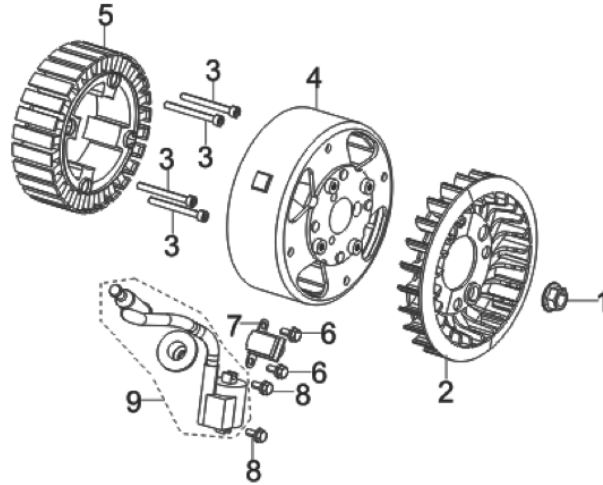

PARTS BREAKDOWN INVERTER GENERATOR

MODEL:BE3500IP

CRANKSHAFT CONNECTING ROD

REF #	DESCRIPTION	QTY	BE PART #
1	CRANKSHAFT ASSEMBLY	1	85.571.726

CRANKSHAFT ROD & RING SET

REF #	DESCRIPTION	QTY	BE PART #
1	PISTON RING SET	1	85.571.727
2	CONNECTING ROD	1	85.571.728
3	PISTON	1	85.571.729
4	PISTON PIN	1	
5	PISTON PIN CLIP	2	
1	PISTON RING SET	1	

PARTS BREAKDOWN INVERTER GENERATOR

MODEL:BE3500IP

CAMSHAFT ROD & RING SET

REF #	DESCRIPTION	QTY	BE PART #
1	CAMSHAFT ASSEMBLY	1	85.571.730
7	TAPPET VALVE	2	
2	VALVE	1	85.571.731
3	SEAL GUIDE	1	
4	VALVE SPRING	2	
5	VALVE SPRING SEAT	2	
6	VALVE LOCK CLAMP	4	
9	PLATE SUBASSEMBLY, LIFTER STOPPER	1	
10	VALVE ADJUSTING BOLT	2	85.571.732
11	ROCKER VALVE	2	
12	VALVE ADJUSTING NUT	2	
13	VALVE LOCK NUT	2	
8	LIFTER VALVE	2	85.571.733
9	PLATE SUBASSEMBLY, LIFTER STOPPER	1	
10	VALVE ADJUSTING BOLT	2	
11	ROCKER VALVE	2	
12	VALVE ADJUSTING NUT	2	
13	VALVE LOCK NUT	2	

CARBURETOR ASSEMBLY

REF #	DESCRIPTION	QTY	BE PART #
1	CARBURETOR INSULATOR GASKET	1	85.571.701
2	CARBURETOR INSULATOR PLATE	1	
3	CARBURETOR GASKET	1	
4	CARBURETOR ASSEMBLY	1	
5	CLAMP	2	
6	FUEL TUBE	1	
7	CAP	1	
8	FUEL FILTER	1	85.571.575
8	FUEL FILTER (ONLY)	1	

PARTS BREAKDOWN INVERTER GENERATOR

MODEL:BE3500IP

FLYWHEEL/IMPELLER/STARTER PULLEY/IGNITION COIL

REF #	DESCRIPTION	QTY	BE PART #
7	IGNITION COIL TRIGGER	1	85.571.703
9	IGNITION COIL	1	

AIR CLEANER

REF #	DESCRIPTION	QTY	BE PART #
1	AIR CLEANER GASKET	1	85.571.702
2	NUT	2	
3	AIR CLEANER ASSEMBLY	1	
4	AIR CLEANER ELEMENT	1	