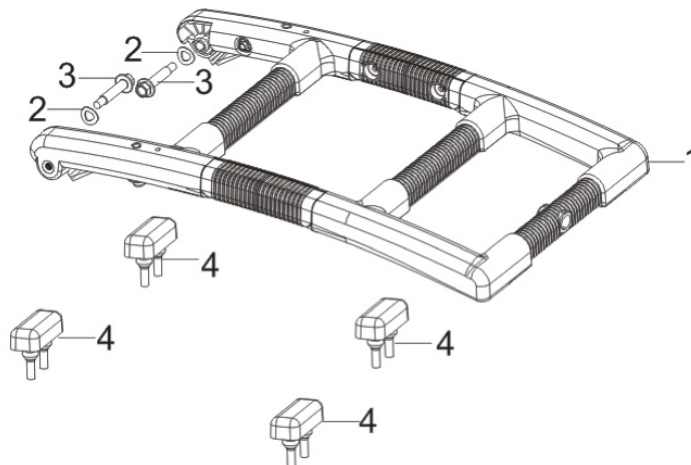

PARTS BREAKDOWN INVERTER GENERATOR

MODEL:BE3500IP

ENGINE FRAME

REF #	DESCRIPTION	QTY	BE PART #
1	FRAME ASSEMBLY	1	85.571.741
10	WHEEL SHAFT	1	85.571.704
11	WHEEL	1	
12	SLEEVE DUST COVER	1	
13	CABLE SLEEVE	1	

HANDLE

REF #	DESCRIPTION	QTY	BE PART #
1	HANDLE TUBE ASSEMBLY	1	85.571.712
2	SPRING WASHER	2	
3	BOLT	2	
4	RUBBER BLOCK	4	

PARTS BREAKDOWN INVERTER GENERATOR

MODEL:BE3500IP

CONTROL PANEL

REF #	DESCRIPTION	QTY	BE PART #
1	CONTROL PANEL ASSEMBLY	1	85.571.707
3	PANEL SEAT	1	85.571.743
19	FUEL TUBE	1	85.571.744
20	COLLAR	1	
21	COLLAR	1	
22	BREAKER	1	85.571.586
23	AUTO IDLE SWITCH	1	85.571.746
24	IGNITOR	1	85.571.747
25	120V TWISTLOCK SOCKET	1	85.571.748
26	120V DUPLEX SOCKET	1	85.571.592
27	BREAKER, 27 AMP	1	85.571.750
28	BREAKER, 20AMP	1	85.571.751
29	RED PARALELL SOCKET	1	85.571.589
30	BLACK PARALELL SOCKET	1	85.571.590
31	GROUNDING TERMINAL	1	85.571.654
32	12V SOCKET	1	85.571.652
33	USB SOCKET	1	85.571.653
34	BREAKER	1	85.571.593
35	BRIDGE RECTIFIER	1	85.571.049