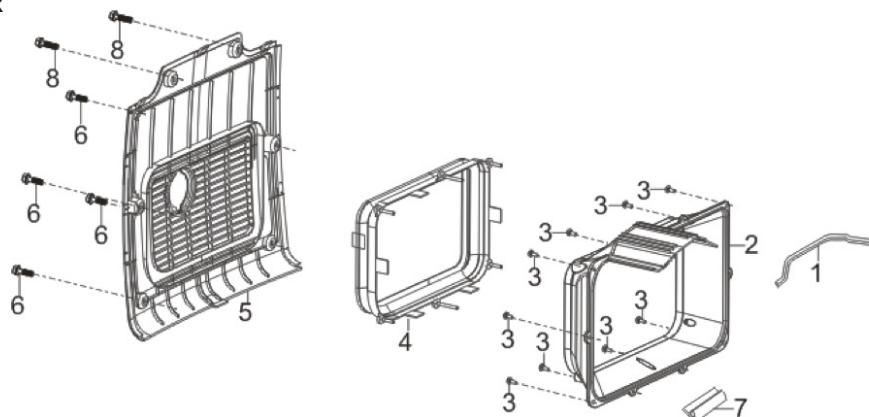

MUFFLER COVER

REF #	DESCRIPTION	QTY	BE PART #
5	MUFFLER COVER PANEL	1	85.571.768