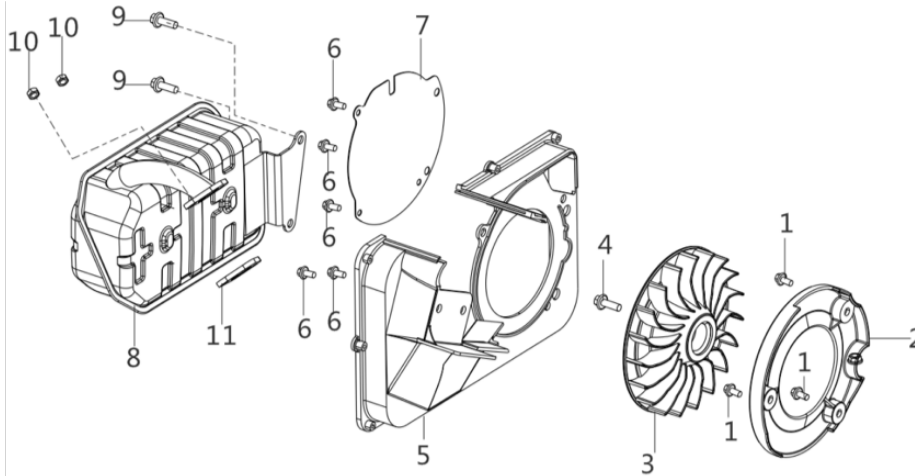

REF #	DESCRIPTION	QTY	BE PART #
1	MUFFLER ASSEMBLY	1	85.571.737
9	BOLT	2	
10	NUT	2	
11	EXHAUST OUTLET GASKET	1	
11	EXHAUST OUTLET GASKET(ONLY)	1	85.571.769