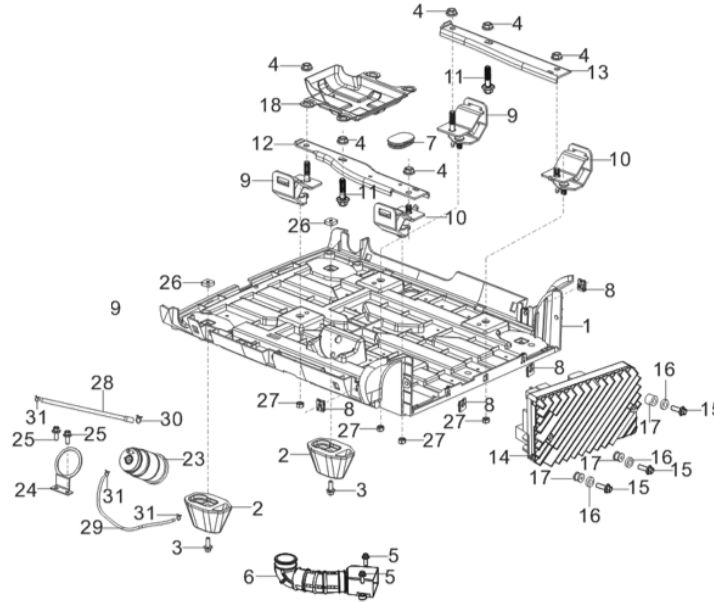

PARTS BREAKDOWN INVERTER GENERATOR

MODEL:BE3500IP

ENGINE FRAME

REF #	DESCRIPTION	QTY	BE PART #
1	FRAME ASSEMBLY	1	85.571.741
10	WHEEL SHAFT	1	85.571.704
11	WHEEL	1	
12	SLEEVE DUST COVER	1	
13	CABLE SLEEVE	1	

HANDLE

REF #	DESCRIPTION	QTY	BE PART #
1	HANDLE TUBE ASSEMBLY	1	85.571.712
2	SPRING WASHER	2	
3	BOLT	2	
4	RUBBER BLOCK	4	

PARTS BREAKDOWN INVERTER GENERATOR

MODEL:BE3500IP

CONTROL PANEL

REF #	DESCRIPTION	QTY	BE PART #
1	CONTROL PANEL ASSEMBLY	1	85.571.707
3	PANEL SEAT	1	85.571.743
19	FUEL TUBE	1	85.571.744
20	COLLAR	1	
21	COLLAR	1	
22	BREAKER	1	85.571.586
23	AUTO IDLE SWITCH	1	85.571.746
24	IGNITOR	1	85.571.747
25	120V TWISTLOCK SOCKET	1	85.571.748
26	120V DUPLEX SOCKET	1	85.571.592
27	BREAKER, 27 AMP	1	85.571.750
28	BREAKER, 20AMP	1	85.571.751
29	RED PARALELL SOCKET	1	85.571.589
30	BLACK PARALELL SOCKET	1	85.571.590
31	GROUNDING TERMINAL	1	85.571.654
32	12V SOCKET	1	85.571.652
33	USB SOCKET	1	85.571.653
34	BREAKER	1	85.571.593
35	BRIDGE RECTIFIER	1	85.571.049

PARTS BREAKDOWN INVERTER GENERATOR

MODEL:BE3500IP

INVERTER COVER

REF #	DESCRIPTION	QTY	BE PART #
1	LEFT SIDE SHELL	1	85.571.615
4	GREY COLORED DOOR, LEFT SIDE	1	85.571.614
8	RIGHT SIDE SHELL (RECOIL SIDE)	1	85.571.617
9	GREY COLORED DOOR, RECOIL SIDE	1	85.571.616
12	TOP SPILL GUARD	1	85.571.761
20	SPARK PLUG REPAIR KNOB	1	85.571.762
21	SPRING CLIP	1	85.571.763

PARTS BREAKDOWN INVERTER GENERATOR

MODEL:BE3500IP

INVERTER BASE

REF #	DESCRIPTION	QTY	BE PART #
1	BASE PLATE	1	85.571.764
2	FRAME SEAT	2	85.571.765
3	BOLT	2	
9	SHOCK ABSORBER	2	85.571.766
10	SHOCK ABSORBER	2	
14	INVERTER ASSEMBLY	1	85.571.705
23	CARBON CANISTER	1	85.571.706