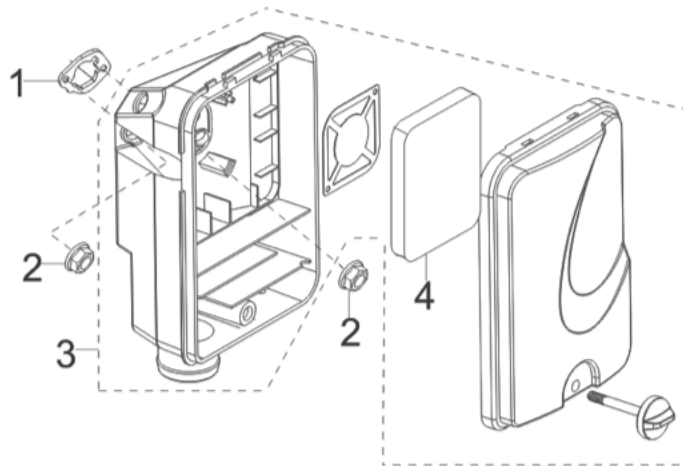

CARBURETOR ASSEMBLY

REF #	DESCRIPTION	QTY	BE PART #
1	CARBURETOR INSULATOR GASKET	1	85.571.701
2	CARBURETOR INSULATOR PLATE	1	
3	CARBURETOR GASKET	1	
4	CARBURETOR ASSEMBLY	1	
5	CLAMP	2	
6	FUEL TUBE	1	
7	CAP	1	
8	FUEL FILTER	1	85.571.575
8	FUEL FILTER (ONLY)	1	

PARTS BREAKDOWN INVERTER GENERATOR

MODEL:BE3500IP

FLYWHEEL/IMPELLER/STARTER PULLEY/IGNITION COIL

REF #	DESCRIPTION	QTY	BE PART #
7	IGNITION COIL TRIGGER	1	85.571.703
9	IGNITION COIL	1	

AIR CLEANER

REF #	DESCRIPTION	QTY	BE PART #
1	AIR CLEANER GASKET	1	85.571.702
2	NUT	2	
3	AIR CLEANER ASSEMBLY	1	
4	AIR CLEANER ELEMENT	1	