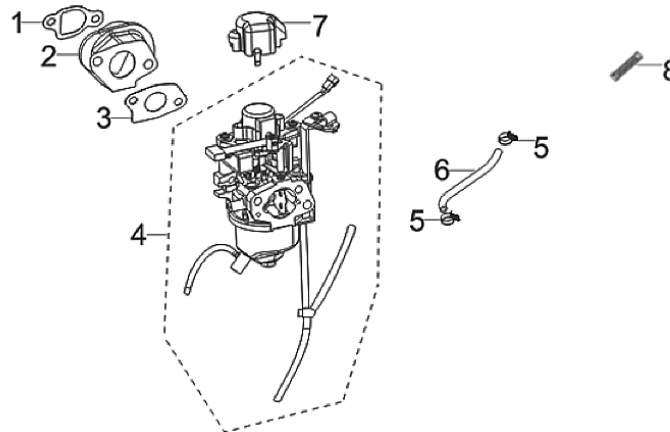

PARTS BREAKDOWN INVERTER GENERATOR

MODEL:BE3500IP

CRANKSHAFT CONNECTING ROD

REF #	DESCRIPTION	QTY	BE PART #
1	CRANKSHAFT ASSEMBLY	1	85.571.726

CRANKSHAFT ROD & RING SET

REF #	DESCRIPTION	QTY	BE PART #
1	PISTON RING SET	1	85.571.727
2	CONNECTING ROD	1	85.571.728
3	PISTON	1	85.571.729
4	PISTON PIN	1	
5	PISTON PIN CLIP	2	
1	PISTON RING SET	1	

PARTS BREAKDOWN INVERTER GENERATOR

MODEL:BE3500IP

CAMSHAFT ROD & RING SET

REF #	DESCRIPTION	QTY	BE PART #
1	CAMSHAFT ASSEMBLY	1	85.571.730
7	TAPPET VALVE	2	
2	VALVE	1	85.571.731
3	SEAL GUIDE	1	
4	VALVE SPRING	2	
5	VALVE SPRING SEAT	2	
6	VALVE LOCK CLAMP	4	
9	PLATE SUBASSEMBLY, LIFTER STOPPER	1	
10	VALVE ADJUSTING BOLT	2	85.571.732
11	ROCKER VALVE	2	
12	VALVE ADJUSTING NUT	2	
13	VALVE LOCK NUT	2	
8	LIFTER VALVE	2	85.571.733
9	PLATE SUBASSEMBLY, LIFTER STOPPER	1	
10	VALVE ADJUSTING BOLT	2	
11	ROCKER VALVE	2	
12	VALVE ADJUSTING NUT	2	
13	VALVE LOCK NUT	2	

PARTS BREAKDOWN INVERTER GENERATOR

MODEL:BE3500IP

STARTER RECOIL

REF #	DESCRIPTION	QTY	BE PART #
1	STARTER, RECOIL	1	85.571.700
3	STARTING ROPE GUIDE	1	
4	CABLE HANDLE OUTER SLEEVE	1	
5	BOLT	3	85.571.734
6	STARTER PULLEY	1	
7	STARTER CLIP SEAT	1	

CARBURETOR ASSEMBLY

REF #	DESCRIPTION	QTY	BE PART #
1	CARBURETOR INSULATOR GASKET	1	85.571.701
2	CARBURETOR INSULATOR PLATE	1	
3	CARBURETOR GASKET	1	
4	CARBURETOR ASSEMBLY	1	
5	CLAMP	2	
6	FUEL TUBE	1	
7	CAP	1	
8	FUEL FILTER	1	85.571.575
8	FUEL FILTER (ONLY)	1	