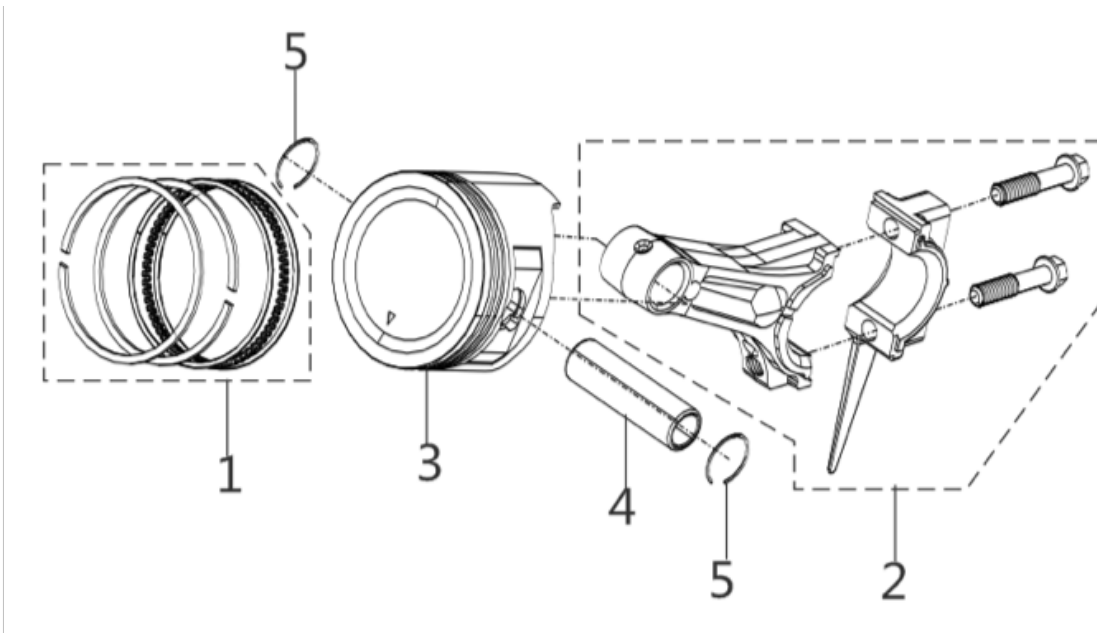

PARTS BREAKDOWN INVERTER GENERATOR

MODEL:BE3500IP

BEPOWEREQUIPMENT

.COM

PARTS BREAKDOWN INVERTER GENERATOR

MODEL:BE3500IP

CRANK CASE / GEAR ASSEMBLY

REF #	DESCRIPTION	QTY	BE PART #
2	DRAIN PLUG WASHER	2	85.571.713
3	DRAIN PLUG BOLT	2	
5	BEARING	1	85.571.714
6	OIL-SEAL	1	85.571.715
11	SENSOR, ENGINE OIL	1	85.571.716

CRANK CASE COVER

REF #	DESCRIPTION	QTY	BE PART #
2	OIL DIPSTICK	1	85.571.717
5	GASKET, CRANKCASE	1	85.571.718

PARTS BREAKDOWN INVERTER GENERATOR

MODEL:BE3500IP

CYLINDER HEAD ASSEMBLY / SPARK PLUG

REF #	DESCRIPTION	QTY	BE PART #
1	VALVER COVER BOLT	4	85.571.719
2	VALVE COVER	1	
3	VALVE COVER GASKET	1	
4	SPARK PLUG	1	85.571.720
7	BREATHER TUBE	1	85.571.721
8	CYLINDER HEAD	1	85.571.722
9	EXHAUST STUD	2	85.571.723
10	INTAKE STUD	2	85.571.724
11	CYLINDER HEAD GASKET	1	85.571.725
3	VALVE COVER GASKET	1	
6	OIL - SEAL	1	
5	HEAT SHIELD COVER	1	

PARTS BREAKDOWN INVERTER GENERATOR

MODEL:BE3500IP

CRANKSHAFT CONNECTING ROD

REF #	DESCRIPTION	QTY	BE PART #
1	CRANKSHAFT ASSEMBLY	1	85.571.726

CRANKSHAFT ROD & RING SET

REF #	DESCRIPTION	QTY	BE PART #
1	PISTON RING SET	1	85.571.727
2	CONNECTING ROD	1	85.571.728
3	PISTON	1	85.571.729
4	PISTON PIN	1	
5	PISTON PIN CLIP	2	
1	PISTON RING SET	1	

PARTS BREAKDOWN INVERTER GENERATOR

MODEL:BE3500IP

CAMSHAFT ROD & RING SET

REF #	DESCRIPTION	QTY	BE PART #
1	CAMSHAFT ASSEMBLY	1	85.571.730
7	TAPPET VALVE	2	
2	VALVE	1	85.571.731
3	SEAL GUIDE	1	
4	VALVE SPRING	2	
5	VALVE SPRING SEAT	2	
6	VALVE LOCK CLAMP	4	
9	PLATE SUBASSEMBLY, LIFTER STOPPER	1	
10	VALVE ADJUSTING BOLT	2	85.571.732
11	ROCKER VALVE	2	
12	VALVE ADJUSTING NUT	2	
13	VALVE LOCK NUT	2	
8	LIFTER VALVE	2	85.571.733
9	PLATE SUBASSEMBLY, LIFTER STOPPER	1	
10	VALVE ADJUSTING BOLT	2	
11	ROCKER VALVE	2	
12	VALVE ADJUSTING NUT	2	
13	VALVE LOCK NUT	2	