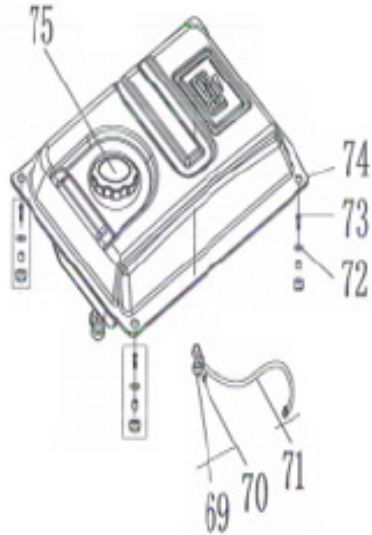

PARTS BREAKDOWN GENERATOR

MODEL:BE9400DFS

BEPOWEREQUIPMENT

.COM

PARTS BREAKDOWN GENERATOR

MODEL:BE9400DFS

WHEEL, FOOT, AND HANDLE KIT

REF #	DESCRIPTION	QTY	BE PART #
15	FLANGE BOLT	2	85.573.105
42	HANDLE COVER	2	
43	HANDLE	2	
44	HANDLE DRAIN PLUG	2	
45	GASKET	4	
46	FLANGE BOLT	2	
56	BRACKET COMPONENTS	2	
57	BRACKET	2	
58	NUT	3	
63	VIBRATION DAMPING PADS	2	
64	WHEELS ASSEMBLY	2	
65	AXLE	2	
66	FLAT WASHER	2	
60	LOCATING PIN	2	

PARTS BREAKDOWN GENERATOR

MODEL:BE9400DFS

ALTERNATOR

REF #	DESCRIPTION	QTY	BE PART #
3	VOLTAGE REGULATOR	1	85.573.100
5	CARBON BRUSH	1	85.573.101
13	ALTERNATOR BRACKET	1	85.573.102

MUFFLER

REF #	DESCRIPTION	QTY	BE PART #
20	MUFFLER BODY	1	85.573.103
21	BUSHING	1	
22	BOLT	2	
23	BOLT	3	
24	BRACKET	1	
25	BOLT	2	
26	GASKET	2	
27	CONNECTING PIPE	1	
28	FLAT WASHER	1	
29	SPRING WASHER	3	
30	FLANGE BOLT	1	
31	NUT	2	
32	SPRING WASHER	2	
33	GASKET	1	

PARTS BREAKDOWN GENERATOR

MODEL:BE9400DFS

FUEL TANK

REF #	DESCRIPTION	QTY	BE PART #
69	FUEL VALVE	1	85.573.109
74	FUEL TANK (BARE)	1	85.573.110

BATTERY

REF #	DESCRIPTION	QTY	BE PART #
60	BATTERY, LITHIUM-ION	1	85.573.108

PARTS BREAKDOWN GENERATOR

MODEL:BE9400DFS

PROPANE CONVERSION

REF #	DESCRIPTION	QTY	BE PART #
49	ELECTROMAGNETIC VALVE	1	85.573.106
55	REDUCING VALVE ASSEMBLY	1	85.573.107

CONTROL PANEL

REF #	DESCRIPTION	QTY	BE PART #
3	ENGINE SWITCH	1	85.573.119
4	HOUR DISPLAY	1	85.573.120
5	LOW OIL ALARM LIGHT	1	85.573.121
6	CHANGE OVER SWITCH	1	85.571.106
7	MASTER CIRCUIT BREAKER	1	85.573.122
9	SOCKET BREAKER	1	
10	SOCKET BREAKER	2	
8	PLUG, L14-30R, 30A	1	85.573.123
11	PLUG, L14-20R, 20A	1	
12	PLUG, L14-50R, 50A	1	
17	PANEL SEAT	1	85.573.124
14	COMPLETE ASSEMBLY	1	85.573.104