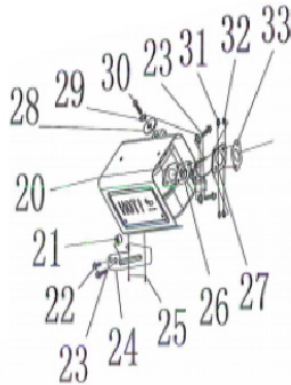

PARTS BREAKDOWN GENERATOR

MODEL:BE9400DFS

BEPOWEREQUIPMENT

.COM

PARTS BREAKDOWN GENERATOR

MODEL:BE9400DFS

WHEEL, FOOT, AND HANDLE KIT

REF #	DESCRIPTION	QTY	BE PART #
15	FLANGE BOLT	2	85.573.105
42	HANDLE COVER	2	
43	HANDLE	2	
44	HANDLE DRAIN PLUG	2	
45	GASKET	4	
46	FLANGE BOLT	2	
56	BRACKET COMPONENTS	2	
57	BRACKET	2	
58	NUT	3	
63	VIBRATION DAMPING PADS	2	
64	WHEELS ASSEMBLY	2	
65	AXLE	2	
66	FLAT WASHER	2	
60	LOCATING PIN	2	

PARTS BREAKDOWN GENERATOR

MODEL:BE9400DFS

ALTERNATOR

REF #	DESCRIPTION	QTY	BE PART #
3	VOLTAGE REGULATOR	1	85.573.100
5	CARBON BRUSH	1	85.573.101
13	ALTERNATOR BRACKET	1	85.573.102

MUFFLER

REF #	DESCRIPTION	QTY	BE PART #
20	MUFFLER BODY	1	85.573.103
21	BUSHING	1	
22	BOLT	2	
23	BOLT	3	
24	BRACKET	1	
25	BOLT	2	
26	GASKET	2	
27	CONNECTING PIPE	1	
28	FLAT WASHER	1	
29	SPRING WASHER	3	
30	FLANGE BOLT	1	
31	NUT	2	
32	SPRING WASHER	2	
33	GASKET	1	

PARTS BREAKDOWN GENERATOR

MODEL:BE9400DFS

FUEL TANK

REF #	DESCRIPTION	QTY	BE PART #
69	FUEL VALVE	1	85.573.109
74	FUEL TANK (BARE)	1	85.573.110

BATTERY

REF #	DESCRIPTION	QTY	BE PART #
60	BATTERY, LITHIUM-ION	1	85.573.108

PARTS BREAKDOWN GENERATOR

MODEL:BE9400DFS

PROPANE CONVERSION

REF #	DESCRIPTION	QTY	BE PART #
49	ELECTROMAGNETIC VALVE	1	85.573.106
55	REDUCING VALVE ASSEMBLY	1	85.573.107

CONTROL PANEL

REF #	DESCRIPTION	QTY	BE PART #
3	ENGINE SWITCH	1	85.573.119
4	HOUR DISPLAY	1	85.573.120
5	LOW OIL ALARM LIGHT	1	85.573.121
6	CHANGE OVER SWITCH	1	85.571.106
7	MASTER CIRCUIT BREAKER	1	85.573.122
9	SOCKET BREAKER	1	
10	SOCKET BREAKER	2	
8	PLUG, L14-30R, 30A	1	85.573.123
11	PLUG, L14-20R, 20A	1	
12	PLUG, L14-50R, 50A	1	
17	PANEL SEAT	1	85.573.124
14	COMPLETE ASSEMBLY	1	85.573.104