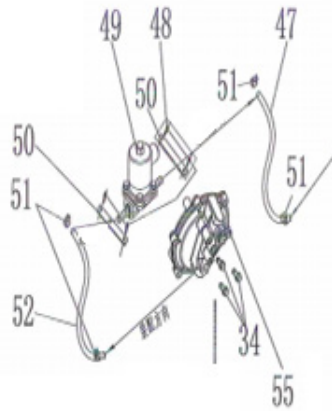

PARTS BREAKDOWN GENERATOR

MODEL:BE9400DFS

BEPOWEREQUIPMENT

.COM

PARTS BREAKDOWN GENERATOR

MODEL:BE9400DFS

WHEEL, FOOT, AND HANDLE KIT

REF #	DESCRIPTION	QTY	BE PART #
15	FLANGE BOLT	2	85.573.105
42	HANDLE COVER	2	
43	HANDLE	2	
44	HANDLE DRAIN PLUG	2	
45	GASKET	4	
46	FLANGE BOLT	2	
56	BRACKET COMPONENTS	2	
57	BRACKET	2	
58	NUT	3	
63	VIBRATION DAMPING PADS	2	
64	WHEELS ASSEMBLY	2	
65	AXLE	2	
66	FLAT WASHER	2	
60	LOCATING PIN	2	

PARTS BREAKDOWN GENERATOR

MODEL:BE9400DFS

ALTERNATOR

REF #	DESCRIPTION	QTY	BE PART #
3	VOLTAGE REGULATOR	1	85.573.100
5	CARBON BRUSH	1	85.573.101
13	ALTERNATOR BRACKET	1	85.573.102

MUFFLER

REF #	DESCRIPTION	QTY	BE PART #
20	MUFFLER BODY	1	85.573.103
21	BUSHING	1	
22	BOLT	2	
23	BOLT	3	
24	BRACKET	1	
25	BOLT	2	
26	GASKET	2	
27	CONNECTING PIPE	1	
28	FLAT WASHER	1	
29	SPRING WASHER	3	
30	FLANGE BOLT	1	
31	NUT	2	
32	SPRING WASHER	2	
33	GASKET	1	

PARTS BREAKDOWN GENERATOR

MODEL:BE9400DFS

FUEL TANK

REF #	DESCRIPTION	QTY	BE PART #
69	FUEL VALVE	1	85.573.109
74	FUEL TANK (BARE)	1	85.573.110

BATTERY

REF #	DESCRIPTION	QTY	BE PART #
60	BATTERY, LITHIUM-ION	1	85.573.108

PARTS BREAKDOWN GENERATOR

MODEL:BE9400DFS

PROPANE CONVERSION

REF #	DESCRIPTION	QTY	BE PART #
49	ELECTROMAGNETIC VALVE	1	85.573.106
55	REDUCING VALVE ASSEMBLY	1	85.573.107

CONTROL PANEL

REF #	DESCRIPTION	QTY	BE PART #
3	ENGINE SWITCH	1	85.573.119
4	HOUR DISPLAY	1	85.573.120
5	LOW OIL ALARM LIGHT	1	85.573.121
6	CHANGE OVER SWITCH	1	85.571.106
7	MASTER CIRCUIT BREAKER	1	85.573.122
9	SOCKET BREAKER	1	
10	SOCKET BREAKER	2	
8	PLUG, L14-30R, 30A	1	85.573.123
11	PLUG, L14-20R, 20A	1	
12	PLUG, L14-50R, 50A	1	
17	PANEL SEAT	1	85.573.124
14	COMPLETE ASSEMBLY	1	85.573.104