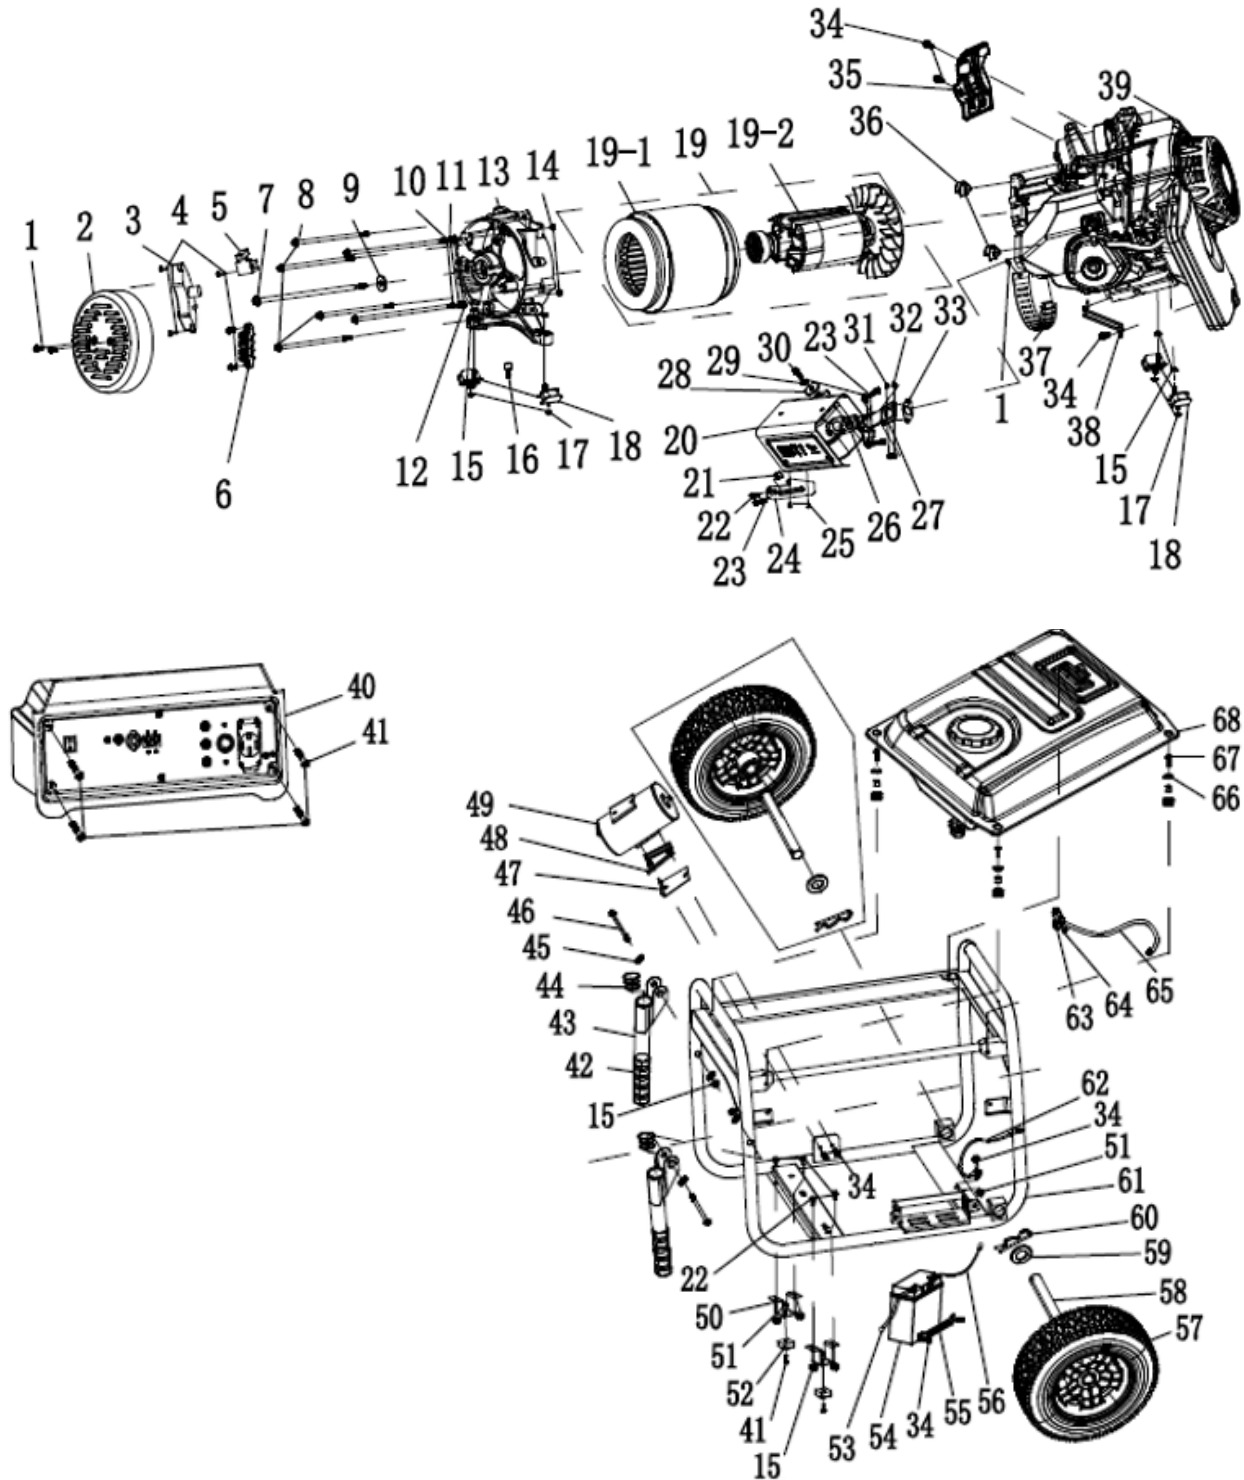

PARTS BREAKDOWN GENERATOR

MODEL:BE9400DFS

COMPLETE UNIT (FOR REFERENCE)