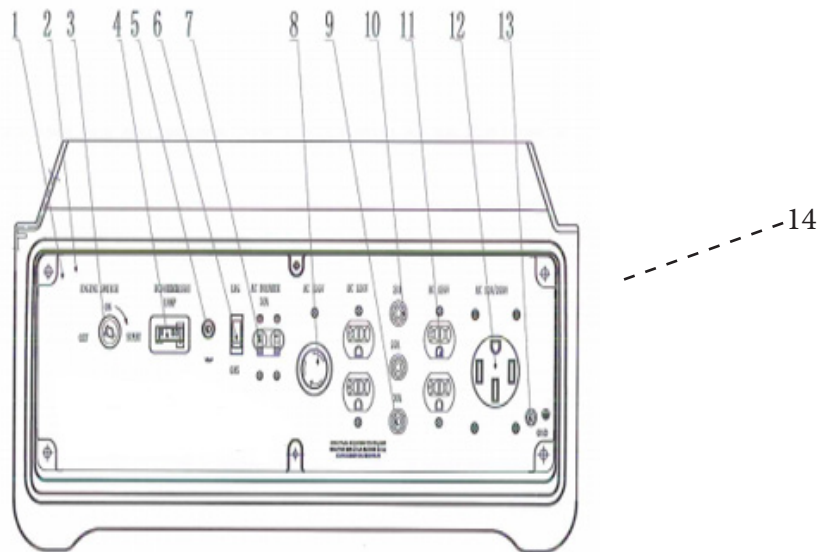

PARTS BREAKDOWN GENERATOR

MODEL:BE9400DFS

PROPANE CONVERSION

REF #	DESCRIPTION	QTY	BE PART #
49	ELECTROMAGNETIC VALVE	1	85.573.106
55	REDUCING VALVE ASSEMBLY	1	85.573.107

CONTROL PANEL

REF #	DESCRIPTION	QTY	BE PART #
3	ENGINE SWITCH	1	85.573.119
4	HOUR DISPLAY	1	85.573.120
5	LOW OIL ALARM LIGHT	1	85.573.121
6	CHANGE OVER SWITCH	1	85.571.106
7	MASTER CIRCUIT BREAKER	1	85.573.122
9	SOCKET BREAKER	1	
10	SOCKET BREAKER	2	
8	PLUG, L14-30R, 30A	1	85.573.123
11	PLUG, L14-20R, 20A	1	
12	PLUG, L14-50R, 50A	1	
17	PANEL SEAT	1	85.573.124
14	COMPLETE ASSEMBLY	1	85.573.104

PARTS BREAKDOWN GENERATOR

MODEL:BE9400DFS

VALVE COVER

REF #	DESCRIPTION	QTY	BE PART #
2	HEAD COVER	1	85.573.111
5	HEAD COVER GASKET	1	85.573.112

REF #	DESCRIPTION	QTY	BE PART #
NOT SHOWN	OIL DIPSTICK	1	85.573.109
NOT SHOWN	CYLINDER HEAD ASSEMBLY	1	85.573.126
NOT SHOWN	COIL ASSEMBLY	1	85.573.125
NOT SHOWN	CARBUREATOR ASSEMBLY	1	85.573.125
NOT SHOWN	CHOKE, SOLENOID ASSEMBLY	1	85.573.127
NOT SHOWN	SPARK PLUG	1	85.519.001
NOT SHOWN	RECOIL START ASSEMBLY	1	85.573.116
NOT SHOWN	RECOIL FAN IMPELLER	1	85.571.086
NOT SHOWN	STARTING MOTOR ASSEMBLY	1	85.573.117
NOT SHOWN	PANEL CIRCUIT BREAKER SET (4 PCE)	1	85.573.122
NOT SHOWN	PANEL PLUG SET (6 PCE)	1	85.573.123
NOT SHOWN	AIR FILTER ASSEMBLY	1	85.573.114