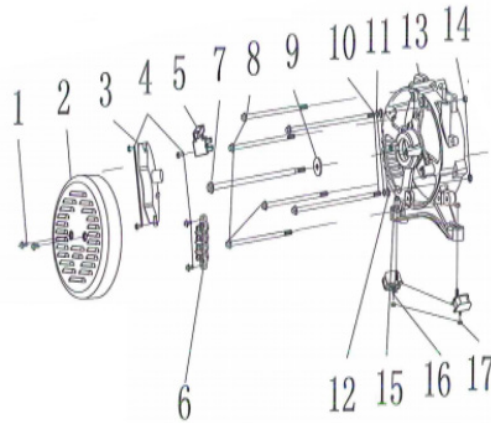

PARTS BREAKDOWN GENERATOR

MODEL:BE9400DFS

BEPOWEREQUIPMENT

.COM

PARTS BREAKDOWN GENERATOR

MODEL:BE9400DFS

WHEEL, FOOT, AND HANDLE KIT

REF #	DESCRIPTION	QTY	BE PART #
15	FLANGE BOLT	2	85.573.105
42	HANDLE COVER	2	
43	HANDLE	2	
44	HANDLE DRAIN PLUG	2	
45	GASKET	4	
46	FLANGE BOLT	2	
56	BRACKET COMPONENTS	2	
57	BRACKET	2	
58	NUT	3	
63	VIBRATION DAMPING PADS	2	
64	WHEELS ASSEMBLY	2	
65	AXLE	2	
66	FLAT WASHER	2	
60	LOCATING PIN	2	

PARTS BREAKDOWN GENERATOR

MODEL:BE9400DFS

ALTERNATOR

REF #	DESCRIPTION	QTY	BE PART #
3	VOLTAGE REGULATOR	1	85.573.100
5	CARBON BRUSH	1	85.573.101
13	ALTERNATOR BRACKET	1	85.573.102

MUFFLER

REF #	DESCRIPTION	QTY	BE PART #
20	MUFFLER BODY	1	85.573.103
21	BUSHING	1	
22	BOLT	2	
23	BOLT	3	
24	BRACKET	1	
25	BOLT	2	
26	GASKET	2	
27	CONNECTING PIPE	1	
28	FLAT WASHER	1	
29	SPRING WASHER	3	
30	FLANGE BOLT	1	
31	NUT	2	
32	SPRING WASHER	2	
33	GASKET	1	

PARTS BREAKDOWN GENERATOR

MODEL:BE9400DFS

FUEL TANK

REF #	DESCRIPTION	QTY	BE PART #
69	FUEL VALVE	1	85.573.109
74	FUEL TANK (BARE)	1	85.573.110

BATTERY

REF #	DESCRIPTION	QTY	BE PART #
60	BATTERY, LITHIUM-ION	1	85.573.108

PARTS BREAKDOWN GENERATOR

MODEL:BE9400DFS

PROPANE CONVERSION

REF #	DESCRIPTION	QTY	BE PART #
49	ELECTROMAGNETIC VALVE	1	85.573.106
55	REDUCING VALVE ASSEMBLY	1	85.573.107

CONTROL PANEL

REF #	DESCRIPTION	QTY	BE PART #
3	ENGINE SWITCH	1	85.573.119
4	HOUR DISPLAY	1	85.573.120
5	LOW OIL ALARM LIGHT	1	85.573.121
6	CHANGE OVER SWITCH	1	85.571.106
7	MASTER CIRCUIT BREAKER	1	85.573.122
9	SOCKET BREAKER	1	
10	SOCKET BREAKER	2	
8	PLUG, L14-30R, 30A	1	85.573.123
11	PLUG, L14-20R, 20A	1	
12	PLUG, L14-50R, 50A	1	
17	PANEL SEAT	1	85.573.124
14	COMPLETE ASSEMBLY	1	85.573.104