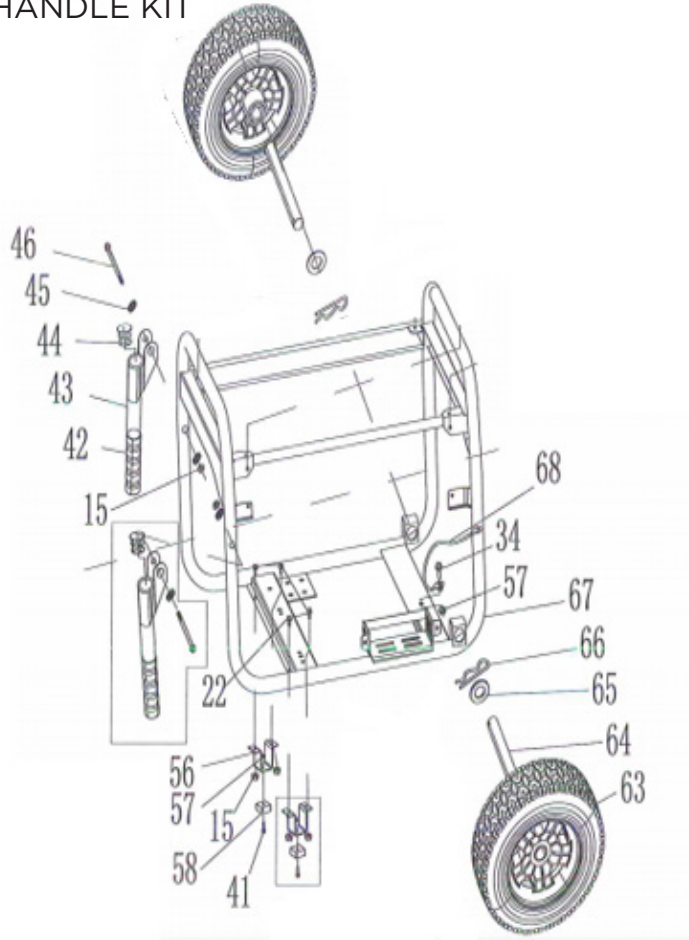

PARTS BREAKDOWN GENERATOR

MODEL:BE9400DFS

BEPOWEREQUIPMENT

.COM

PARTS BREAKDOWN GENERATOR

MODEL:BE9400DFS

WHEEL, FOOT, AND HANDLE KIT

REF #	DESCRIPTION	QTY	BE PART #
15	FLANGE BOLT	2	85.573.105
42	HANDLE COVER	2	
43	HANDLE	2	
44	HANDLE DRAIN PLUG	2	
45	GASKET	4	
46	FLANGE BOLT	2	
56	BRACKET COMPONENTS	2	
57	BRACKET	2	
58	NUT	3	
63	VIBRATION DAMPING PADS	2	
64	WHEELS ASSEMBLY	2	
65	AXLE	2	
66	FLAT WASHER	2	
60	LOCATING PIN	2	

PARTS BREAKDOWN GENERATOR

MODEL:BE9400DFS

ALTERNATOR

REF #	DESCRIPTION	QTY	BE PART #
3	VOLTAGE REGULATOR	1	85.573.100
5	CARBON BRUSH	1	85.573.101
13	ALTERNATOR BRACKET	1	85.573.102

MUFFLER

REF #	DESCRIPTION	QTY	BE PART #
20	MUFFLER BODY	1	85.573.103
21	BUSHING	1	
22	BOLT	2	
23	BOLT	3	
24	BRACKET	1	
25	BOLT	2	
26	GASKET	2	
27	CONNECTING PIPE	1	
28	FLAT WASHER	1	
29	SPRING WASHER	3	
30	FLANGE BOLT	1	
31	NUT	2	
32	SPRING WASHER	2	
33	GASKET	1	

PARTS BREAKDOWN GENERATOR

MODEL:BE9400DFS

FUEL TANK

REF #	DESCRIPTION	QTY	BE PART #
69	FUEL VALVE	1	85.573.109
74	FUEL TANK (BARE)	1	85.573.110

BATTERY

REF #	DESCRIPTION	QTY	BE PART #
60	BATTERY, LITHIUM-ION	1	85.573.108

PARTS BREAKDOWN GENERATOR

MODEL:BE9400DFS

PROPANE CONVERSION

REF #	DESCRIPTION	QTY	BE PART #
49	ELECTROMAGNETIC VALVE	1	85.573.106
55	REDUCING VALVE ASSEMBLY	1	85.573.107

CONTROL PANEL

REF #	DESCRIPTION	QTY	BE PART #
3	ENGINE SWITCH	1	85.573.119
4	HOUR DISPLAY	1	85.573.120
5	LOW OIL ALARM LIGHT	1	85.573.121
6	CHANGE OVER SWITCH	1	85.571.106
7	MASTER CIRCUIT BREAKER	1	85.573.122
9	SOCKET BREAKER	1	
10	SOCKET BREAKER	2	
8	PLUG, L14-30R, 30A	1	85.573.123
11	PLUG, L14-20R, 20A	1	
12	PLUG, L14-50R, 50A	1	
17	PANEL SEAT	1	85.573.124
14	COMPLETE ASSEMBLY	1	85.573.104