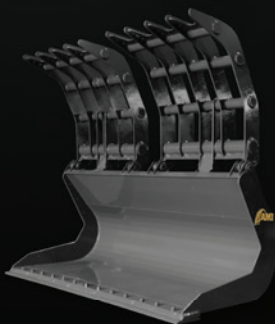

360° ROTATING FORK RACK

FORK RACK (ITA HOOK TYPE)

BOOM POLES

FIXED BOOM POLE
STRENX
ADVANCED STEEL

HYDRAULIC BOOM POLE
STRENX
ADVANCED STEEL

MECHANICAL BOOM POLE
STRENX
ADVANCED STEEL

GRAPPLES

MULTI-PURPOSE AG GRAPPLE

STRENX PERFORMANCE STEEL

LARGE DIAMETER PIPE GRAPPLE

STRENX PERFORMANCE STEEL

MAT GRAPPLE

STRENX PERFORMANCE STEEL

PIPE AND POLE GRAPPLE

STRENX PERFORMANCE STEEL

FEEDLOT GRAPPLE BUCKET

STRENX PERFORMANCE STEEL **HARDOX** IN THE BODY

QUICK ATTACH GRAPPLE

STRENX PERFORMANCE STEEL **HARDOX** IN THE BODY

SCRAP GRAPPLE BUCKET

STRENX PERFORMANCE STEEL

GARBAGE GRAPPLE BUCKET

STRENX PERFORMANCE STEEL **HARDOX** IN THE BODY

ROOT RAKE GRAPPLE

HARDOX IN THE BODY

ROOT RAKES

ROOT RAKE
HARDOX
IN THE BODY

ROOT RAKE GRAPPLE
HARDOX
IN THE BODY

RAIL CAR COUPLER
STRENX
ADVANCED STEEL

SNOW BLADES

REACTOR
FLUID EDGE