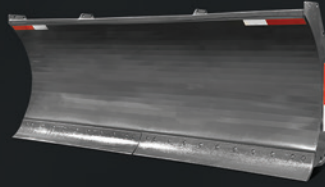

DOZER BLADE