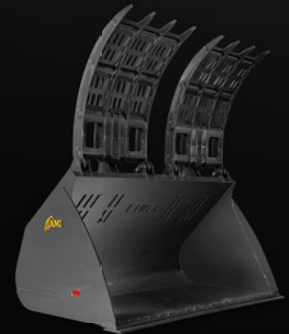

HARDOX
IN HV BODY

HIGH DUMP BUCKET

STRENX
ADVANCED STEEL

HARDOX
IN HV BODY

SCRAP GRAPPLE BUCKET

STRENX
ADVANCED STEEL

GARBAGE GRAPPLE BUCKET

STRENX
ADVANCED STEEL

HARDOX
IN HV BODY

MULTI-PURPOSE 4-IN-1 BUCKET

STRENX PERFORMANCE STEEL **HARDOX** IN HV BODY

FEEDLOT GRAPPLE BUCKET

STRENX PERFORMANCE STEEL **HARDOX** IN HV BODY

WASTE PILING BUCKET

STRENX PERFORMANCE STEEL **HARDOX** IN HV BODY