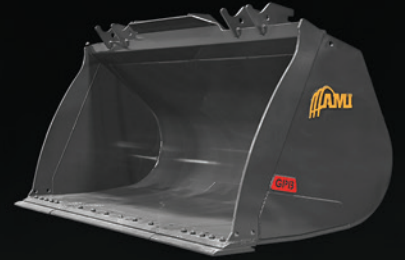

WHEEL LOADER ATTACHMENTS

www.amiattachments.com

BUCKETS

2-PASS BUCKET

STRENX
ADVANCED STEEL

HARDOX
IN HV BODY

GENERAL PURPOSE BUCKET

HARDOX
IN HV BODY

GRAPPLE-READY GENERAL PURPOSE BUCKET

HARDOX
IN HV BODY

KICKBOX

HEAVY DUTY GENERAL PURPOSE BUCKET

STRENX
ADVANCED STEEL

HARDOX
IN HV BODY

KICKBOX EJECTOR BUCKET

STRENX
ADVANCED STEEL