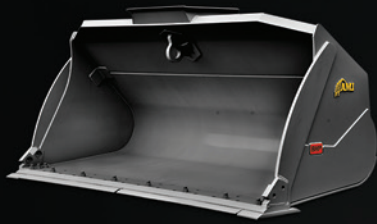

GRAPPLE-READY GENERAL PURPOSE BUCKET

HARDOX
IN HV BODY

KICKBOX

HEAVY DUTY GENERAL PURPOSE BUCKET

STRENX
ADVANCED STEEL

HARDOX
IN HV BODY

KICKBOX EJECTOR BUCKET

STRENX
ADVANCED STEEL