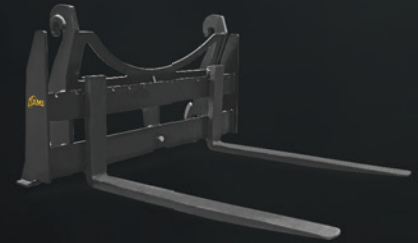

LUMBER STYLE FORK RACK

COMPOST FORK
STRENX **HARDOX**
ADVANCED STEEL ADVANCED STEEL

FORK RACK WITH HYDRAULIC SIDE SHIFT

FORK RACK WITH HYDRAULIC TINE POSITIONERS

FORK RACK (SHAFT TYPE TINE)

CAR BODY FORK
STRENX
ADVANCED STEEL

360° ROTATING FORK RACK

FORK RACK (ITA HOOK TYPE)

BOOM POLES

FIXED BOOM POLE
STRENX
ADVANCED STEEL

HYDRAULIC BOOM POLE
STRENX
ADVANCED STEEL

MECHANICAL BOOM POLE
STRENX
ADVANCED STEEL

GRAPPLES

MULTI-PURPOSE AG GRAPPLE