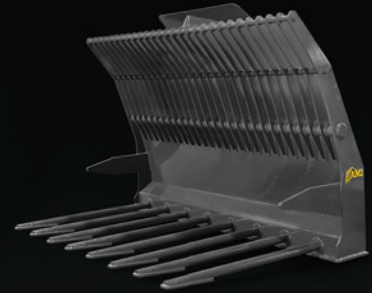

STRENX PERFORMANCE STEEL **HARDOX** IN HV BODY

COAL STOCKPILE BUCKET

STRENX PERFORMANCE STEEL **HARDOX** IN HV BODY

HYDRAULIC COUPLER

STRENX PERFORMANCE STEEL

FORKS

QUARRY EXTRACTING FORK RACK
(SHAFT TYPE TINE) **STRENX**
ADVANCED STEEL

LUMBER STYLE FORK RACK

COMPOST FORK
STRENX **HARDOX**
ADVANCED STEEL ADVANCED STEEL

FORK RACK WITH HYDRAULIC SIDE SHIFT

FORK RACK WITH HYDRAULIC TINE POSITIONERS

FORK RACK (SHAFT TYPE TINE)

CAR BODY FORK
STRENX
ADVANCED STEEL

360° ROTATING FORK RACK

FORK RACK (ITA HOOK TYPE)

BOOM POLES

FIXED BOOM POLE
STRENX
ADVANCED STEEL

HYDRAULIC BOOM POLE
STRENX
ADVANCED STEEL

MECHANICAL BOOM POLE
STRENX
ADVANCED STEEL

GRAPPLES

MULTI-PURPOSE AG GRAPPLE