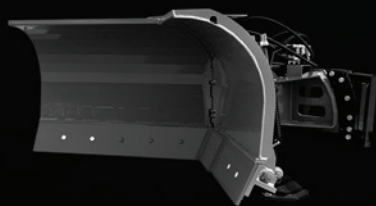

6-WAY BLADE