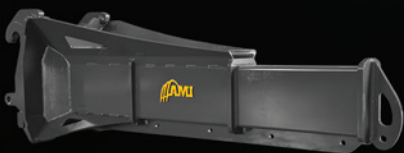

STRENX PERFORMANCE STEEL **HARDOX** IN HV BODY

COAL STOCKPILE BUCKET

STRENX PERFORMANCE STEEL **HARDOX** IN HV BODY

HYDRAULIC COUPLER

STRENX PERFORMANCE STEEL

FORKS

QUARRY EXTRACTING FORK RACK
(SHAFT TYPE TINE) **STRENX**
ADVANCED STEEL

LUMBER STYLE FORK RACK

COMPOST FORK
STRENX **HARDOX**
ADVANCED STEEL ADVANCED STEEL

FORK RACK WITH HYDRAULIC SIDE SHIFT

FORK RACK WITH HYDRAULIC TINE POSITIONERS

FORK RACK (SHAFT TYPE TINE)

CAR BODY FORK
STRENX
ADVANCED STEEL

360° ROTATING FORK RACK

FORK RACK (ITA HOOK TYPE)

BOOM POLES

FIXED BOOM POLE
STRENX
ADVANCED STEEL

HYDRAULIC BOOM POLE
STRENX
ADVANCED STEEL

MECHANICAL BOOM POLE
STRENX
ADVANCED STEEL

GRAPPLES

MULTI-PURPOSE AG GRAPPLE