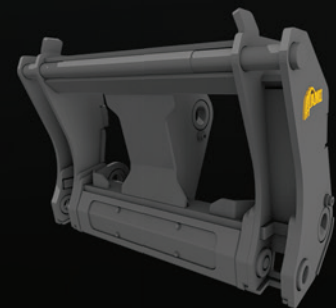

SEVERE DUTY SPADE NOSE ROCK BUCKET

STRENX PERFORMANCE STEEL **HARDOX** IN HV BODY

SPOON BUCKET

HARDOX IN HV BODY

GRADING BUCKET

STRENX PERFORMANCE STEEL **HARDOX** IN HV BODY

COUPLERS

SIDE DUMP BUCKET

STRENX PERFORMANCE STEEL **HARDOX** IN HV BODY

COAL STOCKPILE BUCKET

STRENX PERFORMANCE STEEL **HARDOX** IN HV BODY

HYDRAULIC COUPLER

STRENX PERFORMANCE STEEL

FORKS

QUARRY EXTRACTING FORK RACK
(SHAFT TYPE TINE) **STRENX**
ADVANCED STEEL