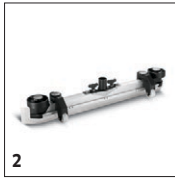

Equipment

Disc brush	■
FACT	-
DOSE	-
Charger	■
Curved squeegee	■

■ Included in delivery.

		Order no.	Hardness / Brush type	Diameter	Colour	Quantity	RRP	Description	
Disc brushes for BD									
Disc brush	1	4.905-026.0	medium	510 mm	red	1 piece(s)			<input checked="" type="checkbox"/>
	2	4.905-027.0	soft	510 mm	natural	1 piece(s)			<input type="checkbox"/>
	3	4.905-029.0	hard	510 mm	black	1 piece(s)			<input type="checkbox"/>

Included in delivery.
 Available accessories.

		Order no.	Length	Colour	Quantity	RRP	Description	
Squeegee, complete								
Squeegee	1	4.777-411.0	850 mm	transparent	1 piece(s)			<input checked="" type="checkbox"/>
	2	4.777-401.0	850 mm	transparent	1 piece(s)			<input type="checkbox"/>