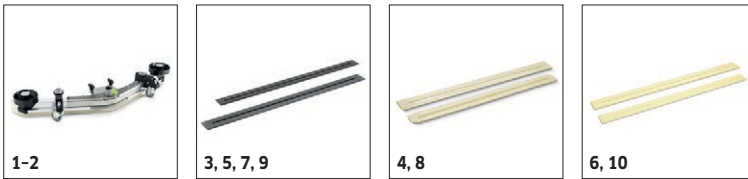

Order no.	Length	Colour	Quantity	RRP	Description	
Squeegee, complete								
Squeegee	1	4.777-079.0	900 mm	transparent	1 piece(s)			☐
	2	4.777-080.0	1000 mm	transparent	1 piece(s)			☐
Squeegees for suction bars								
Suction lips	3	6.273-207.0	890 mm	transparent	2 parts			☐
	4	6.273-229.0	890 mm	transparent	2 parts			☐
	5	6.273-213.0	890 mm	blue	2 parts			☐
	6	6.273-290.0	890 mm	transparent	2 parts			☐
	7	6.273-208.0	960 mm	transparent	2 parts			☐
	8	6.273-205.0	960 mm	transparent	2 parts			☐
	9	6.273-214.0	960 mm	blue	2 parts			☐
	10	6.273-291.0	960 mm	transparent	2 parts			☐
Rubber lip set corrugated oil resistant	11	6.273-023.0	1010 mm	transparent	2 parts			☐
	12	6.273-024.0	1116 mm	transparent	2 parts			☐

■ Included in delivery. □ Available accessories.