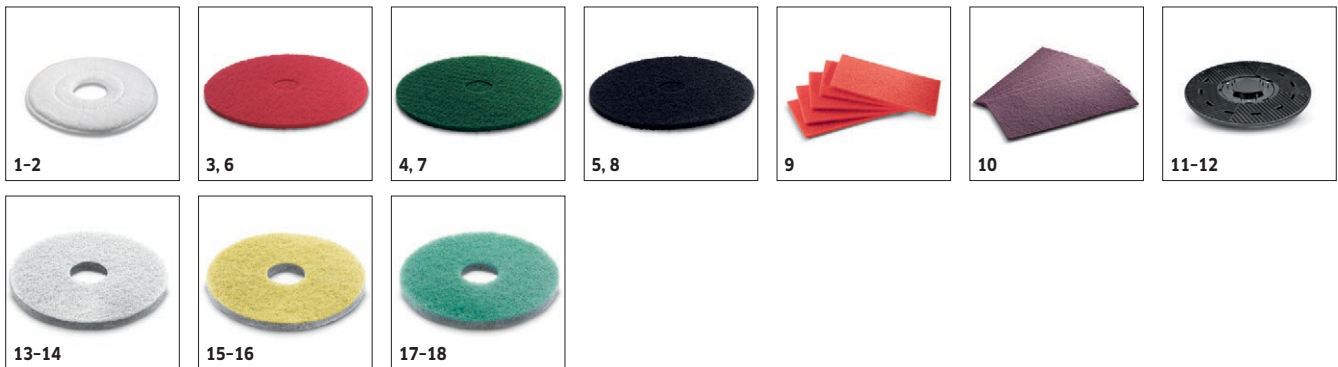

■ Included in delivery. □ Available accessories.

		Order no.	Length	Diameter	Quantity	RRP	Description	
Other attachment kits								
Auto-Fill	1	4.035-345.0			1 piece(s)			<input checked="" type="checkbox"/>
Suction hose accessories	2	4.444-015.0	3,25 m		1 piece(s)			<input type="checkbox"/>
Spray extraction mounting kit								
Spray suction kit	3	2.642-740.0			1 piece(s)			<input type="checkbox"/>

■ Included in delivery. □ Available accessories.

		Order no.	Hardness / Brush type	Diameter	Colour	Quantity	RRP	Description	
Microfibre pad									
Microfibre pad	1	6.371-078.0	microfibre	381 mm	white	5 piece(s)			<input type="checkbox"/>
	2	6.369-959.0	microfibre	356 mm	white	5 piece(s)			<input type="checkbox"/>
Pads									
Pad	3	6.369-003.0	medium-soft	356 mm	red	5 piece(s)			<input type="checkbox"/>
	4	6.369-002.0	medium-hard	356 mm	green	5 piece(s)			<input type="checkbox"/>
	5	6.369-001.0	hard	356 mm	black	5 piece(s)			<input type="checkbox"/>
	6	6.369-791.0	medium-soft	381 mm	red	5 piece(s)			<input type="checkbox"/>
	7	6.369-790.0	medium-hard	381 mm	green	5 piece(s)			<input type="checkbox"/>
	8	6.369-789.0	hard	381 mm	black	5 piece(s)			<input type="checkbox"/>
	9	6.371-000.0	medium-soft	650 mm	red	5 piece(s)			<input type="checkbox"/>
	10	4.642-025.0	hard	650 mm	brown	5 piece(s)			<input type="checkbox"/>
Pad drive board									
Pad drive board	11	4.762-446.0		335 mm		1 piece(s)			<input type="checkbox"/>
	12	4.762-447.0		375 mm		1 piece(s)			<input type="checkbox"/>
Diamond pads									
Diamond pad	13	6.371-250.0	coarse	356 mm	white	5 piece(s)			<input type="checkbox"/>
	14	6.371-252.0	coarse	385 mm	white	5 piece(s)			<input type="checkbox"/>
	15	6.371-251.0	medium	356 mm	yellow	5 piece(s)			<input type="checkbox"/>
	16	6.371-253.0	medium	385 mm	yellow	5 piece(s)			<input type="checkbox"/>
	17	6.371-235.0	fine	356 mm	green	5 piece(s)			<input type="checkbox"/>
	18	6.371-236.0	fine	385 mm	green	5 piece(s)			<input type="checkbox"/>