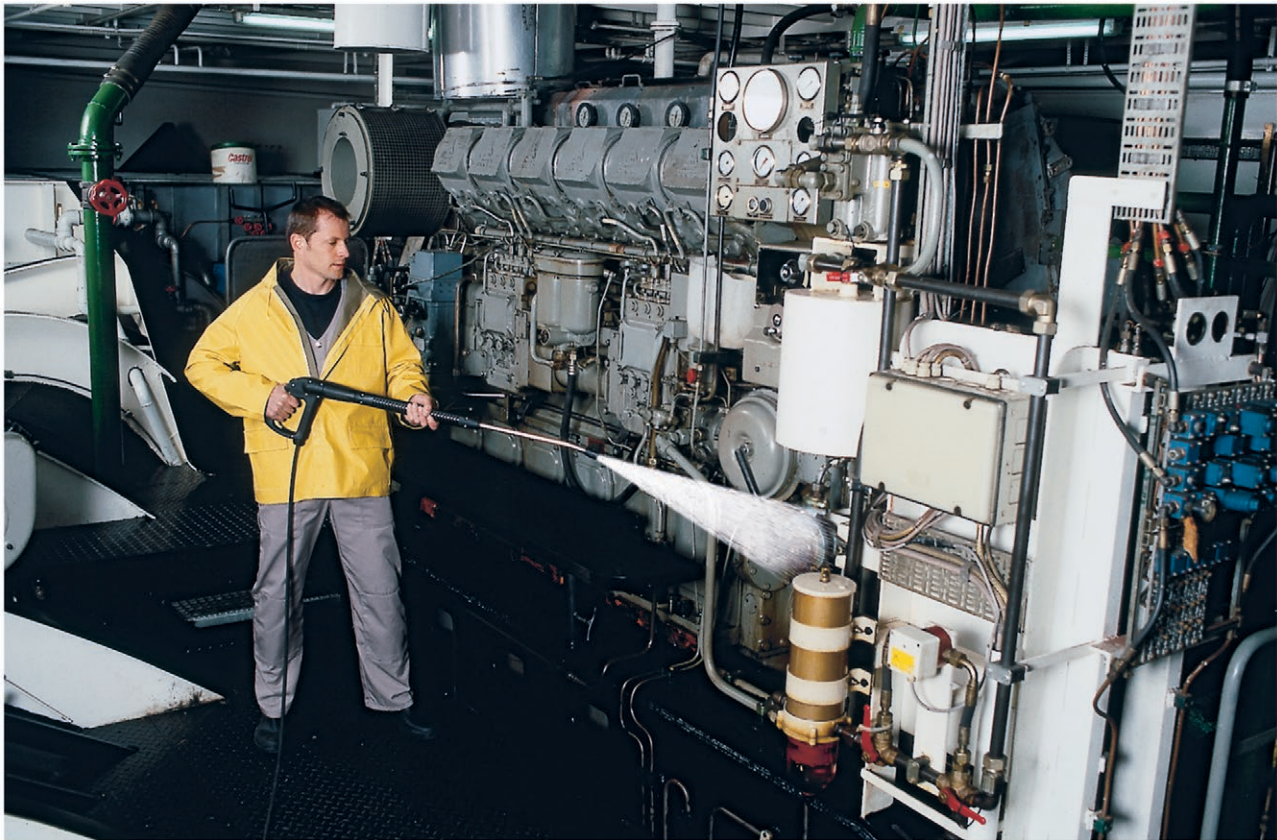

## **HDS 4.8/30 Ek ST NG 440V 3ph**

Rugged LP heated cabinet pressure washer built for convenience and easy maintenance. The motor and pump are backed by generous 7-year warranties.