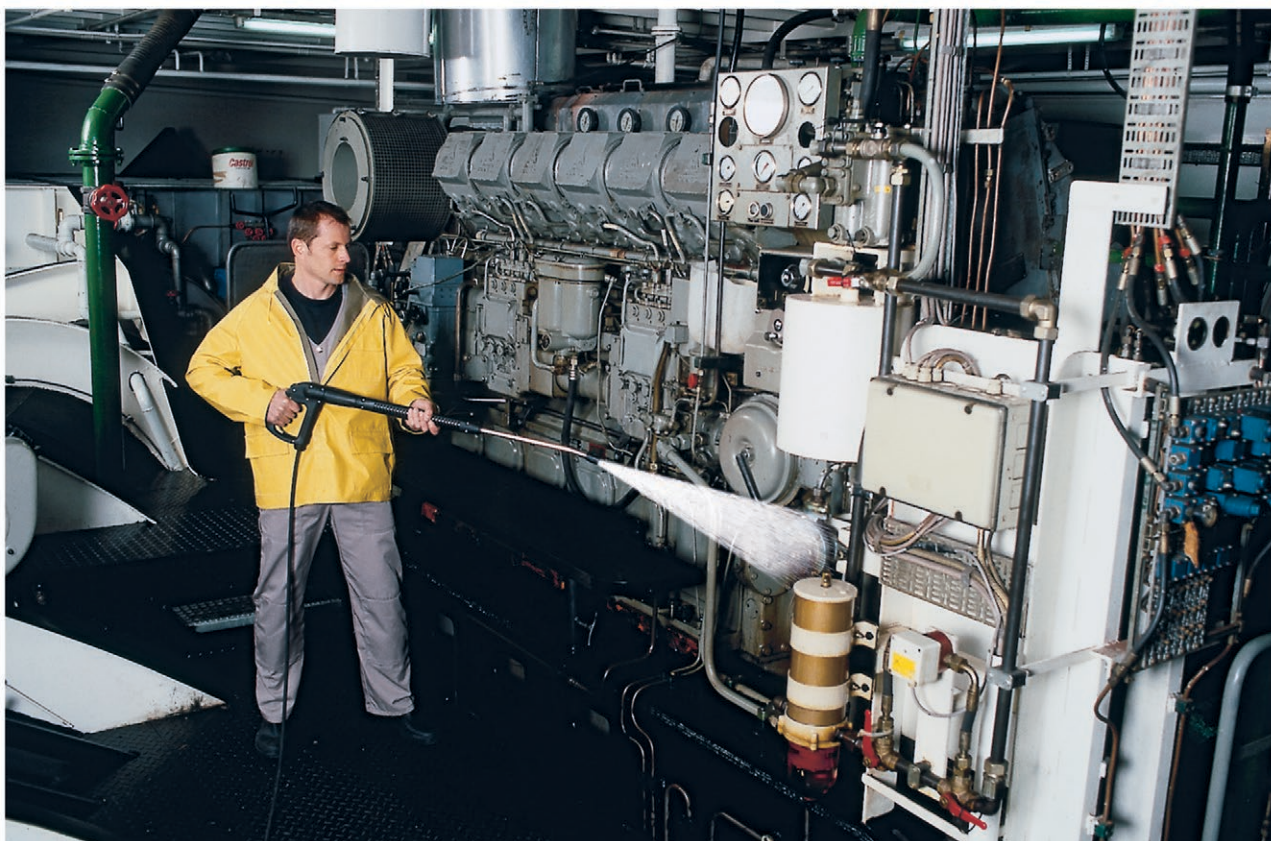

## HDS 4.8/30 En ST NG 220V 1ph

Rugged LP heated cabinet pressure washer built for convenience and easy maintenance. The motor and pump are backed by generous 7-year warranties.