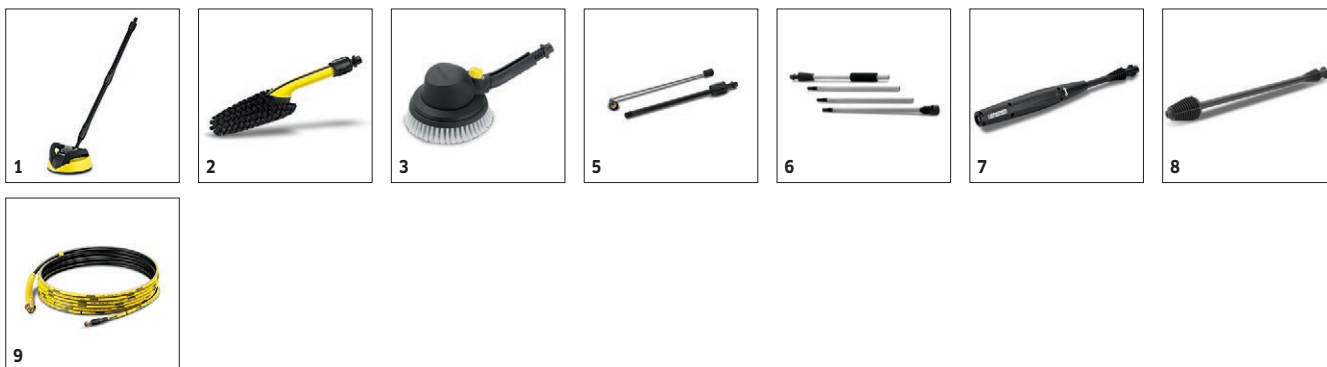

K 5

1.603-372.0

		Order no.					RRP	Description	
Hard surface cleaners									
T 300 Deck and Driveway Cleaner *KNA	1	2.643-211.0							☐
Brushes									
Wheel Rim Brush	2	2.642-186.0							☐
Rotating wash brush	3	2.642-786.0						Rotating wash brush for cleaning all smooth surfaces, e.g. paint, glass or plastic.	☐
Wash Brush *KNA	4	2.642-859.0							☐
Spray lances									
Right Angle Wand	5	2.640-741.0							☐
Four Piece Extension Wand	6	2.640-746.0							☐
	7	2.642-888.0							☐
	8	2.642-863.0							☐
Special applications									
25ft Pipe Cleaning Hose	9	2.642-183.0							☐
Suction hose SH 3	10	2.643-101.0							☐
Foam nozzle FJ 3	11	2.643-146.0							☐

☐ Available accessories.