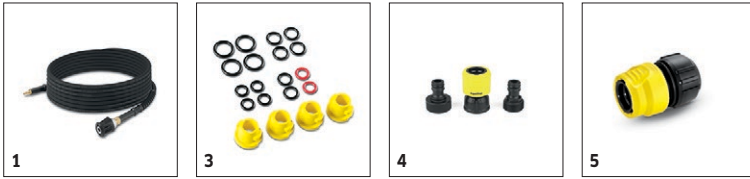

K 5

1.603-372.0

		Order no.					RRP	Description	
Hard surface cleaners									
T 300 Deck and Driveway Cleaner *KNA	1	2.643-211.0							<input type="checkbox"/>
Brushes									
Wheel Rim Brush	2	2.642-186.0							<input type="checkbox"/>
Rotating wash brush	3	2.642-786.0						Rotating wash brush for cleaning all smooth surfaces, e.g. paint, glass or plastic.	<input type="checkbox"/>
Wash Brush *KNA	4	2.642-859.0							<input type="checkbox"/>
Spray lances									
Right Angle Wand	5	2.640-741.0							<input type="checkbox"/>
Four Piece Extension Wand	6	2.640-746.0							<input type="checkbox"/>
	7	2.642-888.0							<input type="checkbox"/>
	8	2.642-863.0							<input type="checkbox"/>
Special applications									
25ft Pipe Cleaning Hose	9	2.642-183.0							<input type="checkbox"/>
Suction hose SH 3	10	2.643-101.0							<input type="checkbox"/>
Foam nozzle FJ 3	11	2.643-146.0							<input type="checkbox"/>

Available accessories.

K 5

1.603-372.0

		Order no.					RRP	Description	
High-pressure hose									
25ft Extension Hose - QC	1	2.642-588.0							<input type="checkbox"/>
Miscellaneous									
Trigger Gun - QuickConnect	2	2.642-581.0							<input type="checkbox"/>
O-Ring Set	3	2.642-189.0							<input type="checkbox"/>
PW Quick Connect Kit f. garden hose *KNA	4	2.645-221.0							<input type="checkbox"/>
Connectors/Tap adaptors									
Universal hose coupling with Aqua Stop	5	2.645-192.0							<input type="checkbox"/>