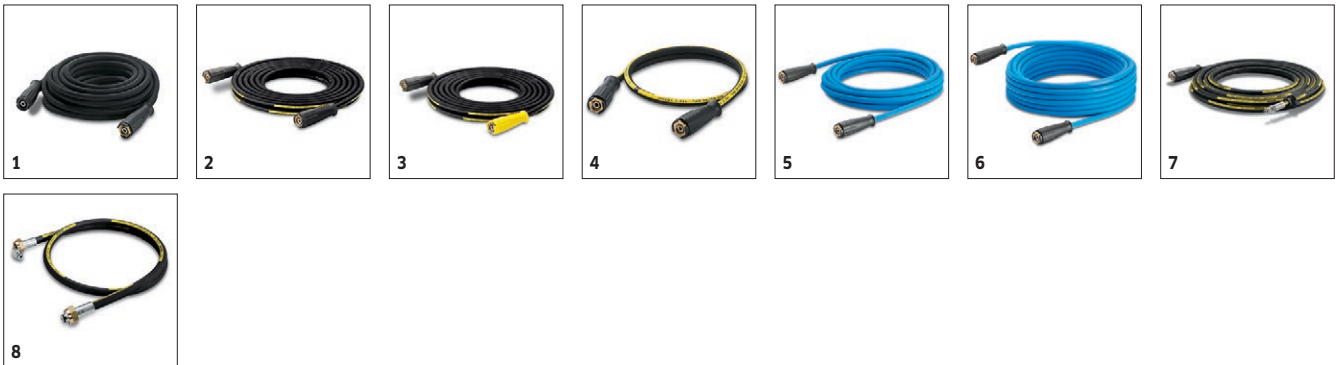

HDS 3.9/30 Pe Cage

Electric start Kärcher oil fired hot water skids are used in today's most rugged and demanding environments. See why these are popular choices for industrial pressure washer cleaning needs.

HDS 3.9/30 Pe Cage

Technical data

Water Volume	GPM	3,9
Operating pressure	PSI	3000
Weight	lbs	805
Dimensions (L x W x H)	in	41

Equipment

Anti-twist system (AVS)	-
Servo Control	-

		Order no.	ID		Length	RRP	Description	
Standard with unions on both sides								
High-pressure hose packaged	1	6.391-342.0	ID 8	315 bar	10 m			▲
Longlife 400 with unions on both sides								
High-pressure hose packaged	2	6.391-354.0	ID 8	400 bar	10 m			▲
High-pressure hose Longlife 400, 15 m, DN 8, including rotary coupling	3	6.389-709.0	ID 8	400 bar	15 m			▲
High-pressure hose 1.5 m, DN 8, including connectors	4	6.390-178.0	ID 8	400 bar	1,5 m			□
Longlife food design with screw connections at both ends								
High pressure hose food DN 8 / 10 m	5	6.391-864.0	ID 8	400 bar	10 m			▲
High-pressure hose food industry 400 bar, 20 m, DN 8, including rotary coupling	6	6.391-887.0	ID 8	400 bar	20 m			▲
Longlife 400								
High-pressure hose packaged	7	6.391-351.0	ID 8	400 bar	10 m			□
Special hoses								
High-pressure hose 1.5 m, DN 8, including connectors, outlet bend	8	6.388-886.0	ID 8	400 bar	1,5 m			□

□ Available accessories. ▲ Extension hose.

1

2-3

		Order no.	Water Volume				RRP	Description	
Trigger guns									
High end high-pressure trigger gun	1	4.775-823.0							<input type="checkbox"/>
Quick connect									
Quick coupling	2	6.401-458.0							<input type="checkbox"/>
Plug nipple	3	6.401-459.0							<input type="checkbox"/>

Available accessories. ▲ Extension hose.

		Order no.	Nozzle size				RRP	Description	
Power nozzle spray angle 25°									
25° power nozzle for applying cleaning agent	1	2.884-521.0	250						<input type="checkbox"/>