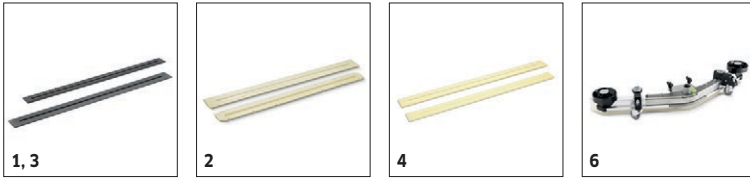

Order no.	Length	Colour	Quantity	RRP	Description	
Squeegees for suction bars								
Suction lips	1	6.273-207.0	890 mm	transparent	2 parts			☐
	2	6.273-229.0	890 mm	transparent	2 parts			☐
	3	6.273-213.0	890 mm	blue	2 parts			☐
	4	6.273-290.0	890 mm	transparent	2 parts			☐
Rubber lip set corrugated oil resistant	5	6.273-023.0	1010 mm	transparent	2 parts			☐
Squeegee, complete								
Squeegee	6	4.777-079.0	900 mm	transparent	1 piece(s)			☐

■ Included in delivery. □ Available accessories.