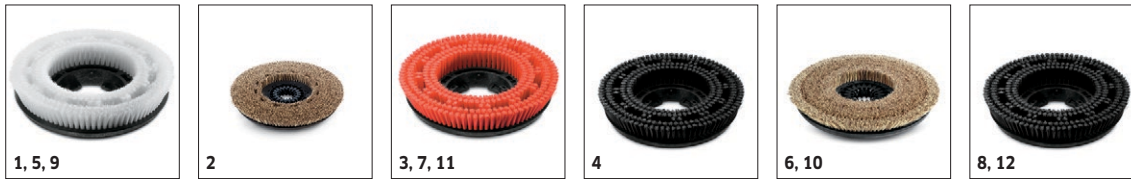

Order no.	Hardness / Brush type	Diameter	Colour	Quantity	RRP	Description	
Disc brushes for BD									
Disc brush	1	4.905-028.0	very soft	510 mm	white	1 piece(s)			☐
	2	4.905-027.0	soft	510 mm	natural	1 piece(s)			☐
	3	4.905-026.0	medium	510 mm	red	1 piece(s)			☐
	4	4.905-029.0	hard	510 mm	black	1 piece(s)			☐
	5	4.905-015.0	very soft	300 mm	white	1 piece(s)			☐
	6	4.905-016.0	soft	300 mm	natural	1 piece(s)			☐
	7	4.905-014.0	medium	300 mm	red	1 piece(s)			☐
	8	4.905-017.0	hard	300 mm	black	1 piece(s)			☐
	9	4.905-011.0	very soft	355 mm	white	1 piece(s)			☐
	10	4.905-012.0	soft	355 mm	natural	1 piece(s)			☐
	11	4.905-010.0	medium	355 mm	red	1 piece(s)			☐
	12	4.905-013.0	hard	355 mm	black	1 piece(s)			☐

■ Included in delivery. □ Available accessories.