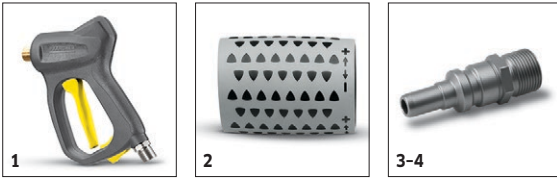

■ Included in delivery. □ Available accessories. ▲ Extension hose.

		Order no.					RRP	Description	
Nozzle union									
Nozzle connector	1	5.401-210.0							<input type="checkbox"/>
Nozzle union food industry	2	5.401-318.0							<input type="checkbox"/>
Spacer (including nozzle union)									
Spacer (incl.nozzle union)	3	5.394-294.0							<input type="checkbox"/>
Coupling parts									
	4	6.987-705.0							<input type="checkbox"/>
Rotary coupling									
Rotary coupling	5	4.401-091.0							<input type="checkbox"/>
Coupling									
Coupler -2xM22x1,5	6	4.403-002.0							<input type="checkbox"/>
Connector									
Nozzle connector/screw connector	7	4.402-022.0							<input type="checkbox"/>
Adapters									
Adapter M22 - Swivel	8	4.424-004.0							<input type="checkbox"/>

■ Included in delivery. □ Available accessories. ▲ Extension hose.

1

2-4

		Order no.	Nozzle size				RRP	Description	
HP nozzle spray angle 0°									
HP nozzle spray angle 0°	1	2.884-537.0	60						<input type="checkbox"/>
Power nozzle spray angle 15°									
Power nozzle spray angle 15°	2	2.883-391.0	60						<input type="checkbox"/>
Power nozzle spray angle 25°									
Power nozzle 25° spray angle	3	2.883-402.0	60						<input type="checkbox"/>
Power nozzle spray angle 40°									
Power nozzle 40° spray angle	4	2.884-525.0	55						<input type="checkbox"/>

■ Included in delivery. □ Available accessories. ▲ Extension hose.

		Order no.	Water Volume			RRP	Description	
Trigger guns								
High end high-pressure trigger gun	1	4.775-823.0						<input type="checkbox"/>
Servo control								
Rotary controller stainless steel 416L	2	4.775-800.0	750-1100 l/h					<input type="checkbox"/>
Quick connect								
Quick coupling	3	6.401-458.0						<input type="checkbox"/>
Plug nipple	4	6.401-459.0						<input type="checkbox"/>