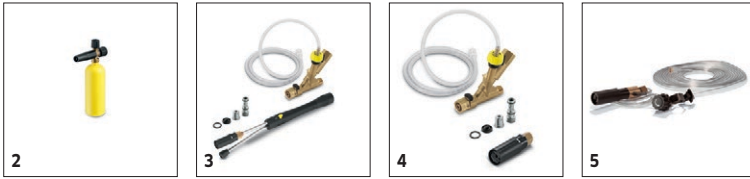

Order no.	Water Volume				RRP	Description	
Cup foam lance									
Tank 1L	1	6.414-954.0							☐
Cup foam lance	2	6.394-668.0	1200 l/h						☐
Inno Foam Kit									
Inno foam set HD 7/10 CXF	3	2.641-544.0							☐
Easy Foam Set									
Easy-Foam-Set HD 7/10 CXF	4	2.641-564.0							☐
Foam nozzle mounting kit									
Foam nozzle kit	5	2.637-926.0							☐

■ Included in delivery. □ Available accessories. ▲ Extension hose.