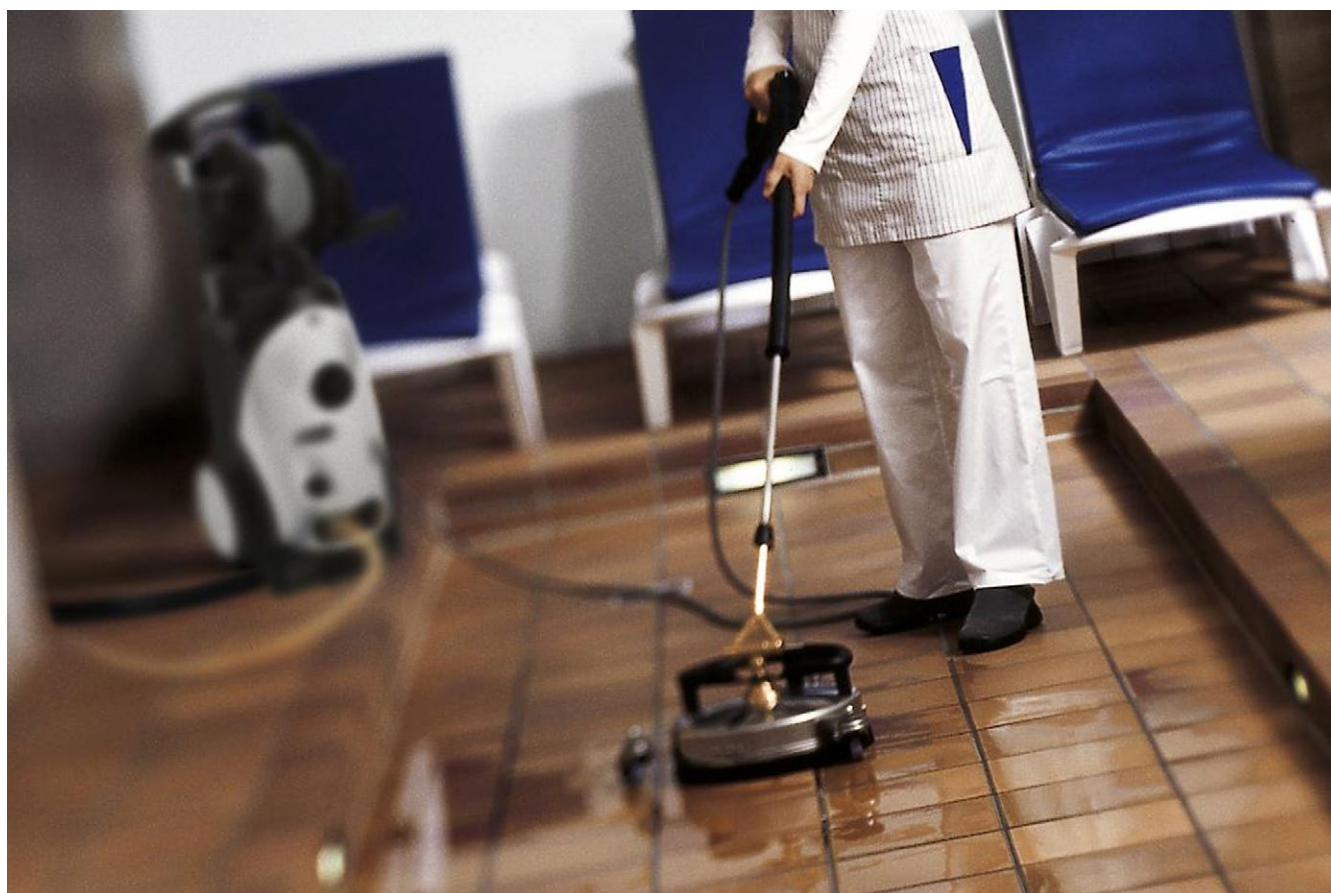

HD 2.3/14 C Ed Food

Cold water high-pressure cleaner for use in the food industry. Accepts incoming water up to 180°F. Compact dimensions, solid construction and excellent maneuverability.

1 Variable pressure/water flow control

HD 2.3/14 C Ed Food

- Easy Press trigger gun with soft grip
- For sensitive sanitary, hygiene and food areas
- Grey, non-marking wheels

Technical data

Water Volume	GPM	1,1 / 2,3
Operating pressure	PSI	300 / 1400
Connected load	A	20
Power rating	hp	3,2
Weight	lbs	68
Dimensions (L x W x H)	in	15 x 14 x 37
Power supply	Ph / V / Hz	1 / 120 / 60