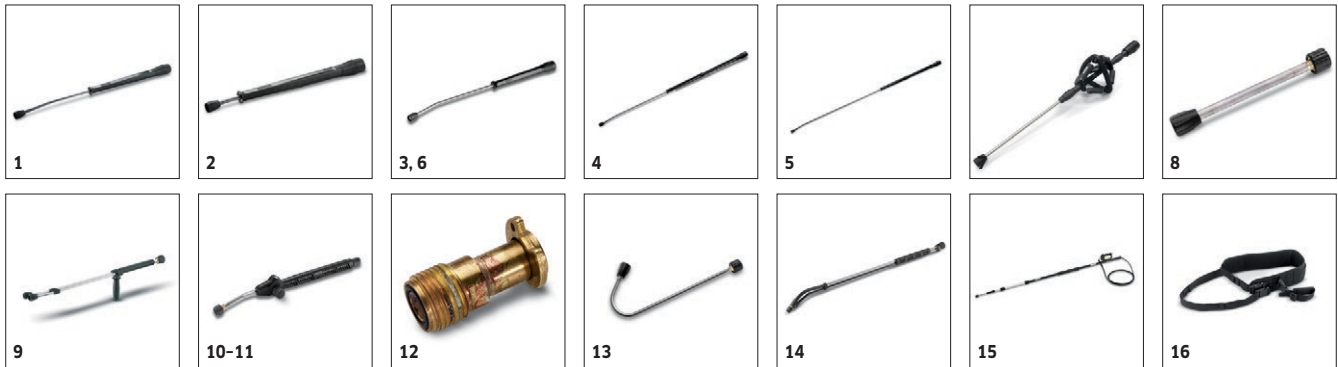

Order no.		Length		RRP	Description	
Rotating spray lances								
Lance 850 mm, rotatable, ergonomic	1	4.760-663.0	300 bar	840 mm				■
Rotatable lance, 600 mm, ergonomic	2	4.760-664.0	300 bar	600 mm				□
1050 mm lance, rotatable, ergonomic	3	4.760-660.0	300 bar	1050 mm				□
Lance 1550 mm, rotatable, ergonomic	4	4.760-661.0	300 bar	1550 mm				□
Lance 2050 mm, rotatable, ergonomic	5	4.760-662.0	300 bar	2050 mm				□
Lance for industrial use, grey	6	4.760-655.0	300 bar	1050 mm				□
Spray lances								
Anti-vibration lance	7	6.415-951.0	250 bar	950 mm				□
Spray lance								
Lance 250 mm, non-rotatable	8	4.760-667.0		250 mm				□
Double lance								
Double lance 960 mm	9	6.394-665.0	310 bar	960 mm				□
Variable pressure spray lance								
Variable pressure spray lance	10	4.760-362.0		670 mm				□
Variable pressure lance	11	4.760-230.0		1040 mm				□
Adapter for variable pressure spray lance								
Adapter for variable pressure lance	12	4.762-075.0						□
Angular spray lance								
WC and gutter lance	13	4.760-073.0						□
Flexible spray lance								
Flexible lance 1050 mm	14	6.394-654.0	210 bar	1050 mm				□
Telescopic spray lance								
Telescopic jet pipe	15	6.394-690.0	225 bar					□
Strap for telescopic spray pipe	16	6.373-987.0						□
Gutter cleaner								
Gutter cleaning lance	17	2.642-305.0						□
Undercarriage spray lance								
Underbody lance	18	4.760-245.0		700 mm				□

■ Included in delivery. □ Available accessories. ▲ Extension hose.