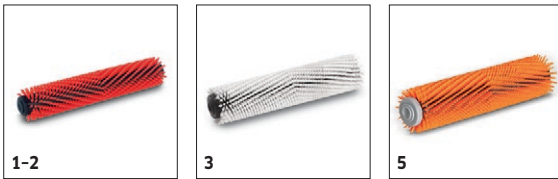

Order no.	Hardness / Brush type	Length	Colour	Quantity	RRP	Description	
Roller brushes for BR									
Roller brush red complete BR 30/4 C	1	4.762-428.0	medium	300 mm	red	1 piece(s)			☒
	2	4.762-005.0	medium	300 mm	red	1 piece(s)			☒
Roller brush complete white	3	4.762-452.0	soft	300 mm	white	1 piece(s)			☐
Roller brush blue complete 300	4	4.762-499.0	soft	300 mm	blue	1 piece(s)			☐
Roller brush orange complete 300	5	4.762-484.0	high / low	300 mm	orange	1 piece(s)			☐

☒ Included in delivery.
☐ Available accessories.