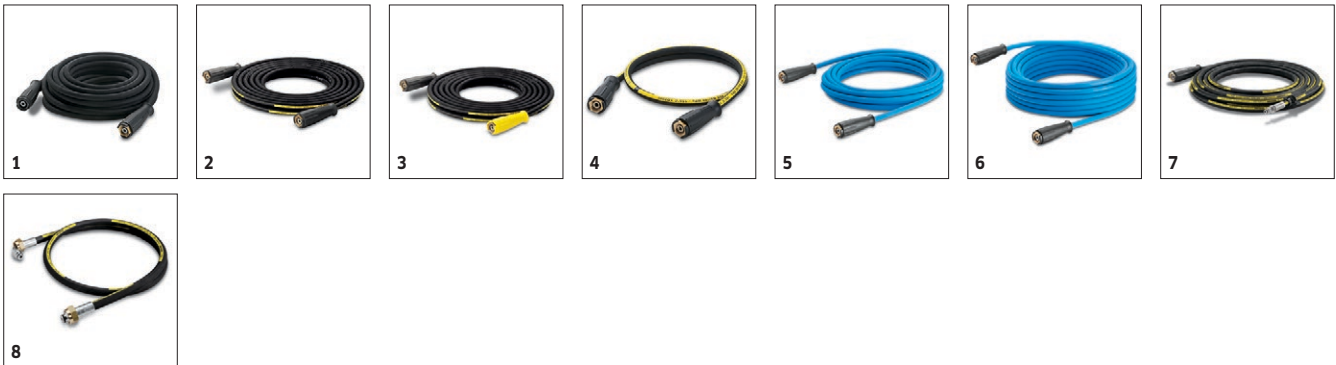

HDS 5.5/35 Pe Cage

This skid-mounted hot water pressure washer is designed with Kärcher's unique 12V down-draft burner system. The highly compact burner is more than 92% efficient, resulting in better heat transfer using much less fuel.

HDS 5.5/35 Pe Cage

Technical data

Water Volume	GPM	5,5
Operating pressure	PSI	3500
Weight	lbs	741
Dimensions (L x W x H)	in	51 x 33 x 43

Equipment

Anti-twist system (AVS)	-
Electric starter	■
Servo Control	-
Sturdy tubular steel frame for handling with crane	■

■ Included in delivery.

		Order no.	ID		Length	RRP	Description	
Standard with unions on both sides								
High-pressure hose packaged	1	6.391-342.0	ID 8	315 bar	10 m			▲
Longlife 400 with unions on both sides								
High-pressure hose packaged	2	6.391-354.0	ID 8	400 bar	10 m			▲
High-pressure hose Longlife 400, 15 m, DN 8, including rotary coupling	3	6.389-709.0	ID 8	400 bar	15 m			▲
High-pressure hose 1.5 m, DN 8, including connectors	4	6.390-178.0	ID 8	400 bar	1,5 m			□
Longlife food design with screw connections at both ends								
High pressure hose food DN 8 / 10 m	5	6.391-864.0	ID 8	400 bar	10 m			▲
High-pressure hose food industry 400 bar, 20 m, DN 8, including rotary coupling	6	6.391-887.0	ID 8	400 bar	20 m			▲
Longlife 400								
High-pressure hose packaged	7	6.391-351.0	ID 8	400 bar	10 m			□
Special hoses								
High-pressure hose 1.5 m, DN 8, including connectors, outlet bend	8	6.388-886.0	ID 8	400 bar	1,5 m			□

□ Available accessories. ▲ Extension hose.

		Order no.	Water Volume				RRP	Description	
Trigger guns									
High end high-pressure trigger gun	1	4.775-823.0							<input type="checkbox"/>
Quick connect									
Quick coupling	2	6.401-458.0							<input type="checkbox"/>
Plug nipple	3	6.401-459.0							<input type="checkbox"/>