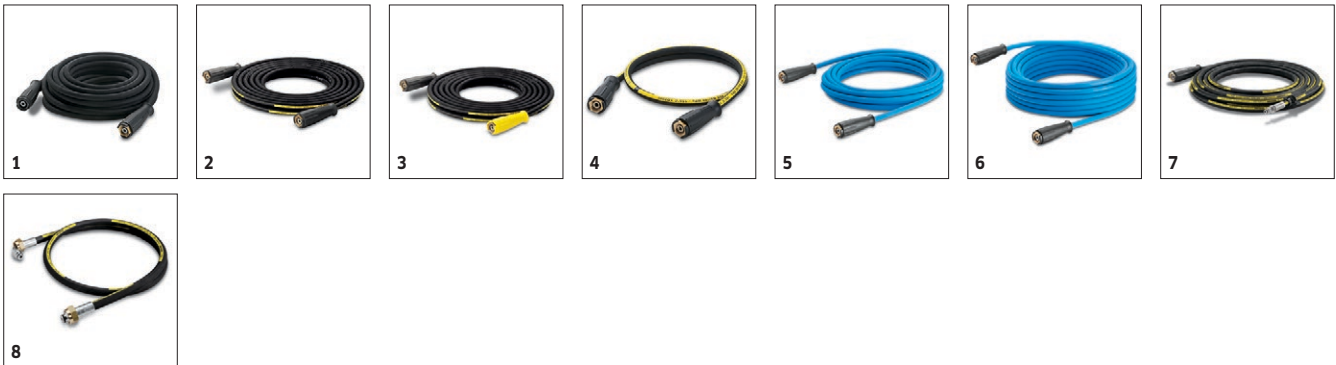

HDS 4.8/30 Pe Cage

Electric start Kärcher oil fired hot water skids are used in today's most rugged and demanding environments. See why these are popular choices for industrial pressure washer cleaning needs.

HDS 4.8/30 Pe Cage

Technical data

Water Volume	GPM	4,8
Operating pressure	PSI	3000
Weight	lbs	945
Dimensions (L x W x H)	in	41

Equipment

Anti-twist system (AVS)	-
Servo Control	-

		Order no.	ID		Length	RRP	Description	
Standard with unions on both sides								
High-pressure hose packaged	1	6.391-342.0	ID 8	315 bar	10 m			▲
Longlife 400 with unions on both sides								
High-pressure hose packaged	2	6.391-354.0	ID 8	400 bar	10 m			▲
High-pressure hose Longlife 400, 15 m, DN 8, including rotary coupling	3	6.389-709.0	ID 8	400 bar	15 m			▲
High-pressure hose 1.5 m, DN 8, including connectors	4	6.390-178.0	ID 8	400 bar	1,5 m			□
Longlife food design with screw connections at both ends								
High pressure hose food DN 8 / 10 m	5	6.391-864.0	ID 8	400 bar	10 m			▲
High-pressure hose food industry 400 bar, 20 m, DN 8, including rotary coupling	6	6.391-887.0	ID 8	400 bar	20 m			▲
Longlife 400								
High-pressure hose packaged	7	6.391-351.0	ID 8	400 bar	10 m			□
Special hoses								
High-pressure hose 1.5 m, DN 8, including connectors, outlet bend	8	6.388-886.0	ID 8	400 bar	1,5 m			□

□ Available accessories. ▲ Extension hose.

1

2-3

		Order no.	Water Volume				RRP	Description	
Trigger guns									
High end high-pressure trigger gun	1	4.775-823.0							<input type="checkbox"/>
Quick connect									
Quick coupling	2	6.401-458.0							<input type="checkbox"/>
Plug nipple	3	6.401-459.0							<input type="checkbox"/>

Available accessories. ▲ Extension hose.

		Order no.	Nozzle size				RRP	Description	
Power nozzle spray angle 25°									
25° power nozzle for applying cleaning agent	1	2.884-521.0	250						<input type="checkbox"/>