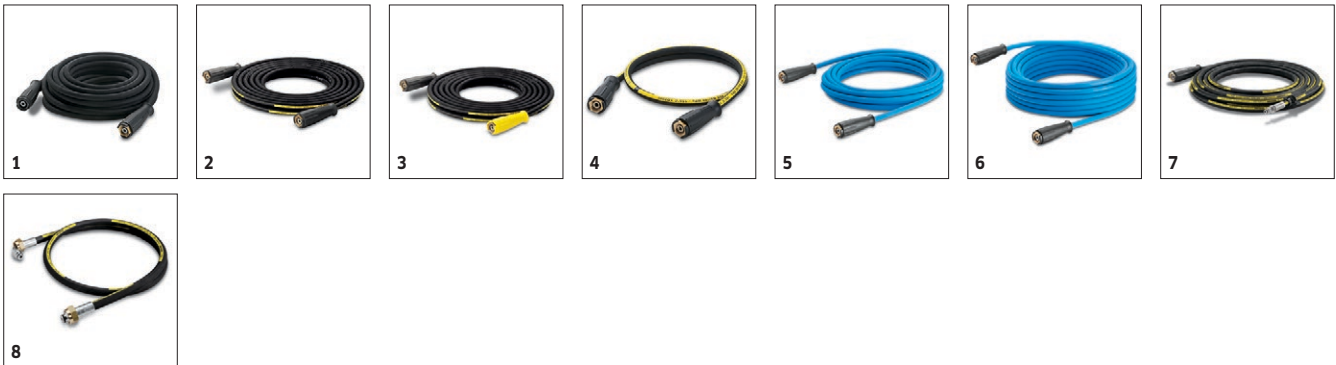

## HDS 3.5/35 Pe Cage

This Kärcher Liberty hot water pressure washer is built with a powder-coated steel cage, gas powered engine, diesel heated coils and 4 wheels for unmatched mobility and cleaning power.

## HDS 3.5/35 Pe Cage

### Equipment

Anti-twist system (AVS)	-
Servo Control	-

		Order no.	ID		Length	RRP	Description	
<b>Standard with unions on both sides</b>								
High-pressure hose packaged	1	6.391-342.0	ID 8	315 bar	10 m			▲
<b>Longlife 400 with unions on both sides</b>								
High-pressure hose packaged	2	6.391-354.0	ID 8	400 bar	10 m			▲
High-pressure hose Longlife 400, 15 m, DN 8, including rotary coupling	3	6.389-709.0	ID 8	400 bar	15 m			▲
High-pressure hose 1.5 m, DN 8, including connectors	4	6.390-178.0	ID 8	400 bar	1,5 m			□
<b>Longlife food design with screw connections at both ends</b>								
High pressure hose food DN 8 / 10 m	5	6.391-864.0	ID 8	400 bar	10 m			▲
High-pressure hose food industry 400 bar, 20 m, DN 8, including rotary coupling	6	6.391-887.0	ID 8	400 bar	20 m			▲
<b>Longlife 400</b>								
High-pressure hose packaged	7	6.391-351.0	ID 8	400 bar	10 m			□
<b>Special hoses</b>								
High-pressure hose 1.5 m, DN 8, including connectors, outlet bend	8	6.388-886.0	ID 8	400 bar	1,5 m			□

□ Available accessories. ▲ Extension hose.

1

2-3

		Order no.	Water Volume				RRP	Description	
<b>Trigger guns</b>									
High end high-pressure trigger gun	1	4.775-823.0							<input type="checkbox"/>
<b>Quick connect</b>									
Quick coupling	2	6.401-458.0							<input type="checkbox"/>
Plug nipple	3	6.401-459.0							<input type="checkbox"/>