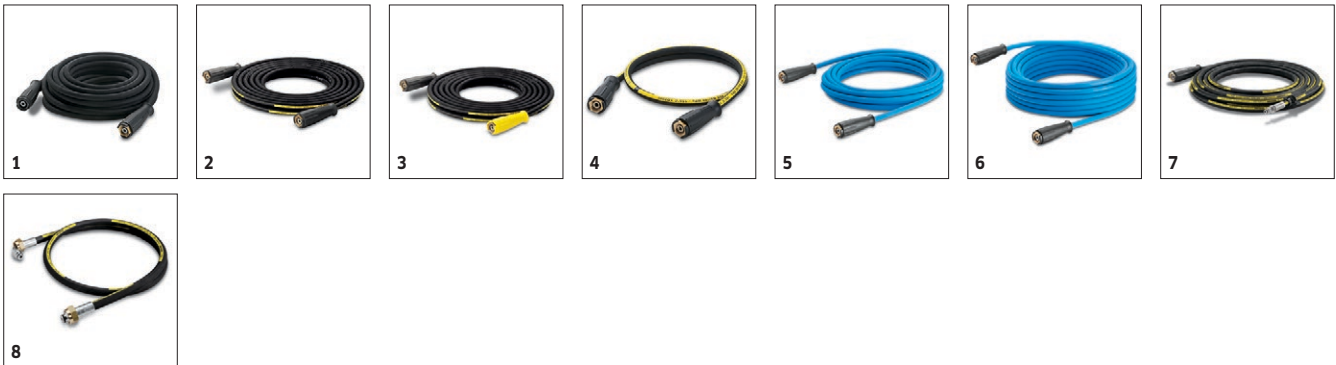

HDS 5.6/35 De Cage

Electric start Kärcher oil fired hot water skids are used in today's most rugged and demanding environments. See why these are popular choices for industrial pressure washer cleaning needs.

HDS 5.6/35 De Cage

Technical data

Water Volume	GPM	3500
Operating pressure	PSI	3500
Weight	lbs	1241
Dimensions (L x W x H)	in	44 x 51 x 41

Equipment

Cage frame	■
Anti-twist system (AVS)	-
Electric starter	■
Servo Control	-

■ Included in delivery.

		Order no.	ID		Length	RRP	Description	
Standard with unions on both sides								
High-pressure hose packaged	1	6.391-342.0	ID 8	315 bar	10 m			▲
Longlife 400 with unions on both sides								
High-pressure hose packaged	2	6.391-354.0	ID 8	400 bar	10 m			▲
High-pressure hose Longlife 400, 15 m, DN 8, including rotary coupling	3	6.389-709.0	ID 8	400 bar	15 m			▲
High-pressure hose 1.5 m, DN 8, including connectors	4	6.390-178.0	ID 8	400 bar	1,5 m			□
Longlife food design with screw connections at both ends								
High pressure hose food DN 8 / 10 m	5	6.391-864.0	ID 8	400 bar	10 m			▲
High-pressure hose food industry 400 bar, 20 m, DN 8, including rotary coupling	6	6.391-887.0	ID 8	400 bar	20 m			▲
Longlife 400								
High-pressure hose packaged	7	6.391-351.0	ID 8	400 bar	10 m			□
Special hoses								
High-pressure hose 1.5 m, DN 8, including connectors, outlet bend	8	6.388-886.0	ID 8	400 bar	1,5 m			□

□ Available accessories. ▲ Extension hose.

		Order no.	Water Volume			RRP	Description	
Trigger guns								
High end high-pressure trigger gun	1	4.775-823.0						<input type="checkbox"/>
Quick connect								
Quick coupling	2	6.401-458.0						<input type="checkbox"/>
Plug nipple	3	6.401-459.0						<input type="checkbox"/>