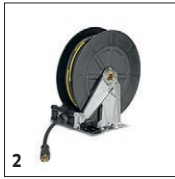

HD 2.5/27 P ATV

This rugged and light weight commercial cold water pressure washer is designed to easily mount in the back of most ATVs and pick-up trucks, providing you with portable cleaning power.

HD 2.5/27 P ATV

Technical data

Water Volume	GPM	2,5
Operating pressure	PSI	2700
Weight	lbs	490
Dimensions (L x W x H)	in	40 x 49 x 35

		Order no.	ID		Length	RRP	Description	
Standard with unions on both sides								
High-pressure hose packaged	1	6.391-342.0	ID 8	315 bar	10 m			▲
Longlife 400 with unions on both sides								
High-pressure hose packaged	2	6.391-354.0	ID 8	400 bar	10 m			▲
Longlife food design with screw connections at both ends								
High pressure hose food DN 8 / 10 m	3	6.391-864.0	ID 8	400 bar	10 m			▲
High-pressure hose food industry 400 bar, 20 m, DN 8, including rotary coupling	4	6.391-887.0	ID 8	400 bar	20 m			▲

□ Available accessories. ▲ Extension hose.

1

2

		Order no.	Length				RRP	Description	
Automatic, self-winding hose reels									
Add-on kit hose reel plastics	1	6.392-975.0	20 m						<input type="checkbox"/>
Add-on kit hose reel	2	6.392-965.0	20 m						<input type="checkbox"/>