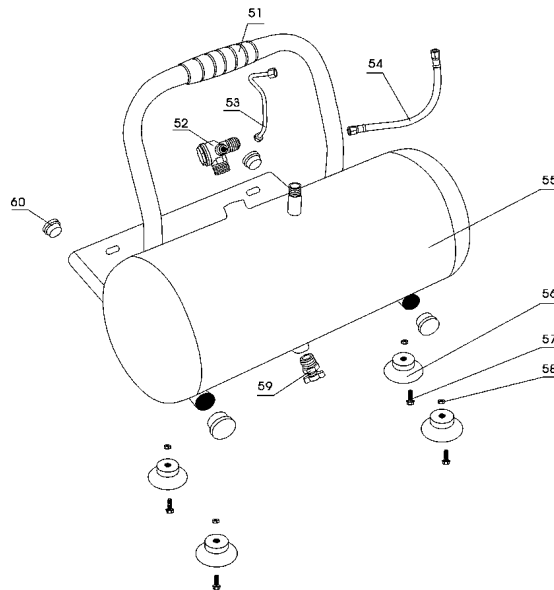

PARTS BREAKDOWN

AIR COMPRESSOR

MODEL:AC072

BEPOWEREQUIPMENT

.COM

PARTS BREAKDOWN AIR COMPRESSOR

MODEL:AC072

PUMP AND MOTOR ASSEMBLY

REF #	DESCRIPTION	QTY	BE PART #
7	Piston Ring	2	42.011.027
8	Piston	2	
9	Inner Hexagon Screws	2	
10	Cylinder	2	
13	Air Filter Assembly	1	42.011.001
18	Discharge Elbow	3	42.011.028
27	Shock Pad	4	42.011.029
28	Cable Retaining Clip	2	42.011.030
46	Waterproof Nut	1	42.011.032
47	Cross Joing Screw M5*14	2	
48	Connecting Box	1	
49	Capacitor	1	42.011.034
50	Wiring Cap	2	85.506.031
Not Shown	Black Plastic Pump Cover	2	42.011.033
1-36	Motor Pump Assembly Kit	1	42.011.036

PARTS BREAKDOWN AIR COMPRESSOR

MODEL:AC072

PRESSURE SWITCH ASSEMBLY

REF NO.	DESCRIPTION	QTY	PART NO.
38	Safety Relief Valve	1	42.010.150
40	Pressure Switch	1	42.011.009
42	Regulator	1	42.011.006
43	Quick Coupler	1	42.011.005
44	Pressure Gauge (50mm)	1	42.011.007
45	Pressure Gauge (40mm)	1	42.011.008

TANK ASSEMBLY

REF NO.	DESCRIPTION	QTY	PART NO.
52	Check Valve	1	42.001.025
53	Release Pipe	1	42.011.004
54	Steel Wire Hose M14	2	42.011.031
56	Washer Foot	4	42.011.003
59	Tank Drain Valve	1	42.011.002

BE