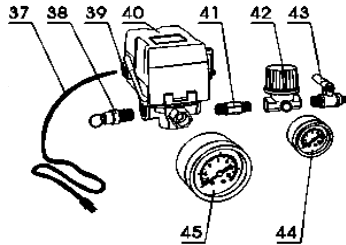

PARTS BREAKDOWN

AIR COMPRESSOR

MODEL:AC072

BEPOWEREQUIPMENT

.COM

PARTS BREAKDOWN AIR COMPRESSOR

MODEL:AC072

PUMP AND MOTOR ASSEMBLY

REF #	DESCRIPTION	QTY	BE PART #
7	Piston Ring	2	42.011.027
8	Piston	2	
9	Inner Hexagon Screws	2	
10	Cylinder	2	
13	Air Filter Assembly	1	42.011.001
18	Discharge Elbow	3	42.011.028
27	Shock Pad	4	42.011.029
28	Cable Retaining Clip	2	42.011.030
46	Waterproof Nut	1	42.011.032
47	Cross Joing Screw M5*14	2	
48	Connecting Box	1	
49	Capacitor	1	42.011.034
50	Wiring Cap	2	85.506.031
Not Shown	Black Plastic Pump Cover	2	42.011.033
1-36	Motor Pump Assembly Kit	1	42.011.036

PARTS BREAKDOWN AIR COMPRESSOR

MODEL:AC072

PRESSURE SWITCH ASSEMBLY

REF NO.	DESCRIPTION	QTY	PART NO.
38	Safety Relief Valve	1	42.010.150
40	Pressure Switch	1	42.011.009
42	Regulator	1	42.011.006
43	Quick Coupler	1	42.011.005
44	Pressure Gauge (50mm)	1	42.011.007
45	Pressure Gauge (40mm)	1	42.011.008

TANK ASSEMBLY

REF NO.	DESCRIPTION	QTY	PART NO.
52	Check Valve	1	42.001.025
53	Release Pipe	1	42.011.004
54	Steel Wire Hose M14	2	42.011.031
56	Washer Foot	4	42.011.003
59	Tank Drain Valve	1	42.011.002

BE