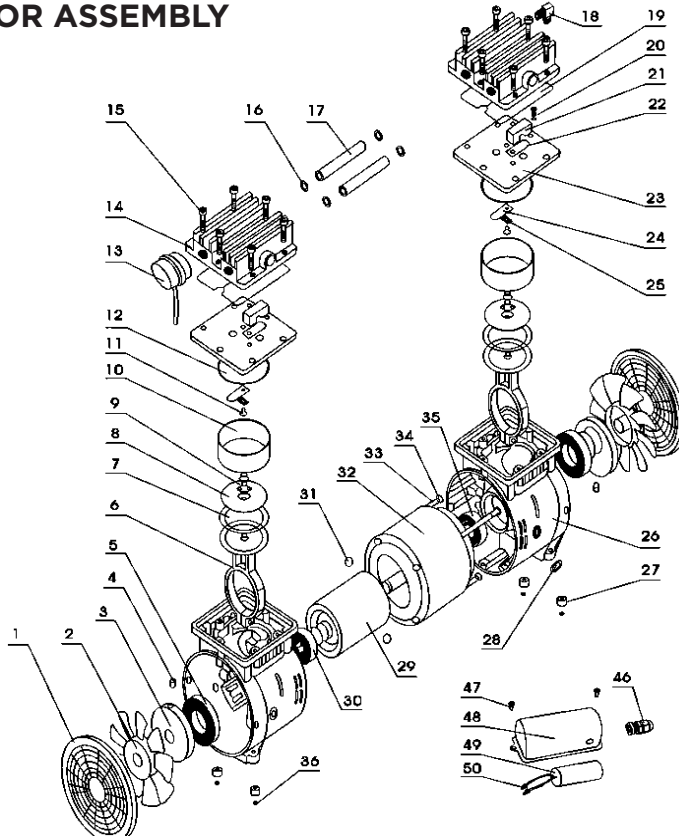

PARTS BREAKDOWN

AIR COMPRESSOR

MODEL:AC072

BEPOWEREQUIPMENT

.COM

PARTS BREAKDOWN AIR COMPRESSOR

MODEL:AC072

PUMP AND MOTOR ASSEMBLY

REF #	DESCRIPTION	QTY	BE PART #
7	Piston Ring	2	42.011.027
8	Piston	2	
9	Inner Hexagon Screws	2	
10	Cylinder	2	
13	Air Filter Assembly	1	42.011.001
18	Discharge Elbow	3	42.011.028
27	Shock Pad	4	42.011.029
28	Cable Retaining Clip	2	42.011.030
46	Waterproof Nut	1	42.011.032
47	Cross Joing Screw M5*14	2	
48	Connecting Box	1	
49	Capacitor	1	42.011.034
50	Wiring Cap	2	85.506.031
Not Shown	Black Plastic Pump Cover	2	42.011.033
1-36	Motor Pump Assembly Kit	1	42.011.036

PARTS BREAKDOWN AIR COMPRESSOR

MODEL:AC072

PRESSURE SWITCH ASSEMBLY

REF NO.	DESCRIPTION	QTY	PART NO.
38	Safety Relief Valve	1	42.010.150
40	Pressure Switch	1	42.011.009
42	Regulator	1	42.011.006
43	Quick Coupler	1	42.011.005
44	Pressure Gauge (50mm)	1	42.011.007
45	Pressure Gauge (40mm)	1	42.011.008

TANK ASSEMBLY

REF NO.	DESCRIPTION	QTY	PART NO.
52	Check Valve	1	42.001.025
53	Release Pipe	1	42.011.004
54	Steel Wire Hose M14	2	42.011.031
56	Washer Foot	4	42.011.003
59	Tank Drain Valve	1	42.011.002

BE