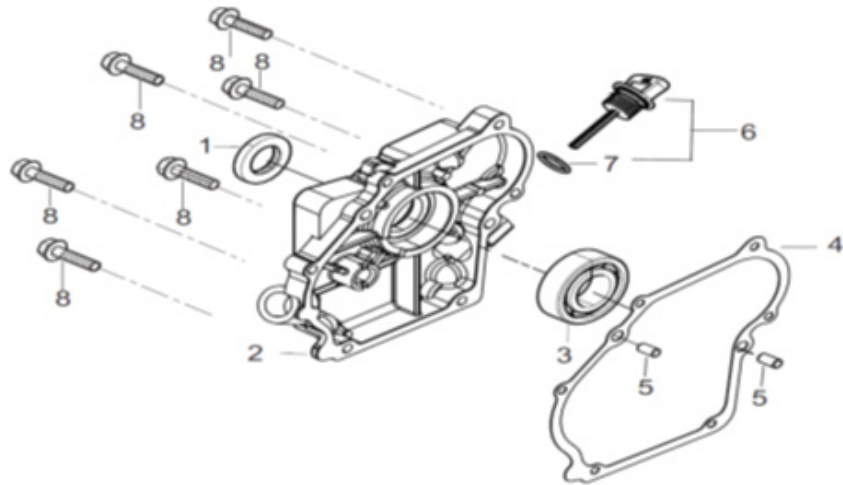

PARTS BREAKDOWN

1" WATER PUMP

MODEL:WP-1020R

ENGINE RECOIL ASSEMBLY

REF #	DESCRIPTION	QTY	BE PART #
12	Recoil Assembly	1	85.571.115

CARBURETOR ASSEMBLY

REF #	DESCRIPTION	QTY	BE PART #
22	Gasket	2	50.001.301
23	Insulator Plate	1	
24	Gasket, Air Cleaner Side	1	
25	Carburetor Assembly	1	

PARTS BREAKDOWN

1" WATER PUMP

MODEL:WP-1020R

AIR FILTER ASSEMBLY

REF #	DESCRIPTION	QTY	BE PART #
6	Air Filter Assembly	1	50.001.302

MUFFLER ASSEMBLY

REF #	DESCRIPTION	QTY	BE PART #
1	Muffler Assembly	1	50.001.303

PARTS BREAKDOWN

1" WATER PUMP

MODEL:WP-1020R

HEAD SUBASSEMBLY

REF #	DESCRIPTION	QTY	BE PART #
12	Spark Plug	1	85.571.125

CRANKCASE

REF #	DESCRIPTION	QTY	BE PART #
2	Oil Sensor	1	85.571.003

PARTS BREAKDOWN

1" WATER PUMP

MODEL:WP-1020R

CRANK COVER SUBASSEMBLY

REF #	DESCRIPTION	QTY	BE PART #
6	Dipstick	1	85.571.114
7	Seal	1	

SHROUD

REF #	DESCRIPTION	QTY	BE PART #
8	ON/OFF Switch	1	85.571.310

PARTS BREAKDOWN

1" WATER PUMP