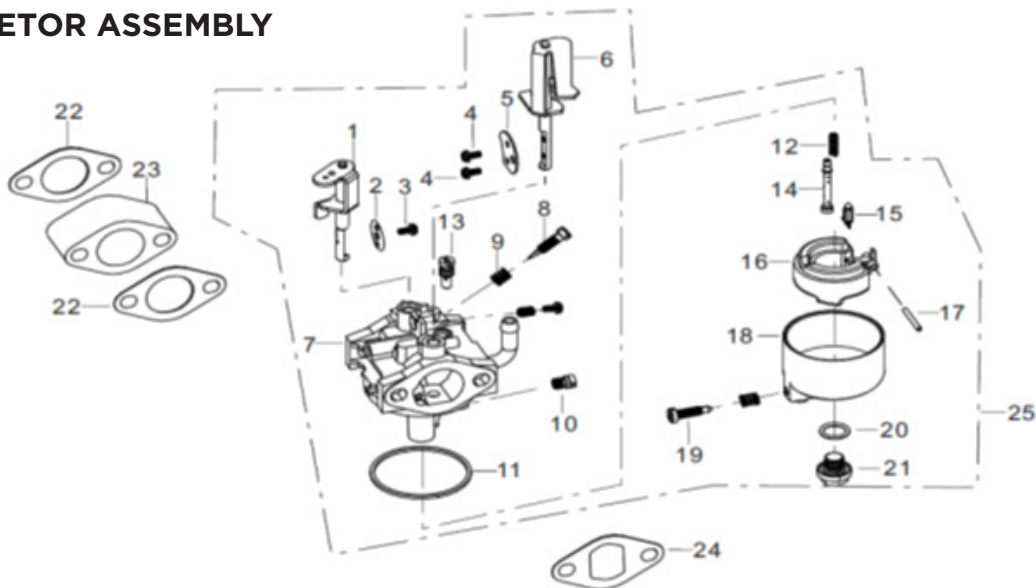

WATER PUMP ASSEMBLY

REF #	DESCRIPTION	QTY	BE PART #
2	Filter Cover	1	50.001.307
3	Filter	1	
11	Plug	2	50.001.202
12	Plug Washer	2	
10	Inlet, Water	1	50.001.201
13	Outlet, Water	1	
15	Pump Body	1	85.571.045
17	Whorl Case	1	85.571.046
18	Impeller	1	50.001.204
9	Gasket, Inlet Water	1	50.001.203
14	Gasket, Outlet	1	
16	Ring, Whorl Case Seal	1	
19	Seal, Water Pump Joint	1	
20	Seal, Impeller	1	
21	Seal, Porcelain	1	
22	Seal Assembly, Mechanical	1	85.571.047
25	Joint, Water Pump	1	
**	Complete Pump Assembly	1	85.150.200

PARTS BREAKDOWN

1" WATER PUMP

MODEL:WP-1020R

ENGINE RECOIL ASSEMBLY

REF #	DESCRIPTION	QTY	BE PART #
12	Recoil Assembly	1	85.571.115

CARBURETOR ASSEMBLY

REF #	DESCRIPTION	QTY	BE PART #
22	Gasket	2	50.001.301
23	Insulator Plate	1	
24	Gasket, Air Cleaner Side	1	
25	Carburetor Assembly	1	

PARTS BREAKDOWN

1" WATER PUMP

MODEL:WP-1020R

AIR FILTER ASSEMBLY

REF #	DESCRIPTION	QTY	BE PART #
6	Air Filter Assembly	1	50.001.302

MUFFLER ASSEMBLY

REF #	DESCRIPTION	QTY	BE PART #
1	Muffler Assembly	1	50.001.303

PARTS BREAKDOWN

1" WATER PUMP

MODEL:WP-1020R

THROTTLE CONTROL ASSEMBLY

REF #	DESCRIPTION	QTY	BE PART #
3	Governor Rod	1	50.001.306
4	Throttle Spring	1	

BE

POWER EQUIPMENT

If you need technical assistance call: