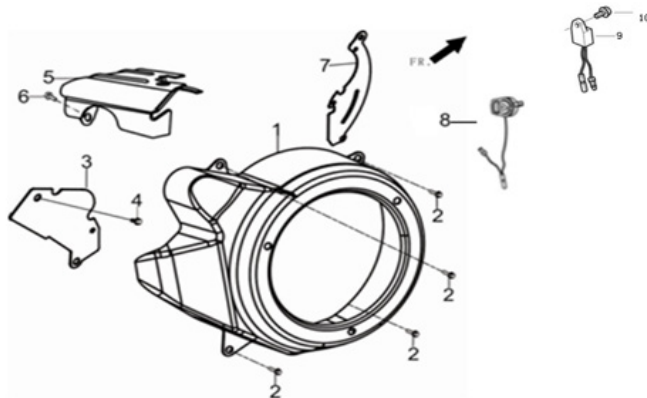

PARTS BREAKDOWN

1" WATER PUMP

MODEL:WP-1020R

HEAD SUBASSEMBLY

REF #	DESCRIPTION	QTY	BE PART #
12	Spark Plug	1	85.571.125

CRANKCASE

REF #	DESCRIPTION	QTY	BE PART #
2	Oil Sensor	1	85.571.003

PARTS BREAKDOWN

1" WATER PUMP

MODEL:WP-1020R

CRANK COVER SUBASSEMBLY

REF #	DESCRIPTION	QTY	BE PART #
6	Dipstick	1	85.571.114
7	Seal	1	

SHROUD

REF #	DESCRIPTION	QTY	BE PART #
8	ON/OFF Switch	1	85.571.310

PARTS BREAKDOWN

1" WATER PUMP