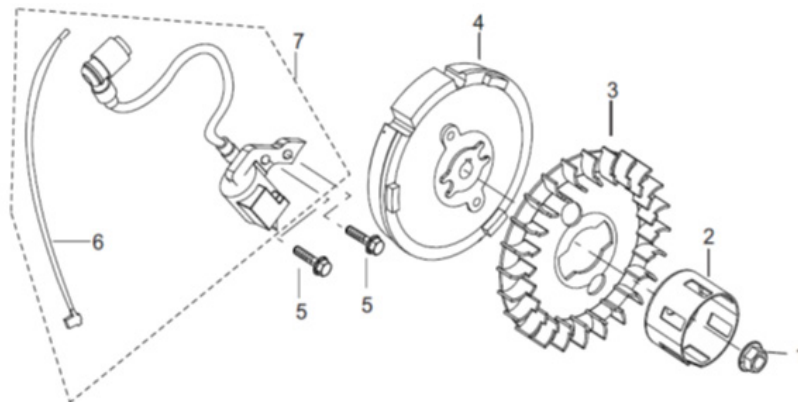

IGNITION COIL

REF #	DESCRIPTION	QTY	BE PART #
7	Ignition Coil	1	85.571.122