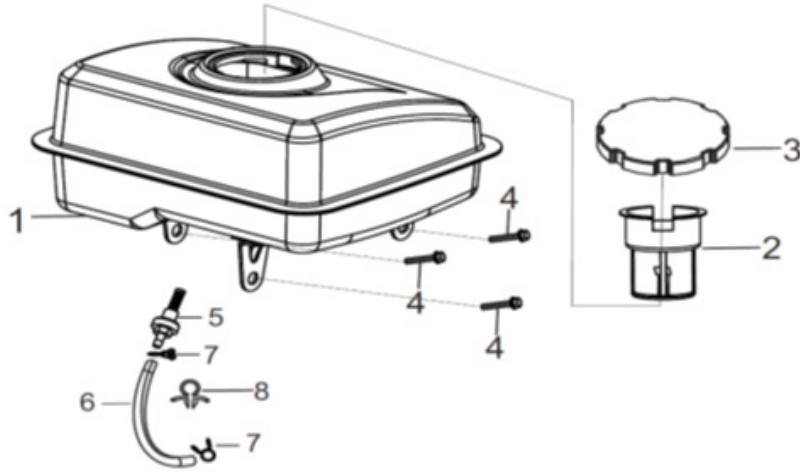

REF #	DESCRIPTION	QTY	BE PART #
1	Fuel Tank	1	85.571.114
2	Fuel Strainer	1	50.001.305
3	Fuel Cap	1	
5	Fuel Outlet	1	85.571.042
6	Fuel Line	1	
7	Clip	1