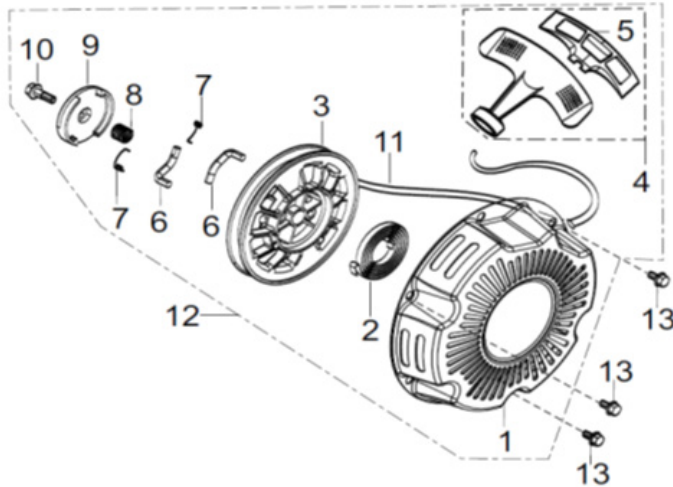

PARTS BREAKDOWN

1" WATER PUMP

MODEL:WP-1020R

BEPOWEREQUIPMENT

.COM

PARTS BREAKDOWN

1" WATER PUMP

MODEL:WP-1020R

WATER PUMP ASSEMBLY

REF #	DESCRIPTION	QTY	BE PART #
2	Filter Cover	1	50.001.307
3	Filter	1	
11	Plug	2	50.001.202
12	Plug Washer	2	
10	Inlet, Water	1	50.001.201
13	Outlet, Water	1	
15	Pump Body	1	85.571.045
17	Whorl Case	1	85.571.046
18	Impeller	1	50.001.204
9	Gasket, Inlet Water	1	50.001.203
14	Gasket, Outlet	1	
16	Ring, Whorl Case Seal	1	
19	Seal, Water Pump Joint	1	
20	Seal, Impeller	1	
21	Seal, Porcelain	1	
22	Seal Assembly, Mechanical	1	85.571.047
25	Joint, Water Pump	1	
**	Complete Pump Assembly	1	85.150.200

PARTS BREAKDOWN

1" WATER PUMP

MODEL:WP-1020R

ENGINE RECOIL ASSEMBLY

REF #	DESCRIPTION	QTY	BE PART #
12	Recoil Assembly	1	85.571.115

CARBURETOR ASSEMBLY

REF #	DESCRIPTION	QTY	BE PART #
22	Gasket	2	50.001.301
23	Insulator Plate	1	
24	Gasket, Air Cleaner Side	1	
25	Carburetor Assembly	1	

PARTS BREAKDOWN

1" WATER PUMP

MODEL:WP-1020R

THROTTLE CONTROL ASSEMBLY

REF #	DESCRIPTION	QTY	BE PART #
3	Governor Rod	1	50.001.306
4	Throttle Spring	1	

BE

POWER EQUIPMENT

If you need technical assistance call: