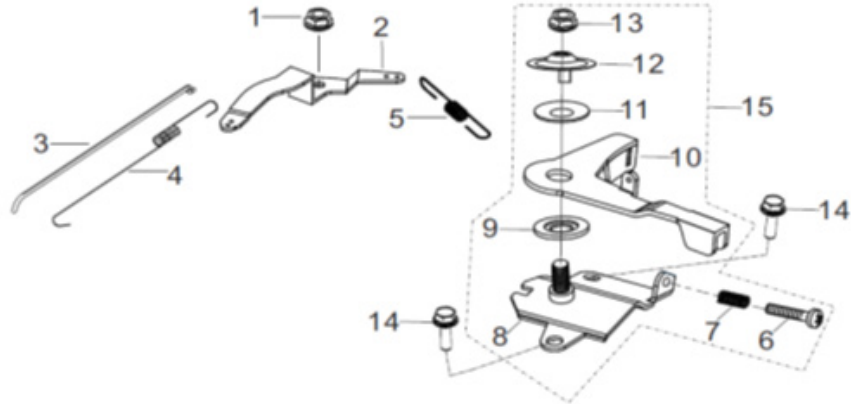

1" WATER PUMP

MODEL:WP-1020R

CRANK COVER SUBASSEMBLY

REF #	DESCRIPTION	QTY	BE PART #
6	Dipstick	1	85.571.114
7	Seal	1	

SHROUD

REF #	DESCRIPTION	QTY	BE PART #
8	ON/OFF Switch	1	85.571.310

PARTS BREAKDOWN

1" WATER PUMP

MODEL:WP-1020R

FUEL TANK

REF #	DESCRIPTION	QTY	BE PART #
1	Fuel Tank	1	85.571.114
2	Fuel Strainer	1	50.001.305
3	Fuel Cap	1	
5	Fuel Outlet	1	85.571.042
6	Fuel Line	1	
7	Clip	1	

IGNITION COIL

REF #	DESCRIPTION	QTY	BE PART #
7	Ignition Coil	1	85.571.122

PARTS BREAKDOWN

1" WATER PUMP

MODEL:WP-1020R

THROTTLE CONTROL ASSEMBLY

REF #	DESCRIPTION	QTY	BE PART #
3	Governor Rod	1	50.001.306
4	Throttle Spring	1	

BE

POWER EQUIPMENT

If you need technical assistance call: