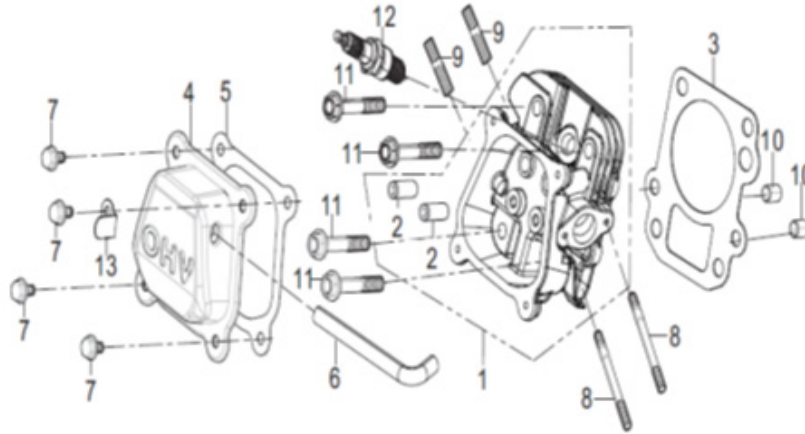

WATER PUMP ASSEMBLY

REF #	DESCRIPTION	QTY	BE PART #
2	Filter Cover	1	50.001.307
3	Filter	1	
11	Plug	2	50.001.202
12	Plug Washer	2	
10	Inlet, Water	1	50.001.201
13	Outlet, Water	1	
15	Pump Body	1	85.571.045
17	Whorl Case	1	85.571.046
18	Impeller	1	50.001.204
9	Gasket, Inlet Water	1	50.001.203
14	Gasket, Outlet	1	
16	Ring, Whorl Case Seal	1	
19	Seal, Water Pump Joint	1	
20	Seal, Impeller	1	
21	Seal, Porcelain	1	
22	Seal Assembly, Mechanical	1	85.571.047
25	Joint, Water Pump	1	
**	Complete Pump Assembly	1	85.150.200

PARTS BREAKDOWN

1" WATER PUMP

MODEL:WP-1020R

ENGINE RECOIL ASSEMBLY

REF #	DESCRIPTION	QTY	BE PART #
12	Recoil Assembly	1	85.571.115

CARBURETOR ASSEMBLY

REF #	DESCRIPTION	QTY	BE PART #
22	Gasket	2	50.001.301
23	Insulator Plate	1	
24	Gasket, Air Cleaner Side	1	
25	Carburetor Assembly	1	

PARTS BREAKDOWN

1" WATER PUMP

MODEL:WP-1020R

AIR FILTER ASSEMBLY

REF #	DESCRIPTION	QTY	BE PART #
6	Air Filter Assembly	1	50.001.302

MUFFLER ASSEMBLY

REF #	DESCRIPTION	QTY	BE PART #
1	Muffler Assembly	1	50.001.303

PARTS BREAKDOWN

1" WATER PUMP

MODEL:WP-1020R

HEAD SUBASSEMBLY

REF #	DESCRIPTION	QTY	BE PART #
12	Spark Plug	1	85.571.125

CRANKCASE

REF #	DESCRIPTION	QTY	BE PART #
2	Oil Sensor	1	85.571.003

PARTS BREAKDOWN