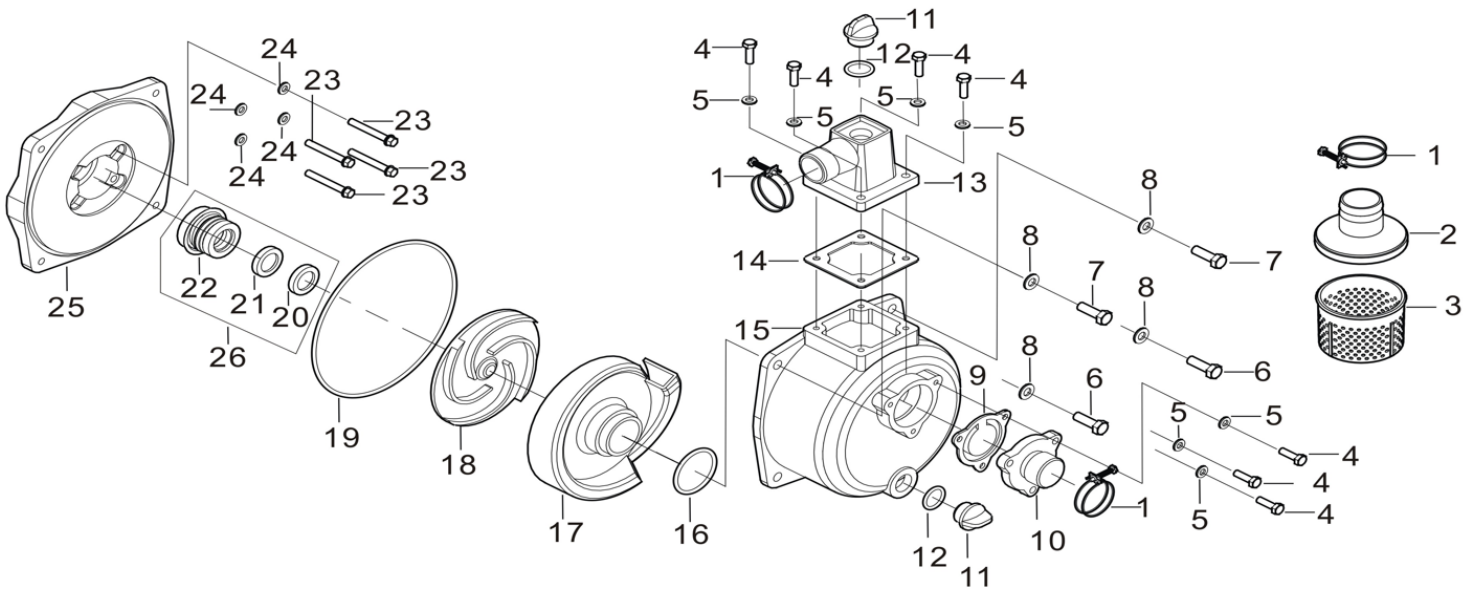

PARTS BREAKDOWN

1" WATER PUMP

MODEL:WP-1020R

BEPOWEREQUIPMENT

.COM

PARTS BREAKDOWN

1" WATER PUMP

MODEL:WP-1020R

WATER PUMP ASSEMBLY

REF #	DESCRIPTION	QTY	BE PART #
2	Filter Cover	1	50.001.307
3	Filter	1	
11	Plug	2	50.001.202
12	Plug Washer	2	
10	Inlet, Water	1	50.001.201
13	Outlet, Water	1	
15	Pump Body	1	85.571.045
17	Whorl Case	1	85.571.046
18	Impeller	1	50.001.204
9	Gasket, Inlet Water	1	50.001.203
14	Gasket, Outlet	1	
16	Ring, Whorl Case Seal	1	
19	Seal, Water Pump Joint	1	
20	Seal, Impeller	1	
21	Seal, Porcelain	1	
22	Seal Assembly, Mechanical	1	85.571.047
25	Joint, Water Pump	1	
**	Complete Pump Assembly	1	85.150.200

PARTS BREAKDOWN

1" WATER PUMP

MODEL:WP-1020R

ENGINE RECOIL ASSEMBLY

REF #	DESCRIPTION	QTY	BE PART #
12	Recoil Assembly	1	85.571.115

CARBURETOR ASSEMBLY

REF #	DESCRIPTION	QTY	BE PART #
22	Gasket	2	50.001.301
23	Insulator Plate	1	
24	Gasket, Air Cleaner Side	1	
25	Carburetor Assembly	1	

PARTS BREAKDOWN

1" WATER PUMP

MODEL:WP-1020R

THROTTLE CONTROL ASSEMBLY

REF #	DESCRIPTION	QTY	BE PART #
3	Governor Rod	1	50.001.306
4	Throttle Spring	1	

BE

POWER EQUIPMENT

If you need technical assistance call: