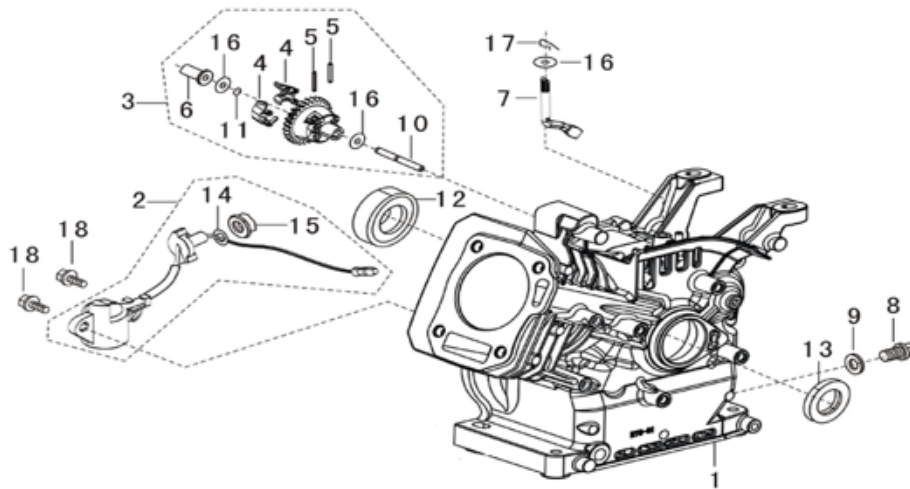

PARTS BREAKDOWN

1" WATER PUMP

MODEL:WP-1020R

ENGINE RECOIL ASSEMBLY

REF #	DESCRIPTION	QTY	BE PART #
12	Recoil Assembly	1	85.571.115

CARBURETOR ASSEMBLY

REF #	DESCRIPTION	QTY	BE PART #
22	Gasket	2	50.001.301
23	Insulator Plate	1	
24	Gasket, Air Cleaner Side	1	
25	Carburetor Assembly	1	

PARTS BREAKDOWN

1" WATER PUMP

MODEL:WP-1020R

AIR FILTER ASSEMBLY

REF #	DESCRIPTION	QTY	BE PART #
6	Air Filter Assembly	1	50.001.302

MUFFLER ASSEMBLY

REF #	DESCRIPTION	QTY	BE PART #
1	Muffler Assembly	1	50.001.303

PARTS BREAKDOWN

1" WATER PUMP

MODEL:WP-1020R

HEAD SUBASSEMBLY

REF #	DESCRIPTION	QTY	BE PART #
12	Spark Plug	1	85.571.125

CRANKCASE

REF #	DESCRIPTION	QTY	BE PART #
2	Oil Sensor	1	85.571.003

PARTS BREAKDOWN

1" WATER PUMP

MODEL:WP-1020R

CRANK COVER SUBASSEMBLY

REF #	DESCRIPTION	QTY	BE PART #
6	Dipstick	1	85.571.114
7	Seal	1	

SHROUD

REF #	DESCRIPTION	QTY	BE PART #
8	ON/OFF Switch	1	85.571.310

PARTS BREAKDOWN

1" WATER PUMP