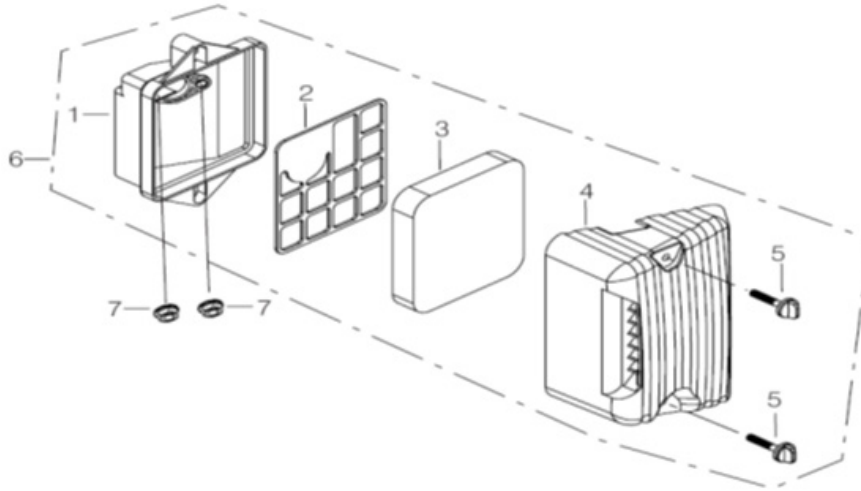

WATER PUMP ASSEMBLY

REF #	DESCRIPTION	QTY	BE PART #
2	Filter Cover	1	50.001.307
3	Filter	1	
11	Plug	2	50.001.202
12	Plug Washer	2	
10	Inlet, Water	1	50.001.201
13	Outlet, Water	1	
15	Pump Body	1	85.571.045
17	Whorl Case	1	85.571.046
18	Impeller	1	50.001.204
9	Gasket, Inlet Water	1	50.001.203
14	Gasket, Outlet	1	
16	Ring, Whorl Case Seal	1	
19	Seal, Water Pump Joint	1	
20	Seal, Impeller	1	
21	Seal, Porcelain	1	
22	Seal Assembly, Mechanical	1	85.571.047
25	Joint, Water Pump	1	
**	Complete Pump Assembly	1	85.150.200

PARTS BREAKDOWN

1" WATER PUMP

MODEL:WP-1020R

ENGINE RECOIL ASSEMBLY

REF #	DESCRIPTION	QTY	BE PART #
12	Recoil Assembly	1	85.571.115

CARBURETOR ASSEMBLY

REF #	DESCRIPTION	QTY	BE PART #
22	Gasket	2	50.001.301
23	Insulator Plate	1	
24	Gasket, Air Cleaner Side	1	
25	Carburetor Assembly	1	

PARTS BREAKDOWN

1" WATER PUMP

MODEL:WP-1020R

AIR FILTER ASSEMBLY

REF #	DESCRIPTION	QTY	BE PART #
6	Air Filter Assembly	1	50.001.302

MUFFLER ASSEMBLY

REF #	DESCRIPTION	QTY	BE PART #
1	Muffler Assembly	1	50.001.303