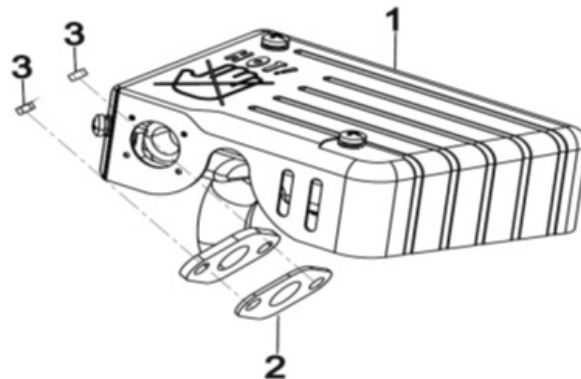

PARTS BREAKDOWN

1" WATER PUMP

MODEL:WP-1020R

ENGINE RECOIL ASSEMBLY

REF #	DESCRIPTION	QTY	BE PART #
12	Recoil Assembly	1	85.571.115

CARBURETOR ASSEMBLY

REF #	DESCRIPTION	QTY	BE PART #
22	Gasket	2	50.001.301
23	Insulator Plate	1	
24	Gasket, Air Cleaner Side	1	
25	Carburetor Assembly	1	

PARTS BREAKDOWN

1" WATER PUMP

MODEL:WP-1020R

AIR FILTER ASSEMBLY

REF #	DESCRIPTION	QTY	BE PART #
6	Air Filter Assembly	1	50.001.302

MUFFLER ASSEMBLY

REF #	DESCRIPTION	QTY	BE PART #
1	Muffler Assembly	1	50.001.303

PARTS BREAKDOWN

1" WATER PUMP

MODEL:WP-1020R

HEAD SUBASSEMBLY

REF #	DESCRIPTION	QTY	BE PART #
12	Spark Plug	1	85.571.125

CRANKCASE

REF #	DESCRIPTION	QTY	BE PART #
2	Oil Sensor	1	85.571.003

PARTS BREAKDOWN