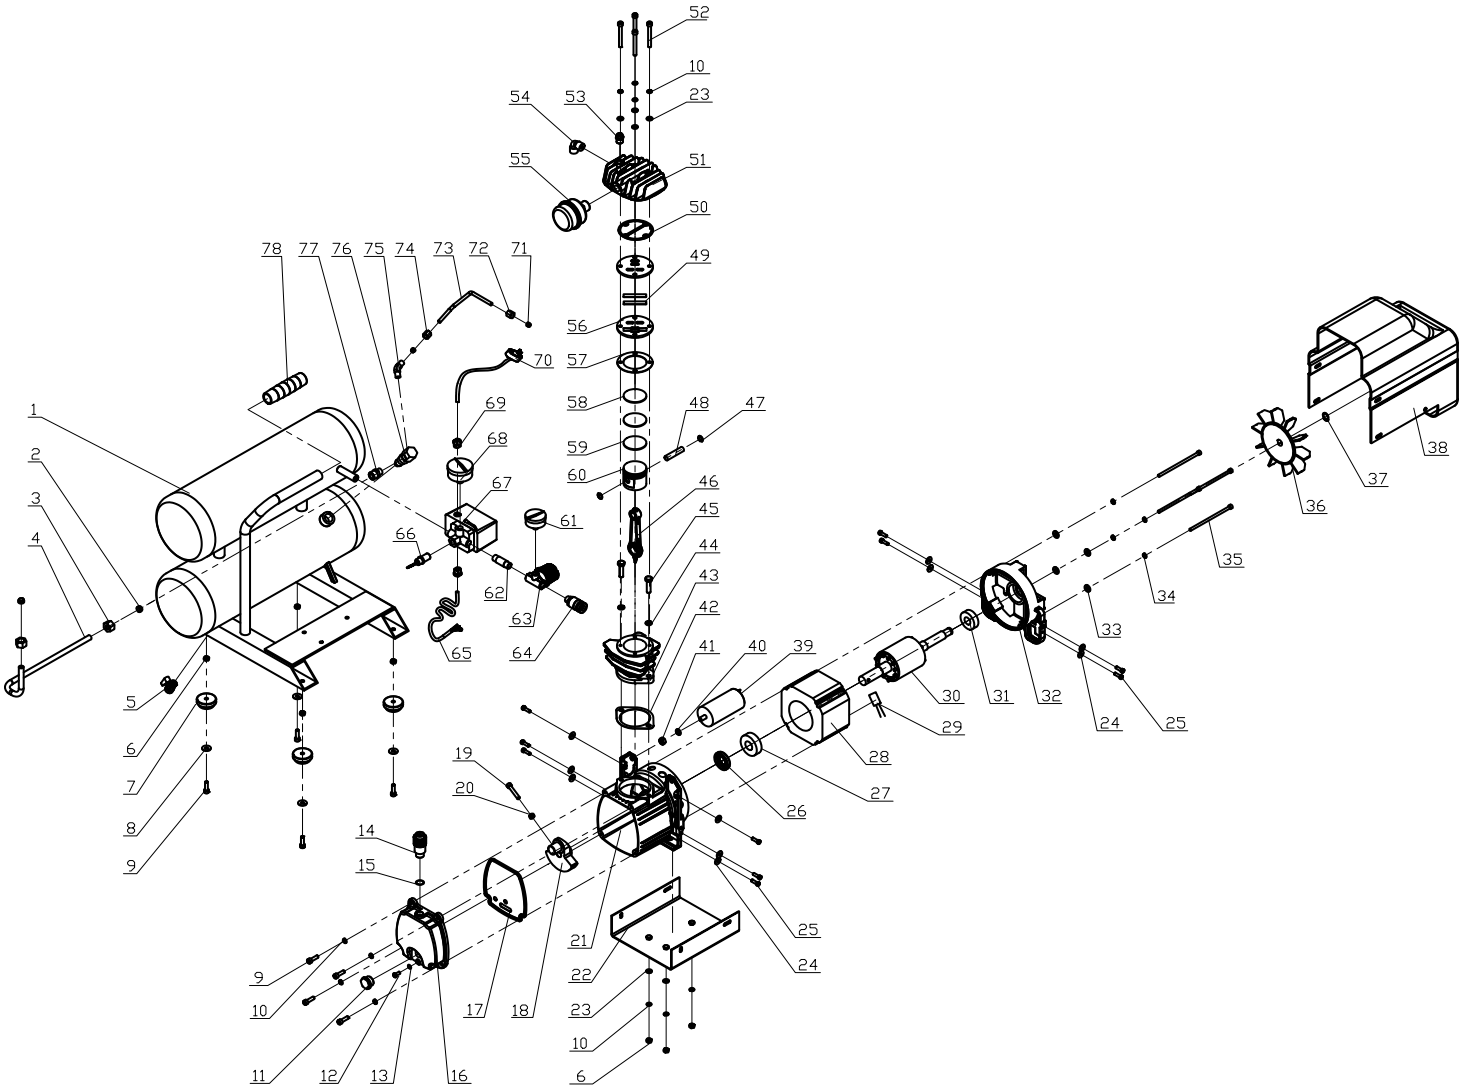

PARTS BREAKDOWN AIR COMPRESSOR

MODEL:AC205C

COMPLETE UNIT, FOR REFERENCE