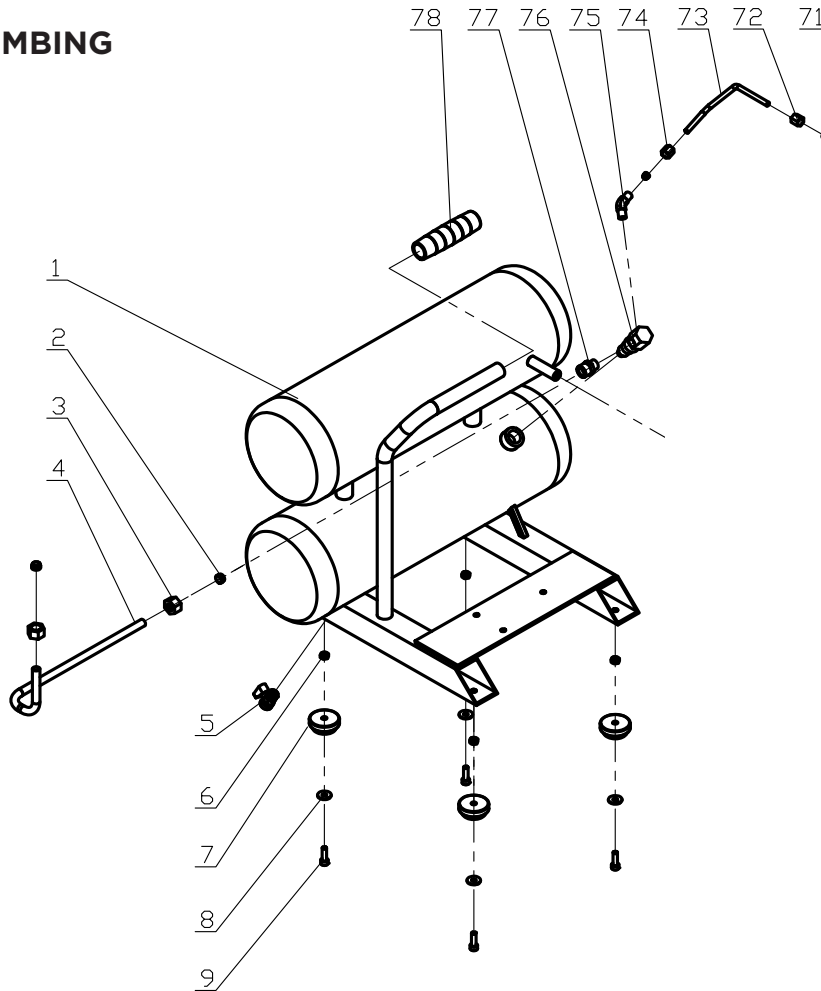

TANK AND PLUMBING

REF #	DESCRIPTION	QTY	BE PART #
2	FERRULE	2	42.001.026
3	NUT	2	
4	TANK BREATHER TUBE	1	
5	TANK DRAIN VALVE	1	42.001.051
6	NUT	4	42.001.027
7	RUBBER FOOT	4	
8	WASHER	4	
9	NUT	4	
71	FERRULE	2	42.001.049
72	NUT	1	
73	DISCHARGE TUBE TO PRESSURE SWITCH	1	
74	NUT	1	
75	CONNECTION	1	
76	CHECK VALVE, 1/2" NPT	1	42.005.066
77	BRASS CONNECTOR	1	42.001.050