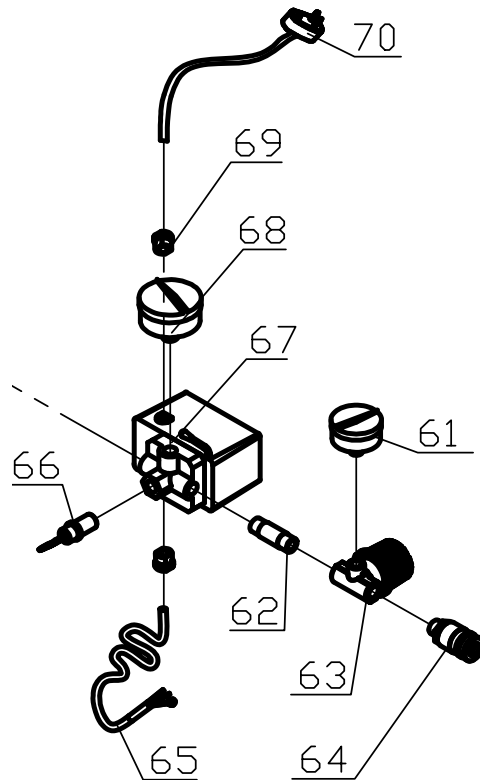

### TANK AND PLUMBING

REF #	DESCRIPTION	QTY	BE PART #
2	FERRULE	2	42.001.026
3	NUT	2	
4	TANK BREATHER TUBE	1	
5	TANK DRAIN VALVE	1	42.001.051
6	NUT	4	42.001.027
7	RUBBER FOOT	4	
8	WASHER	4	
9	NUT	4	
71	FERRULE	2	42.001.049
72	NUT	1	
73	DISCHARGE TUBE TO PRESSURE SWITCH	1	
74	NUT	1	
75	CONNECTION	1	
76	CHECK VALVE, 1/2" NPT	1	42.005.066
77	BRASS CONNECTOR	1	42.001.050

### PRESSURE SWITCH ASSEMBLY

REF NO.	DESCRIPTION	QTY	PART NO.
62	CONNECTION FITTING	1	42.001.044
64	QUICK COUPLER	1	42.001.045
66	PRESSURE SAFETY VAVLE	1	42.001.046
67	PRESSURE SWITCH	1	
68	PRESSURE GAUGE	1	42.001.047
69	STRAIN RELIEF BUSHING	2	42.001.048

## PUMP ASSEMBLY

REF NO.	DESCRIPTION	QTY	PART NO.
10	SPRING WASHER	11	42.001.028
11	OIL SIGHT GLASS	1	42.001.029
12	OIL DRAIN BOLT	1	42.001.030
13	O-RING	1	
14	OIL BREATH CAP	1	
15	O-RING	1	
16	REAR FRAME CAP	1	
17	RUBBER SEAL GASKET	1	
18	CRANK SHAFT	1	42.001.031
21	FRAME	1	42.001.032
22	SUPPORT BLOCK	1	42.001.033
23	WASHER	7	42.001.034
26	OIL SEAL	1	42.001.035

## PUMP HEAD

REF NO.	DESCRIPTION	QTY	PART NO.
53	EASY START VALVE	1	42.001.050
55	AIR FILTER	1	42.001.041
56	VALVE PLATE	2	42.001.042
60	CARB CANNISTER	1	42.001.043