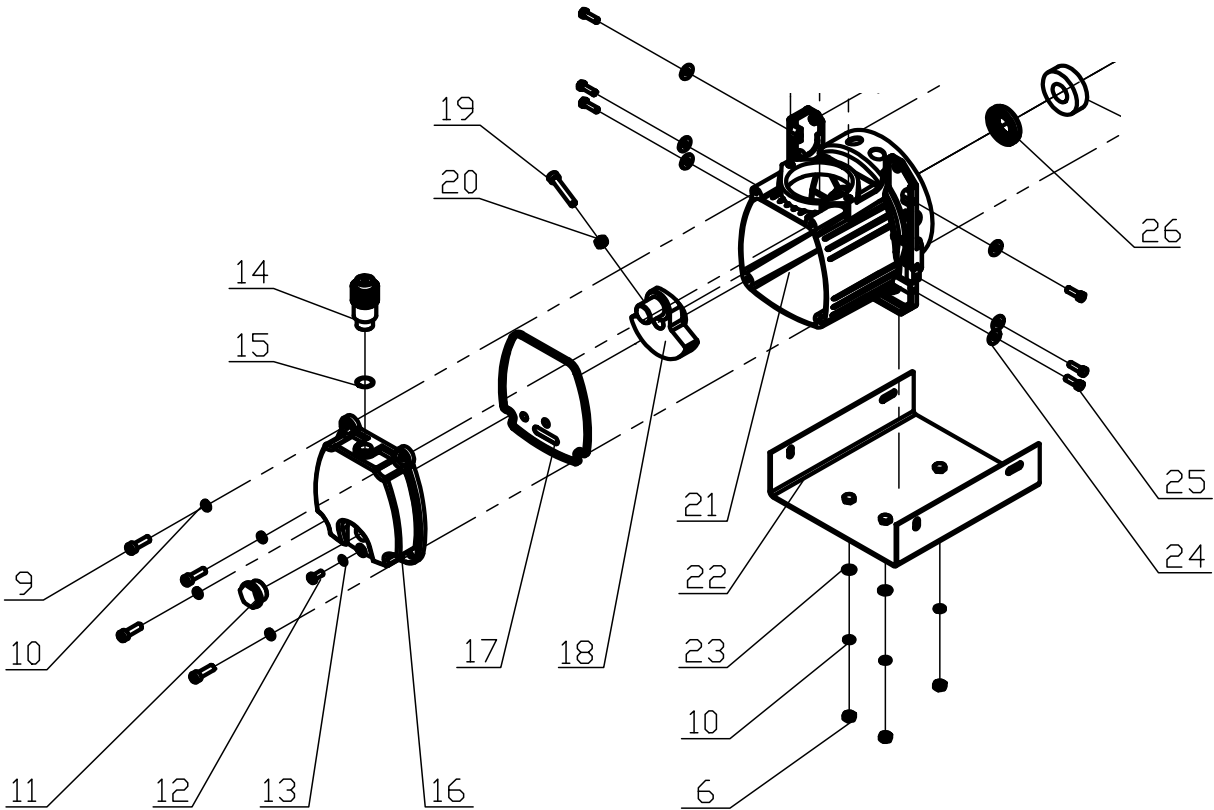

### PRESSURE SWITCH ASSEMBLY

REF NO.	DESCRIPTION	QTY	PART NO.
62	CONNECTION FITTING	1	42.001.044
64	QUICK COUPLER	1	42.001.045
66	PRESSURE SAFETY VAVLE	1	42.001.046
67	PRESSURE SWITCH	1	
68	PRESSURE GAUGE	1	42.001.047
69	STRAIN RELIEF BUSHING	2	42.001.048

## PUMP ASSEMBLY

REF NO.	DESCRIPTION	QTY	PART NO.
10	SPRING WASHER	11	42.001.028
11	OIL SIGHT GLASS	1	42.001.029
12	OIL DRAIN BOLT	1	42.001.030
13	O-RING	1	
14	OIL BREATH CAP	1	
15	O-RING	1	
16	REAR FRAME CAP	1	
17	RUBBER SEAL GASKET	1	
18	CRANK SHAFT	1	42.001.031
21	FRAME	1	42.001.032
22	SUPPORT BLOCK	1	42.001.033
23	WASHER	7	42.001.034
26	OIL SEAL	1	42.001.035

## PUMP HEAD

REF NO.	DESCRIPTION	QTY	PART NO.
53	EASY START VALVE	1	42.001.050
55	AIR FILTER	1	42.001.041
56	VALVE PLATE	2	42.001.042
60	CARB CANNISTER	1	42.001.043