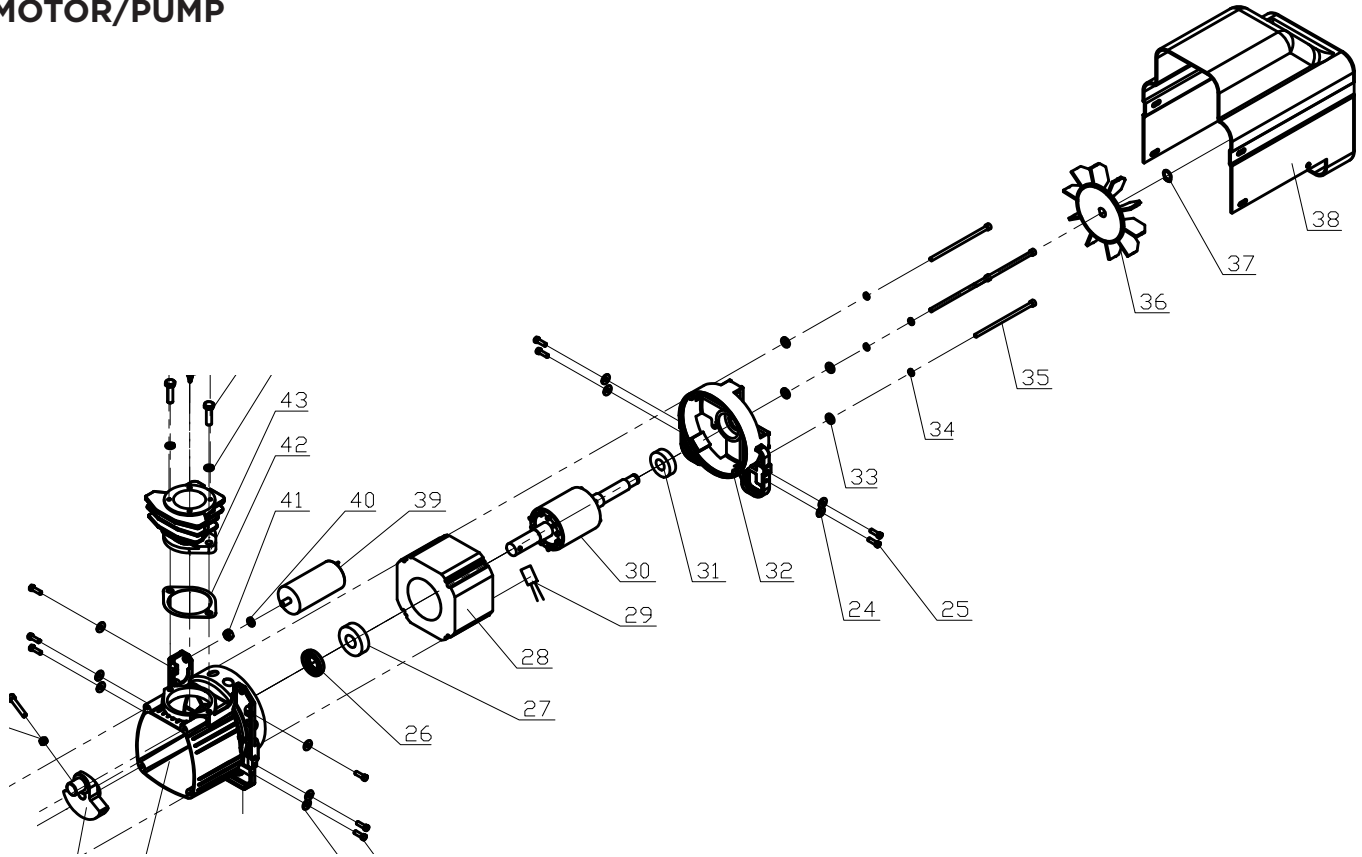

MOTOR/PUMP

REF NO.	DESCRIPTION	QTY	PART NO.
29	THERMO PROTECTOR	1	42.001.036
32	FRONT FRAME	1	42.001.037
33	WASHER	4	
34	SPRING WASHER	4	
35	BOLT	4	
38	PLASTIC SHROUD	1	42.001.038
39	CAPACITOR	1	42.001.039
40	SPRING WASHER	1