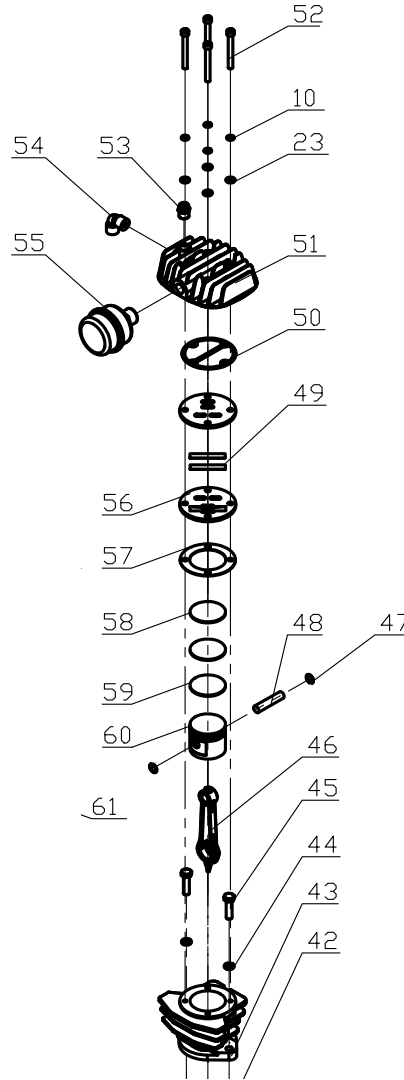

### PRESSURE SWITCH ASSEMBLY

REF NO.	DESCRIPTION	QTY	PART NO.
62	CONNECTION FITTING	1	42.001.044
64	QUICK COUPLER	1	42.001.045
66	PRESSURE SAFETY VAVLE	1	42.001.046
67	PRESSURE SWITCH	1	
68	PRESSURE GAUGE	1	42.001.047
69	STRAIN RELIEF BUSHING	2	42.001.048

## PUMP ASSEMBLY

REF NO.	DESCRIPTION	QTY	PART NO.
10	SPRING WASHER	11	42.001.028
11	OIL SIGHT GLASS	1	42.001.029
12	OIL DRAIN BOLT	1	42.001.030
13	O-RING	1	
14	OIL BREATH CAP	1	
15	O-RING	1	
16	REAR FRAME CAP	1	
17	RUBBER SEAL GASKET	1	
18	CRANK SHAFT	1	42.001.031
21	FRAME	1	42.001.032
22	SUPPORT BLOCK	1	42.001.033
23	WASHER	7	42.001.034
26	OIL SEAL	1	42.001.035

## MOTOR/PUMP

REF NO.	DESCRIPTION	QTY	PART NO.
29	THERMO PROTECTOR	1	42.001.036
32	FRONT FRAME	1	42.001.037
33	WASHER	4	
34	SPRING WASHER	4	
35	BOLT	4	
38	PLASTIC SHROUD	1	42.001.038
39	CAPACITOR	1	42.001.039
40	SPRING WASHER	1	

## PUMP HEAD

REF NO.	DESCRIPTION	QTY	PART NO.
53	EASY START VALVE	1	42.001.050
55	AIR FILTER	1	42.001.041
56	VALVE PLATE	2	42.001.042
60	CARB CANNISTER	1	42.001.043