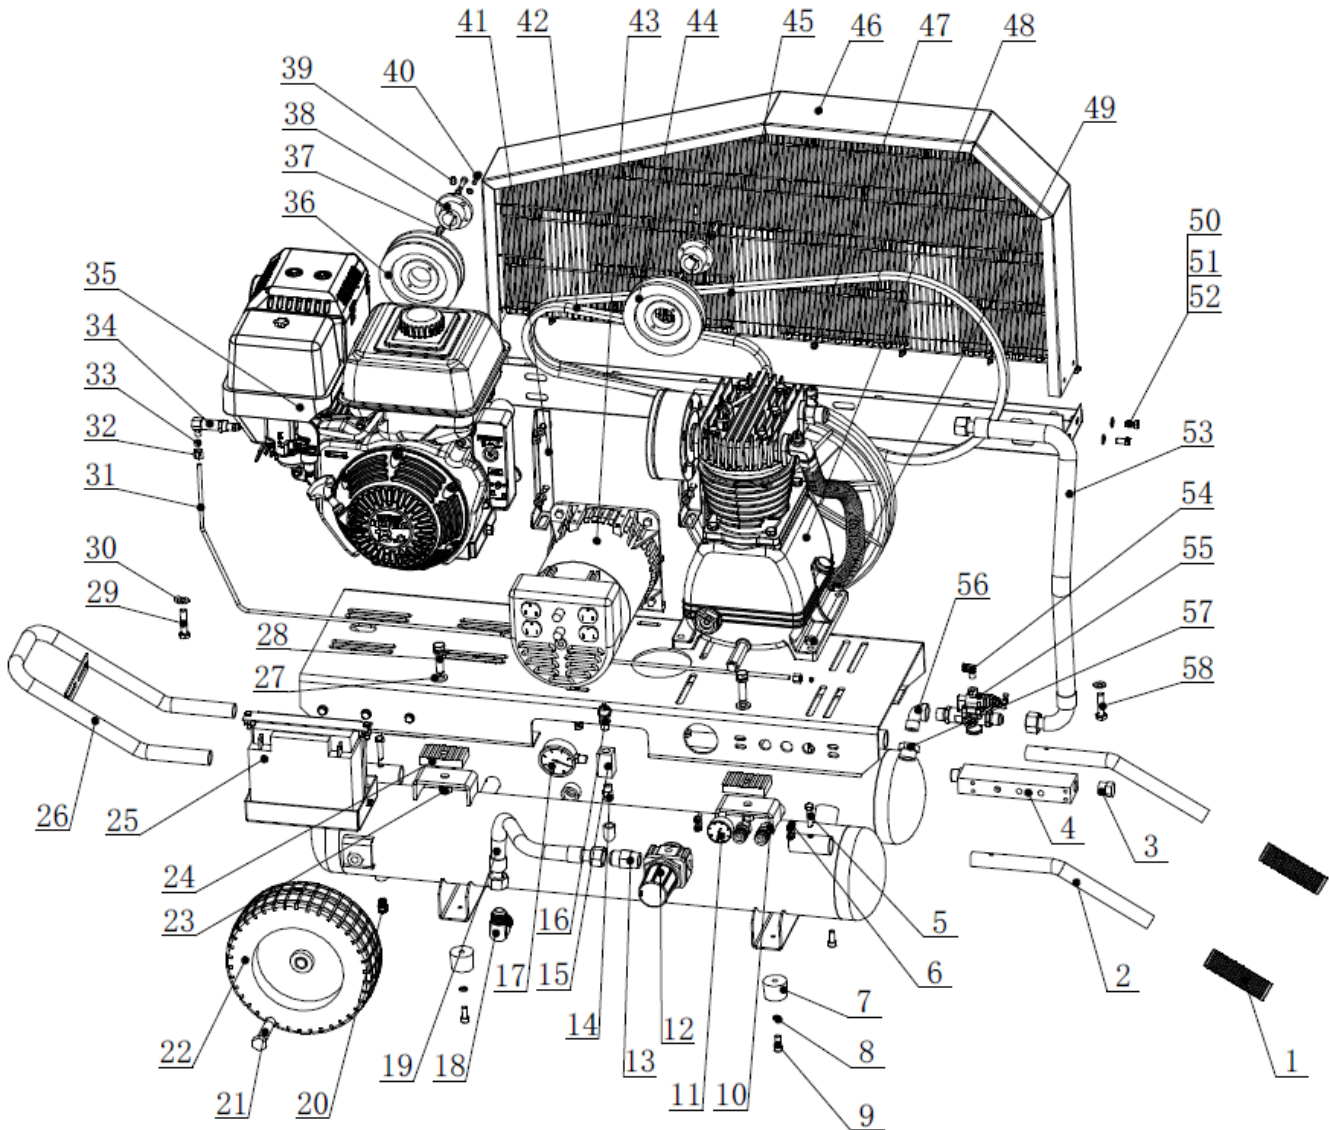

COMPLETE PUMP TANK ASSEMBLY

42.005.061

(DOES NOT INCLUDE ENGINE)