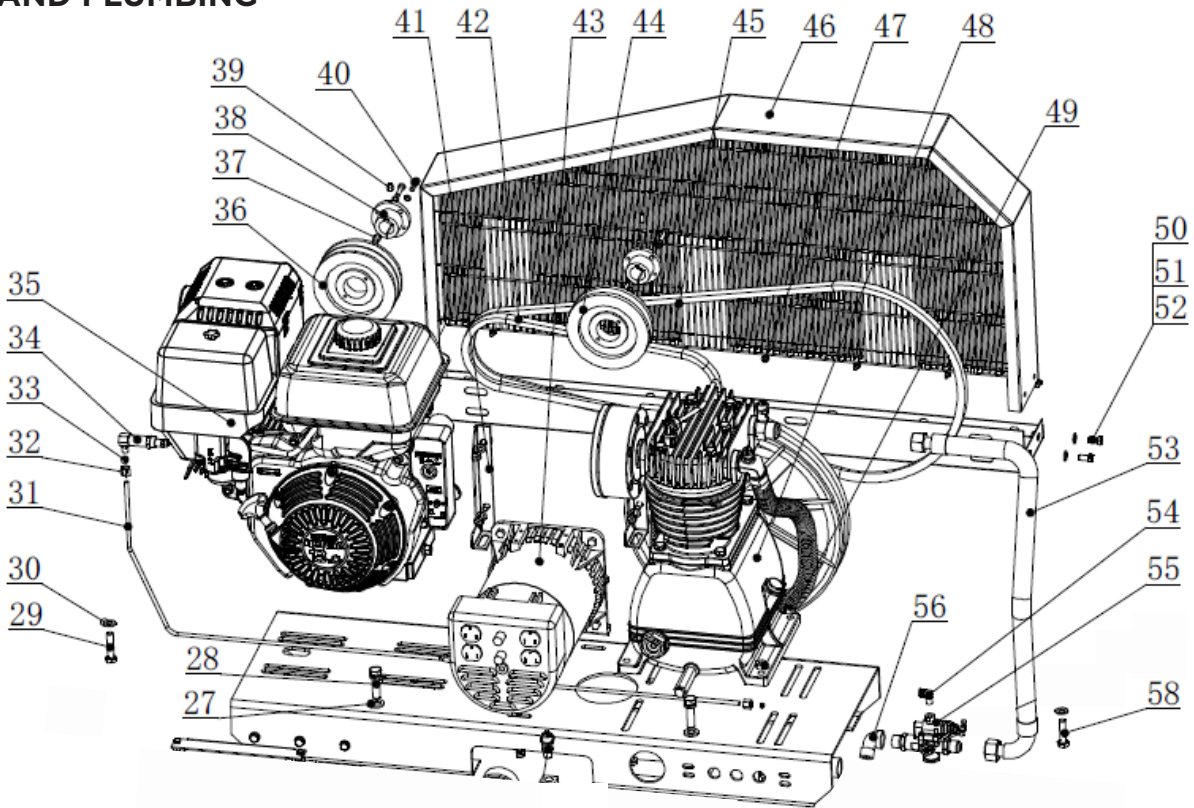

REF #	DESCRIPTION	QTY	BE PART #
35	*HONDA GX390 ENGINE	1	CHECK WITH HONDA
36	ENGINE PULLEY	1	42.005.088
37	PLAIN KEY	2	
38	PULLEY BUSHING	1	
39	SOCKET HEAD CAP SCREW	1	
40	HEX SOCKET HEAD CAP SCREW	4	
42	** ALTERNATOR BELT	1	A17
43	ALTERNATOR	1	ALT20029
NOT SHOWN	ALTERNATOR CAPACITOR	1	85.573.028
44	ALTERNATOR PULLEY AND BUSHING	1	42.005.089
45	**PUMP BELT	1	A77
46	BELT GUARD	1	42.005.079
48	PUMP ASSEMBLY	1	SEE PAGE 5
55	PILOT UNLOADER	1	42.010.025

*CHECK WITH HONDA FOR ENGINE BREAKDOWN AND PARTS

**BELTS NOT SOLD THROUGH BE. CHECK WITH LOCAL SUPPLIER

PARTS BREAKDOWN

AIR COMPRESSOR

MODEL:AC138HEG2

TANK ASSEMBLY

REF #	DESCRIPTION	QTY	BE PART #
25	LITHIUM-ION BATTERY	1	85.573.108
25	BATTERY BOX AND BRACKET	1	85.603.005
NOT SHOWN	BATTERY CABLE, 10 GAUGE, RED	1	85.603.009
NOT SHOWN	BATTERY CABLE, 10 GAUGE, BLACK	1	85.603.010
12	PRESSURE REGULATING VALVE	1	42.005.080
10	BRASS COUPLER	2	42.000.046
4	MANIFOLD	1	42.005.090
18	TANK DRAIN VALVE	1	42.006.041

*CURRENT STYLE:

42.005.139

(SINGLE BELT PULLEY)

**OLD STYLE: 42.005.113

(TWIN BELT PULLEY)

REF #	DESCRIPTION	QTY	BE PART #
9,10,31,34,35,37	GASKET ASSEMBLY	1	42.005.115
14	INTERCOOLER TUBE	1	42.005.140
*15-18	FLYWHEEL ASSEMBLY (CURRENT STYLE)	1	42.005.138
**15-18	FLYWHEEL ASSEMBLY (OLD STYLE)	1	42.005.114
20	BREATHER TUBE, INCLUDES NUT AND FERRULE	1	42.005.118
29,30	PISTON RING ASSEMBLY	1	42.005.117
36	VALVE ASSEMBLY SET	1	42.005.116
39	AIR FILTER ASSEMBLY	1	42.005.052
40	AIR FILTER ELEMENT	1	42.005.028
46	SIGHT GLASS	1	42.005.109
47,48	OIL DRAIN WITH PLUG	1	42.005.120
49	OIL CAP	1	42.005.110

PARTS BREAKDOWN AIR COMPRESSOR

MODEL:AC138HEG2

DIMENSIONS

DIMENSION	MEASUREMENT	QTY
LENGTH	INCHES	54.7
	MILLIMETERS	1389.4
WIDTH	INCHES	25.4
	MILLIMETERS	646
HEIGHT	INCHES	32.9
	MILLIMETERS	835.2

BE

POWER EQUIPMENT