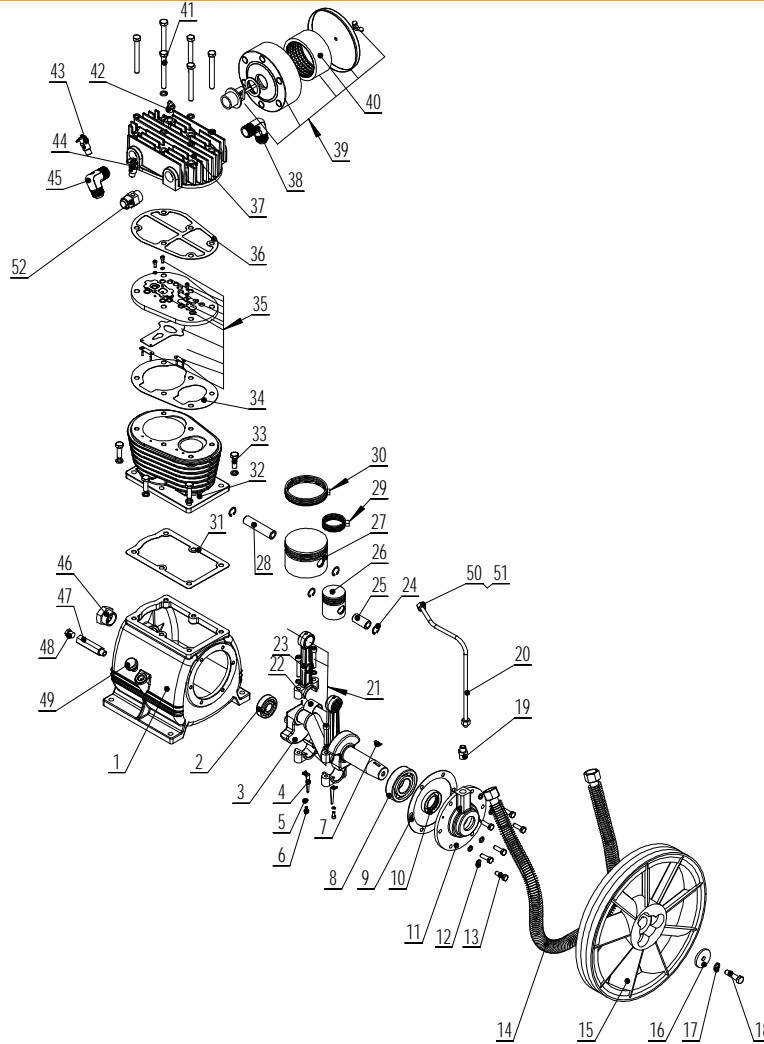

REF #	DESCRIPTION	QTY	BE PART #
35	*HONDA GX390 ENGINE	1	CHECK WITH HONDA
36	ENGINE PULLEY	1	42.005.088
37	PLAIN KEY	2	
38	PULLEY BUSHING	1	
39	SOCKET HEAD CAP SCREW	1	
40	HEX SOCKET HEAD CAP SCREW	4	
42	** ALTERNATOR BELT	1	A17
43	ALTERNATOR	1	ALT20029
NOT SHOWN	ALTERNATOR CAPACITOR	1	85.573.028
44	ALTERNATOR PULLEY AND BUSHING	1	42.005.089
45	**PUMP BELT	1	A77
46	BELT GUARD	1	42.005.079
48	PUMP ASSEMBLY	1	SEE PAGE 5
55	PILOT UNLOADER	1	42.010.025

PARTS BREAKDOWN AIR COMPRESSOR

MODEL:AC138HEG2

COMPLETE PUMP TANK ASSEMBLY

42.005.061

(DOES NOT INCLUDE ENGINE)

PARTS BREAKDOWN AIR COMPRESSOR

MODEL:AC138HEG2

LH4T PUMP

*CURRENT STYLE:

42.005.139

(SINGLE BELT PULLEY)

**OLD STYLE: 42.005.113

(TWIN BELT PULLEY)

REF #	DESCRIPTION	QTY	BE PART #
9,10,31,34,35,37	GASKET ASSEMBLY	1	42.005.115
14	INTERCOOLER TUBE	1	42.005.140
*15-18	FLYWHEEL ASSEMBLY (CURRENT STYLE)	1	42.005.138
**15-18	FLYWHEEL ASSEMBLY (OLD STYLE)	1	42.005.114
20	BREATHER TUBE, INCLUDES NUT AND FERRULE	1	42.005.118
29,30	PISTON RING ASSEMBLY	1	42.005.117
36	VALVE ASSEMBLY SET	1	42.005.116
39	AIR FILTER ASSEMBLY	1	42.005.052
40	AIR FILTER ELEMENT	1	42.005.028
46	SIGHT GLASS	1	42.005.109
47,48	OIL DRAIN WITH PLUG	1	42.005.120
49	OIL CAP	1	42.005.110

PARTS BREAKDOWN AIR COMPRESSOR

MODEL:AC138HEG2

DIMENSIONS

DIMENSION	MEASUREMENT	QTY
LENGTH	INCHES	54.7
	MILLIMETERS	1389.4
WIDTH	INCHES	25.4
	MILLIMETERS	646
HEIGHT	INCHES	32.9
	MILLIMETERS	835.2

BE

POWER EQUIPMENT