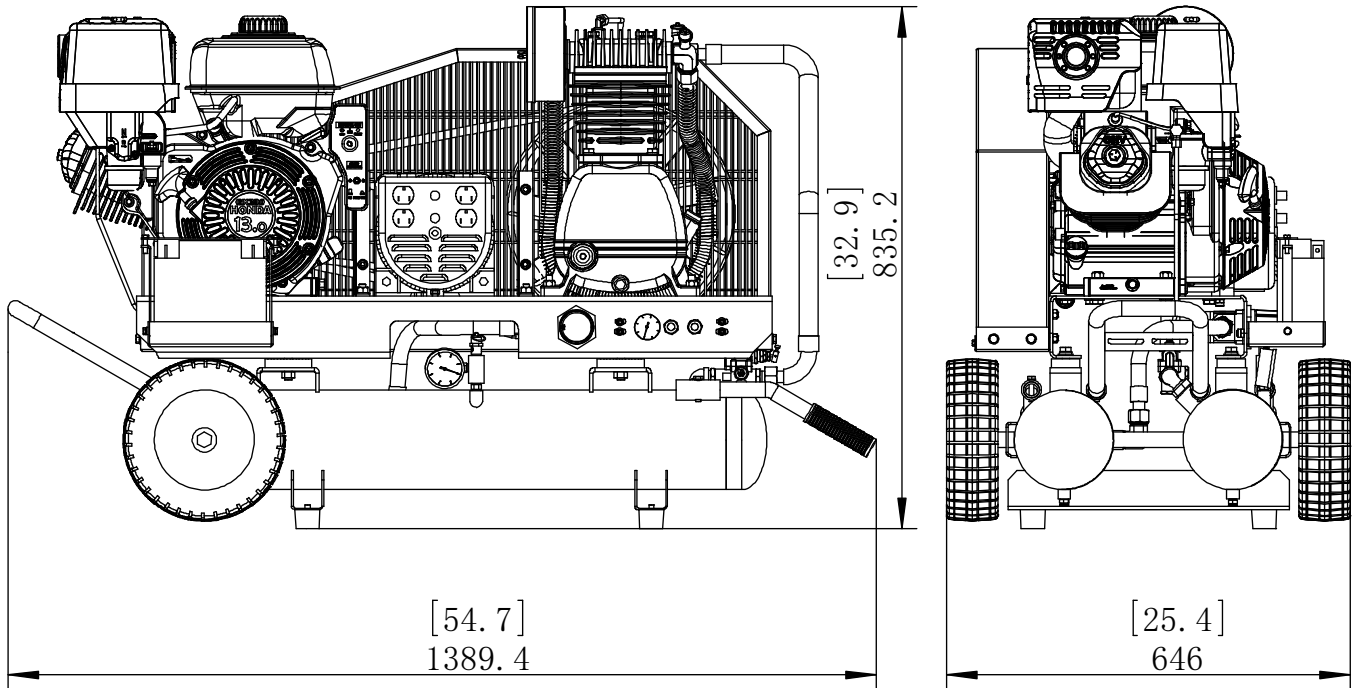

REF #	DESCRIPTION	QTY	BE PART #
35	*HONDA GX390 ENGINE	1	CHECK WITH HONDA
36	ENGINE PULLEY	1	42.005.088
37	PLAIN KEY	2	
38	PULLEY BUSHING	1	
39	SOCKET HEAD CAP SCREW	1	
40	HEX SOCKET HEAD CAP SCREW	4	
42	** ALTERNATOR BELT	1	A17
43	ALTERNATOR	1	ALT20029
NOT SHOWN	ALTERNATOR CAPACITOR	1	85.573.028
44	ALTERNATOR PULLEY AND BUSHING	1	42.005.089
45	**PUMP BELT	1	A77
46	BELT GUARD	1	42.005.079
48	PUMP ASSEMBLY	1	SEE PAGE 5
55	PILOT UNLOADER	1	42.010.025

PARTS BREAKDOWN AIR COMPRESSOR

MODEL:AC138HEG2

COMPLETE PUMP TANK ASSEMBLY

42.005.061

(DOES NOT INCLUDE ENGINE)

PARTS BREAKDOWN AIR COMPRESSOR

MODEL:AC138HEG2

LH4T PUMP

*CURRENT STYLE:

42.005.139

(SINGLE BELT PULLEY)

**OLD STYLE: 42.005.113

(TWIN BELT PULLEY)

REF #	DESCRIPTION	QTY	BE PART #
9,10,31,34,35,37	GASKET ASSEMBLY	1	42.005.115
14	INTERCOOLER TUBE	1	42.005.140
*15-18	FLYWHEEL ASSEMBLY (CURRENT STYLE)	1	42.005.138
**15-18	FLYWHEEL ASSEMBLY (OLD STYLE)	1	42.005.114
20	BREATHER TUBE, INCLUDES NUT AND FERRULE	1	42.005.118
29,30	PISTON RING ASSEMBLY	1	42.005.117
36	VALVE ASSEMBLY SET	1	42.005.116
39	AIR FILTER ASSEMBLY	1	42.005.052
40	AIR FILTER ELEMENT	1	42.005.028
46	SIGHT GLASS	1	42.005.109
47,48	OIL DRAIN WITH PLUG	1	42.005.120
49	OIL CAP	1	42.005.110

PARTS BREAKDOWN AIR COMPRESSOR

MODEL:AC138HEG2

DIMENSIONS

DIMENSION	MEASUREMENT	QTY
LENGTH	INCHES	54.7
	MILLIMETERS	1389.4
WIDTH	INCHES	25.4
	MILLIMETERS	646
HEIGHT	INCHES	32.9
	MILLIMETERS	835.2

BE

POWER EQUIPMENT