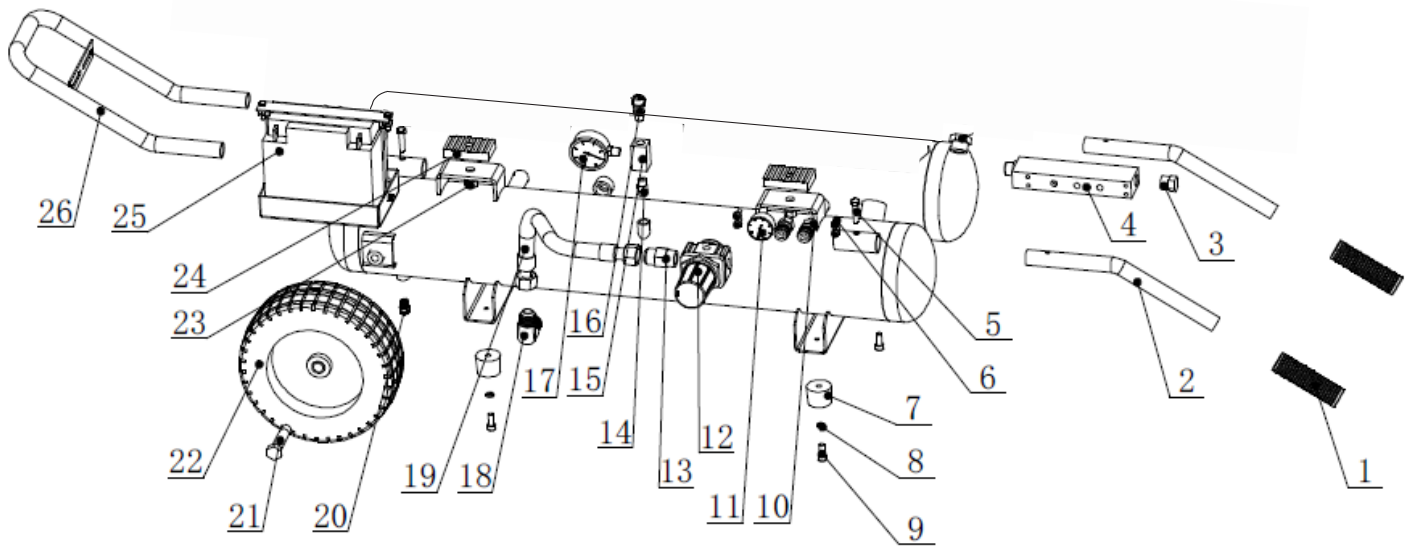

*CHECK WITH HONDA FOR ENGINE BREAKDOWN AND PARTS

**BELTS NOT SOLD THROUGH BE. CHECK WITH LOCAL SUPPLIER

PARTS BREAKDOWN

AIR COMPRESSOR

MODEL:AC138HEG2

TANK ASSEMBLY

REF #	DESCRIPTION	QTY	BE PART #
25	LITHIUM-ION BATTERY	1	85.573.108
25	BATTERY BOX AND BRACKET	1	85.603.005
NOT SHOWN	BATTERY CABLE, 10 GAUGE, RED	1	85.603.009
NOT SHOWN	BATTERY CABLE, 10 GAUGE, BLACK	1	85.603.010
12	PRESSURE REGULATING VALVE	1	42.005.080
10	BRASS COUPLER	2	42.000.046
4	MANIFOLD	1	42.005.090
18	TANK DRAIN VALVE	1	42.006.041

PARTS BREAKDOWN AIR COMPRESSOR

MODEL:AC138HEG2

COMPLETE PUMP TANK ASSEMBLY

42.005.061

(DOES NOT INCLUDE ENGINE)

PARTS BREAKDOWN AIR COMPRESSOR

MODEL:AC138HEG2

LH4T PUMP

*CURRENT STYLE:

42.005.139

(SINGLE BELT PULLEY)

**OLD STYLE: 42.005.113

(TWIN BELT PULLEY)

REF #	DESCRIPTION	QTY	BE PART #
9,10,31,34,35,37	GASKET ASSEMBLY	1	42.005.115
14	INTERCOOLER TUBE	1	42.005.140
*15-18	FLYWHEEL ASSEMBLY (CURRENT STYLE)	1	42.005.138
**15-18	FLYWHEEL ASSEMBLY (OLD STYLE)	1	42.005.114
20	BREATHER TUBE, INCLUDES NUT AND FERRULE	1	42.005.118
29,30	PISTON RING ASSEMBLY	1	42.005.117
36	VALVE ASSEMBLY SET	1	42.005.116
39	AIR FILTER ASSEMBLY	1	42.005.052
40	AIR FILTER ELEMENT	1	42.005.028
46	SIGHT GLASS	1	42.005.109
47,48	OIL DRAIN WITH PLUG	1	42.005.120
49	OIL CAP	1	42.005.110

PARTS BREAKDOWN AIR COMPRESSOR

MODEL:AC138HEG2

DIMENSIONS

DIMENSION	MEASUREMENT	QTY
LENGTH	INCHES	54.7
	MILLIMETERS	1389.4
WIDTH	INCHES	25.4
	MILLIMETERS	646
HEIGHT	INCHES	32.9
	MILLIMETERS	835.2

BE

POWER EQUIPMENT