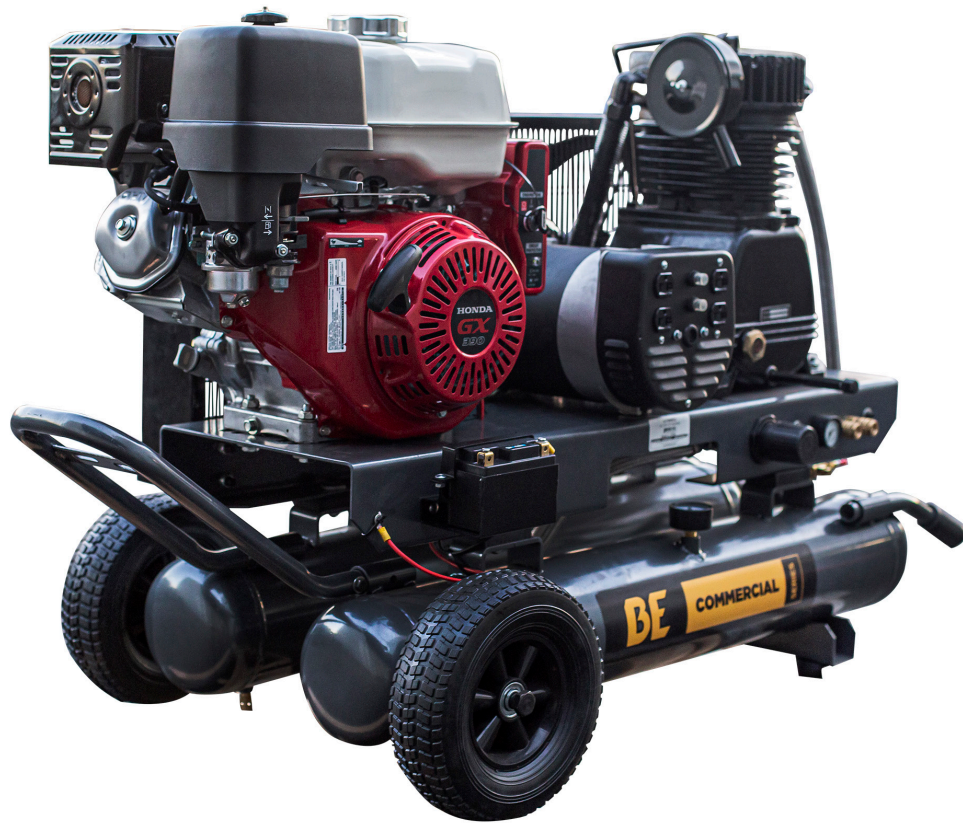

PARTS BREAKDOWN

AIR COMPRESSOR

MODEL:AC138HEG2

BEPOWEREQUIPMENT

.COM

PARTS BREAKDOWN AIR COMPRESSOR

MODEL:AC138HEG2

PUMP AND PLUMBING

REF #	DESCRIPTION	QTY	BE PART #
35	*HONDA GX390 ENGINE	1	CHECK WITH HONDA
36	ENGINE PULLEY	1	42.005.088
37	PLAIN KEY	2	
38	PULLEY BUSHING	1	
39	SOCKET HEAD CAP SCREW	1	
40	HEX SOCKET HEAD CAP SCREW	4	
42	** ALTERNATOR BELT	1	A17
43	ALTERNATOR	1	ALT20029
NOT SHOWN	ALTERNATOR CAPACITOR	1	85.573.028
44	ALTERNATOR PULLEY AND BUSHING	1	42.005.089
45	**PUMP BELT	1	A77
46	BELT GUARD	1	42.005.079
48	PUMP ASSEMBLY	1	SEE PAGE 5
55	PILOT UNLOADER	1	42.010.025

*CHECK WITH HONDA FOR ENGINE BREAKDOWN AND PARTS

**BELTS NOT SOLD THROUGH BE. CHECK WITH LOCAL SUPPLIER

PARTS BREAKDOWN

AIR COMPRESSOR

MODEL:AC138HEG2

TANK ASSEMBLY

REF #	DESCRIPTION	QTY	BE PART #
25	LITHIUM-ION BATTERY	1	85.573.108
25	BATTERY BOX AND BRACKET	1	85.603.005
NOT SHOWN	BATTERY CABLE, 10 GAUGE, RED	1	85.603.009
NOT SHOWN	BATTERY CABLE, 10 GAUGE, BLACK	1	85.603.010
12	PRESSURE REGULATING VALVE	1	42.005.080
10	BRASS COUPLER	2	42.000.046
4	MANIFOLD	1	42.005.090
18	TANK DRAIN VALVE	1	42.006.041

PARTS BREAKDOWN AIR COMPRESSOR

MODEL:AC138HEG2

COMPLETE PUMP TANK ASSEMBLY

42.005.061

(DOES NOT INCLUDE ENGINE)

PARTS BREAKDOWN AIR COMPRESSOR

MODEL:AC138HEG2

LH4T PUMP