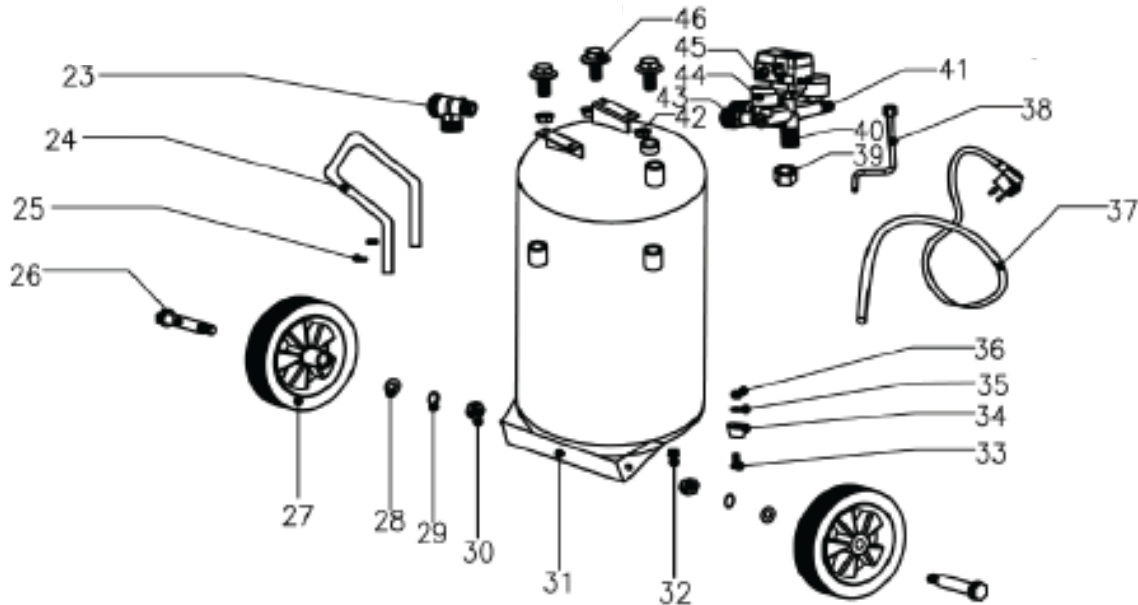

PARTS BREAKDOWN

AIR COMPRESSOR

MODEL:AC2020

BEPOWEREQUIPMENT

.COM

PARTS BREAKDOWN AIR COMPRESSOR

MODEL:AC2020

PUMP AND MOTOR ASSEMBLY

REF #	DESCRIPTION	QTY	BE PART #
3	Cylinder Cover Gasket	1	42.006.065
16	Curtain Gasket	1	42.006.078
17	Oil Breathe Cap with O-ring	1	42.006.012
22	Oil Level Sight Glass	1	42.006.010
23	Check Valve - Right Mount Style	1	42.006.023
23* old style	Check Valve - Left Mount Style	1	42.006.022
47	Discharge Pipe	1	42.006.070
53	Fan	1	42.006.064
60	Capacitor	1	42.006.067
61	Washer 8	1	
64	Black Plastic Cover	1	42.006.021
66	Air Filter	1	42.006.002
68	Thermal Protector	1	42.006.077
Not Shown	T Fitting for Pump Head	1	42.006.063

PARTS BREAKDOWN AIR COMPRESSOR

MODEL:AC2020

TANK ASSEMBLY

REF NO.	DESCRIPTION	QTY	PART NO.
26	Wheel Bolt M10	2	
27	Wheel	2	
28	Spring Washer 10	2	42.006.032
29	Washer 10	2	
30	Lock Nut M10	2	
32	Tank Drain Valve	1	
34	Rubber Foot	1	42.006.029
38	Release Pipe	1	42.006.018
40	Regulator Valve	1	42.006.074
40* old style	Regulator Valve (with twin coupler style manifold)	1	42.006.007
41	Safety Valve	1	42.006.009
43	Quick Couplers	1	42.006.033
44	Pressure Gauge	2	42.006.026
45	Pressure Switch	1	42.006.004
45* Old Style	Pressure Switch - Old style	1	42.006.005