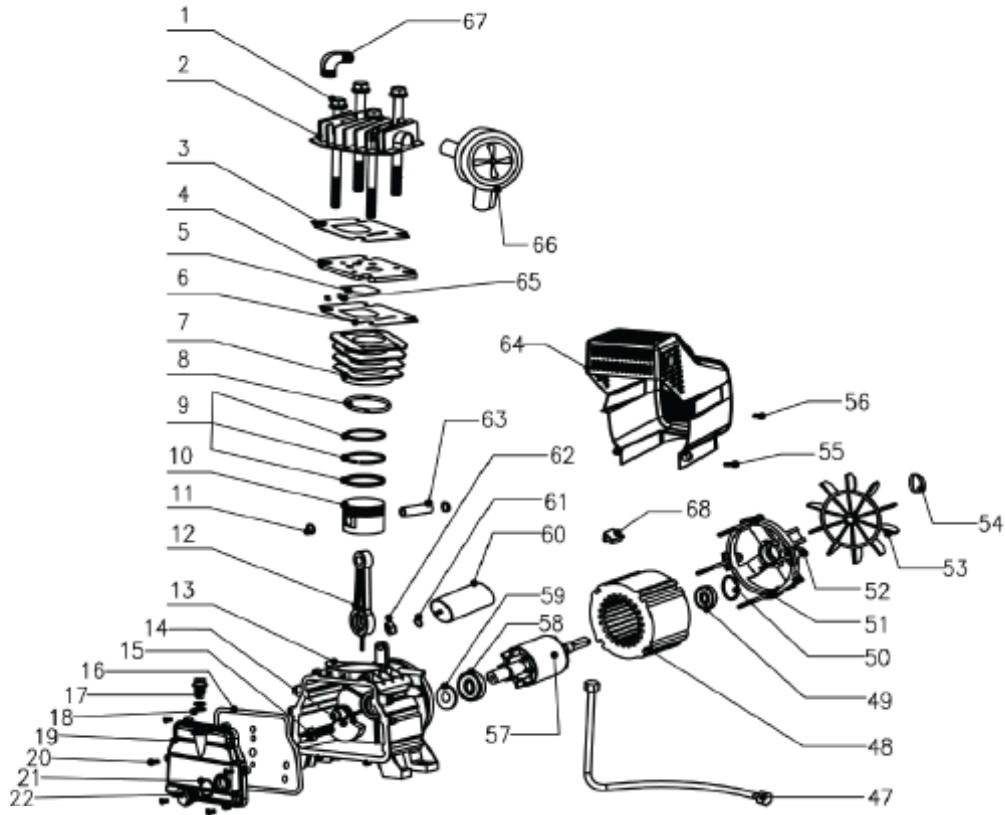

PARTS BREAKDOWN

AIR COMPRESSOR

MODEL:AC2020

BEPOWEREQUIPMENT

.COM

PARTS BREAKDOWN AIR COMPRESSOR

MODEL:AC2020

PUMP AND MOTOR ASSEMBLY

REF #	DESCRIPTION	QTY	BE PART #
3	Cylinder Cover Gasket	1	42.006.065
16	Curtain Gasket	1	42.006.078
17	Oil Breathe Cap with O-ring	1	42.006.012
22	Oil Level Sight Glass	1	42.006.010
23	Check Valve - Right Mount Style	1	42.006.023
23* old style	Check Valve - Left Mount Style	1	42.006.022
47	Discharge Pipe	1	42.006.070
53	Fan	1	42.006.064
60	Capacitor	1	42.006.067
61	Washer 8	1	
64	Black Plastic Cover	1	42.006.021
66	Air Filter	1	42.006.002
68	Thermal Protector	1	42.006.077
Not Shown	T Fitting for Pump Head	1	42.006.063

PARTS BREAKDOWN AIR COMPRESSOR

MODEL:AC2020

TANK ASSEMBLY

REF NO.	DESCRIPTION	QTY	PART NO.
26	Wheel Bolt M10	2	
27	Wheel	2	
28	Spring Washer 10	2	42.006.032
29	Washer 10	2	
30	Lock Nut M10	2	
32	Tank Drain Valve	1	
34	Rubber Foot	1	42.006.029
38	Release Pipe	1	42.006.018
40	Regulator Valve	1	42.006.074
40* old style	Regulator Valve (with twin coupler style manifold)	1	42.006.007
41	Safety Valve	1	42.006.009
43	Quick Couplers	1	42.006.033
44	Pressure Gauge	2	42.006.026
45	Pressure Switch	1	42.006.004
45* Old Style	Pressure Switch - Old style	1	42.006.005