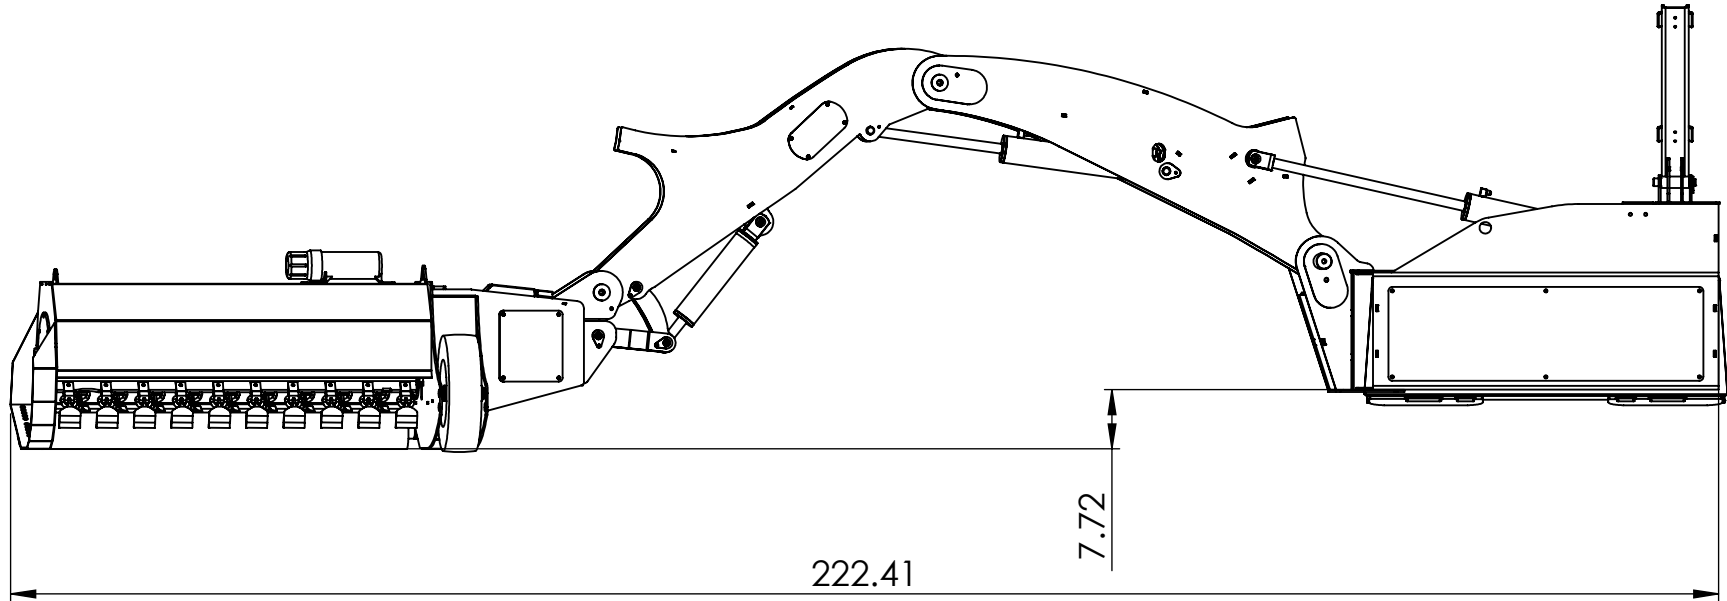

Description

SWF580-Boom & Stick

Weight
lbs.

DATE
23-08-2016

DWG. NO.

REV

DO NOT SCALE DRAWING

SCALE: 1:25 SHEET 4 OF 11

SWF580

A

SWF580-Max reach in horizontal position. (Max reach)

PROPRIETARY AND CONFIDENTIAL
THE INFORMATION CONTAINED IN THIS DRAWING IS THE SOLE PROPERTY OF BAUMALIGHT. ANY REPRODUCTION IN PART OR AS A WHOLE WITHOUT THE WRITTEN PERMISSION OF BAUMALIGHT IS PROHIBITED.