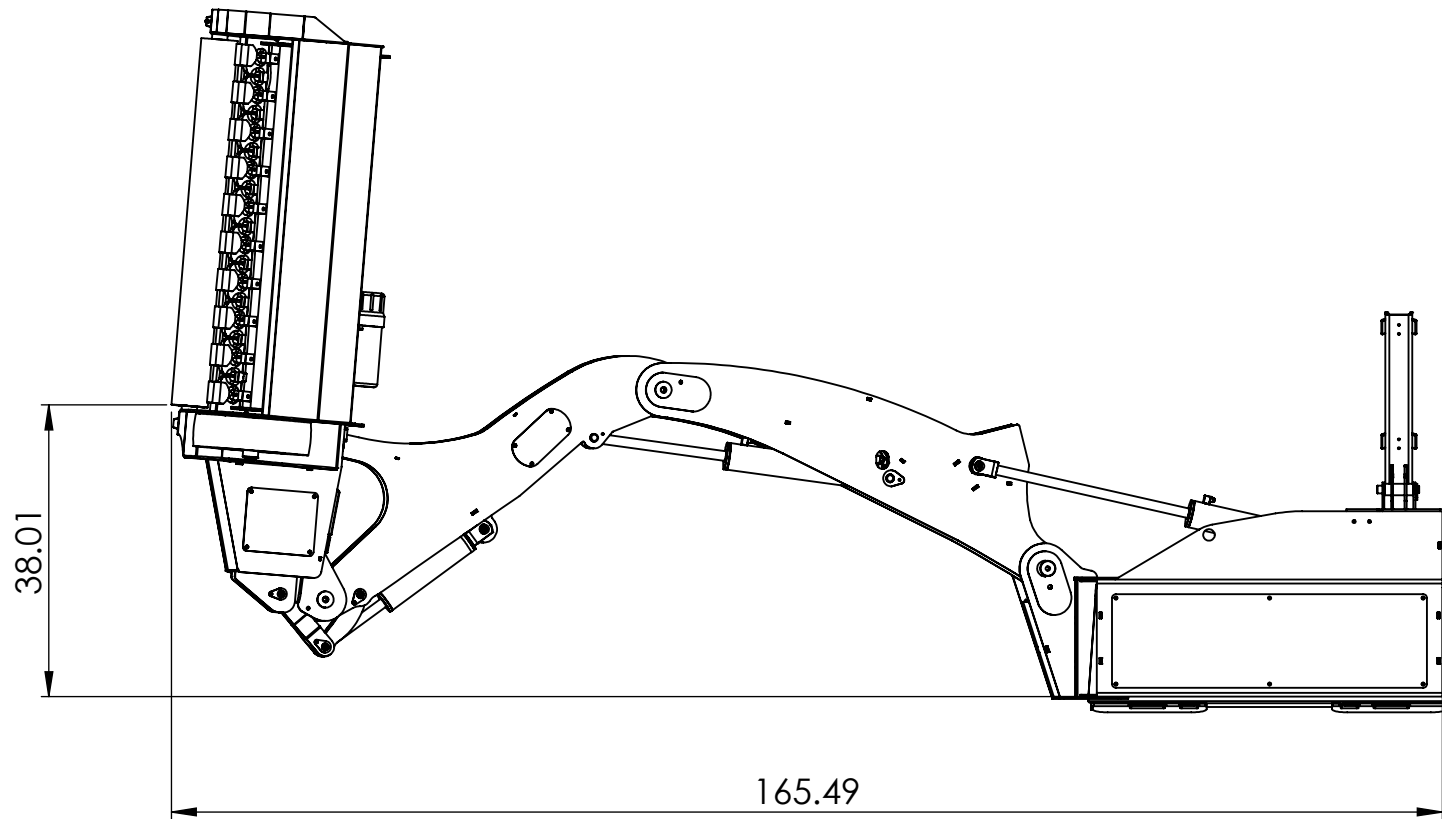

SWF580-Max working length in vertical position.

PROPRIETARY AND CONFIDENTIAL
 THE INFORMATION CONTAINED IN THIS DRAWING IS THE SOLE PROPERTY OF BAUMALIGHT. ANY REPRODUCTION IN PART OR AS A WHOLE WITHOUT THE WRITTEN PERMISSION OF BAUMALIGHT IS PROHIBITED.

Description

SWF580-Boom & Stick

Weight
lbs.

DATE
23-08-2016

DWG. NO.

REV
A

DO NOT SCALE DRAWING

SCALE: 1:25

SHEET 1 OF 11

SWF580

5

4

3

2

1

SWF580-Max height above the side of the hedge.