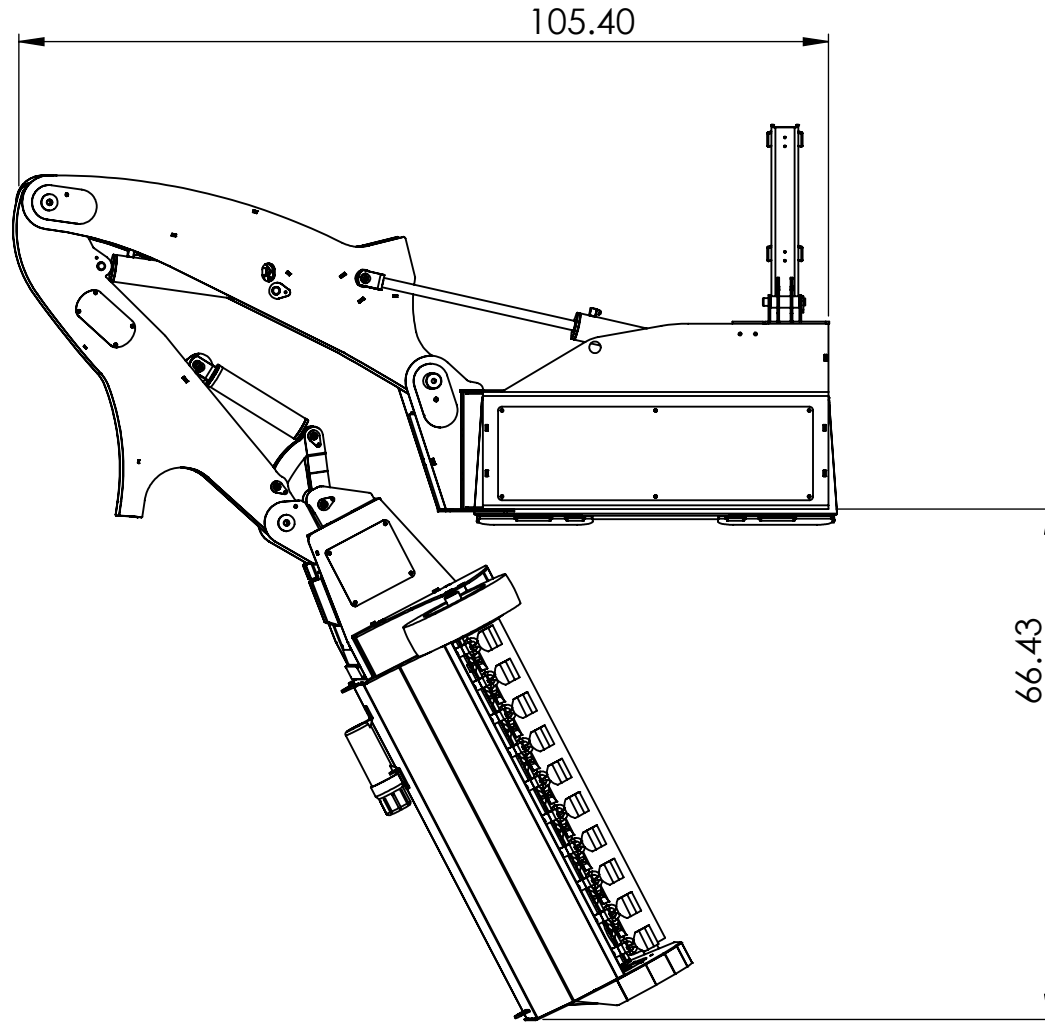

SWF580-Max down.