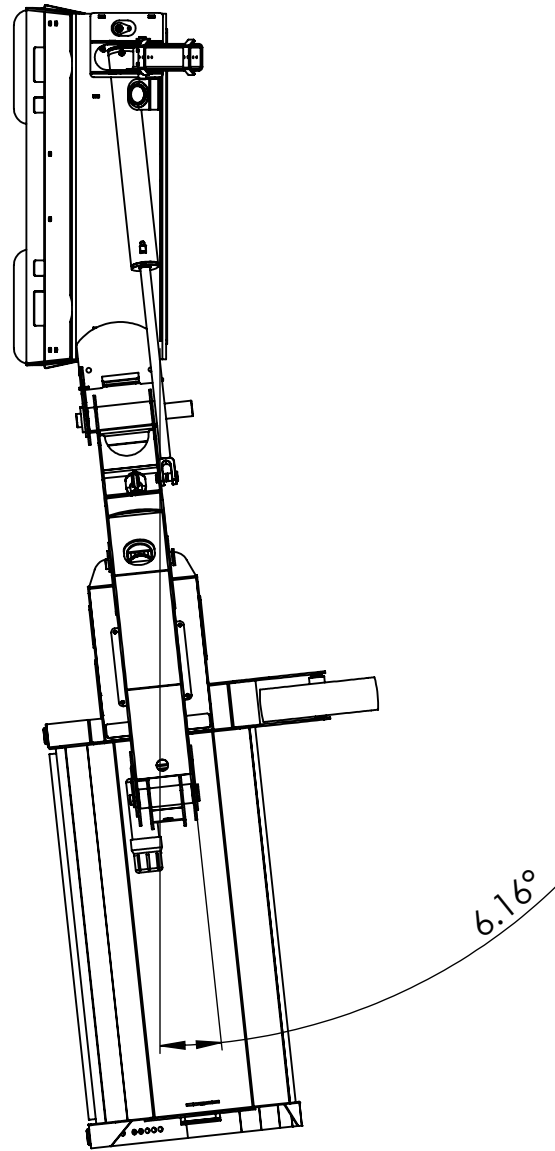

SWF580-Break Away.