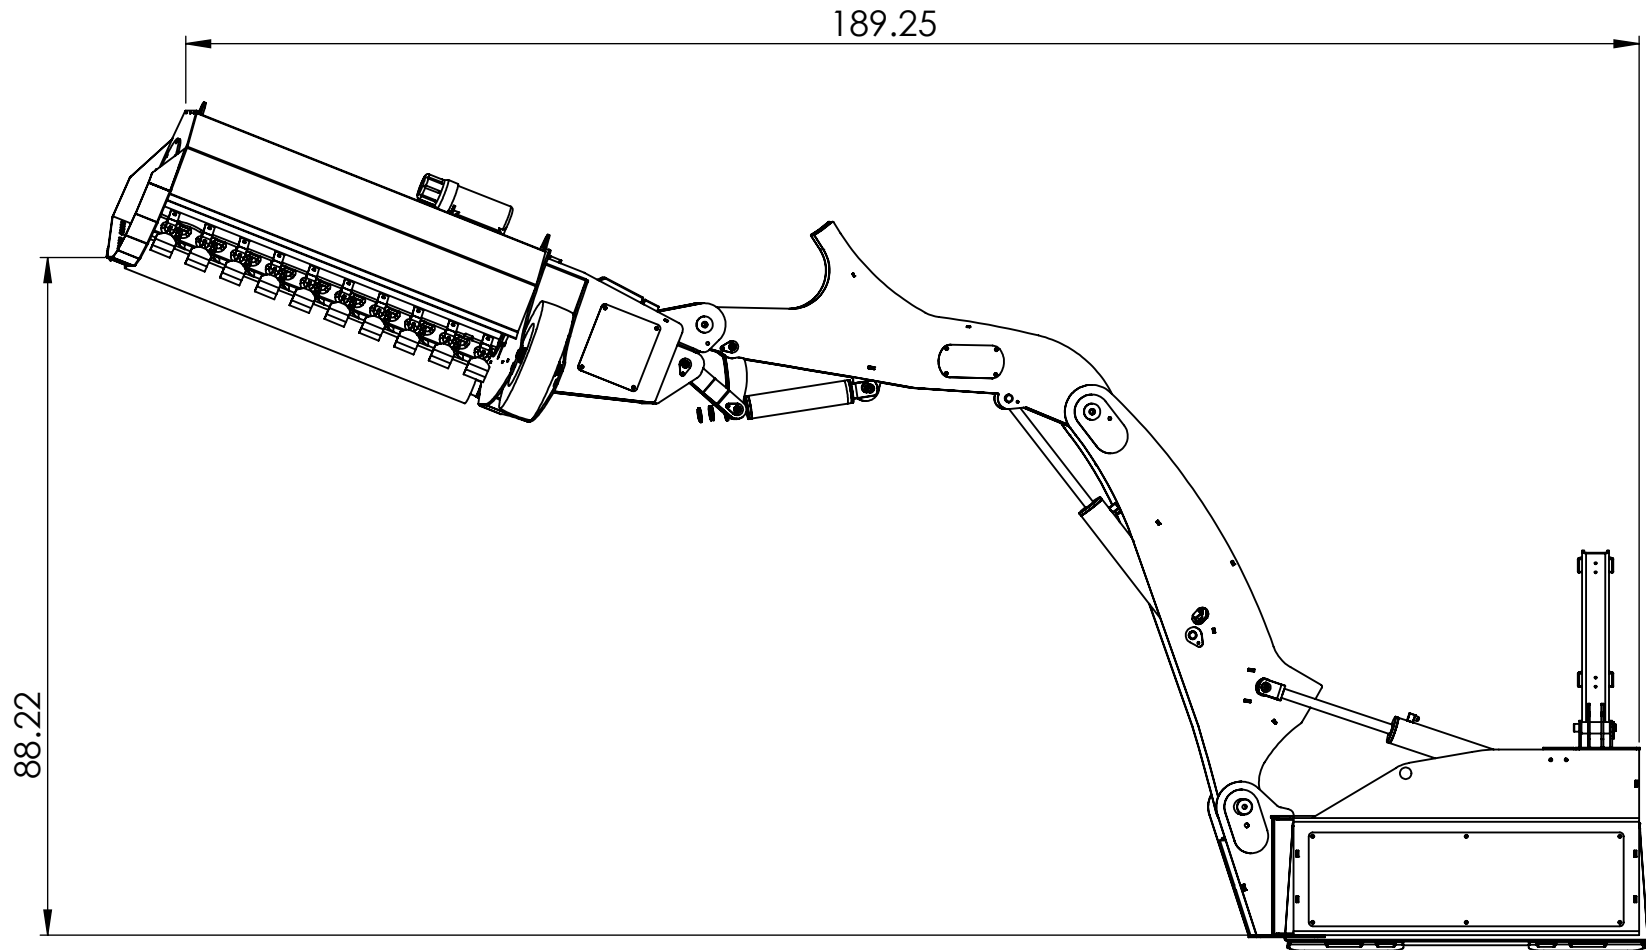

SWF580-Max angle up.