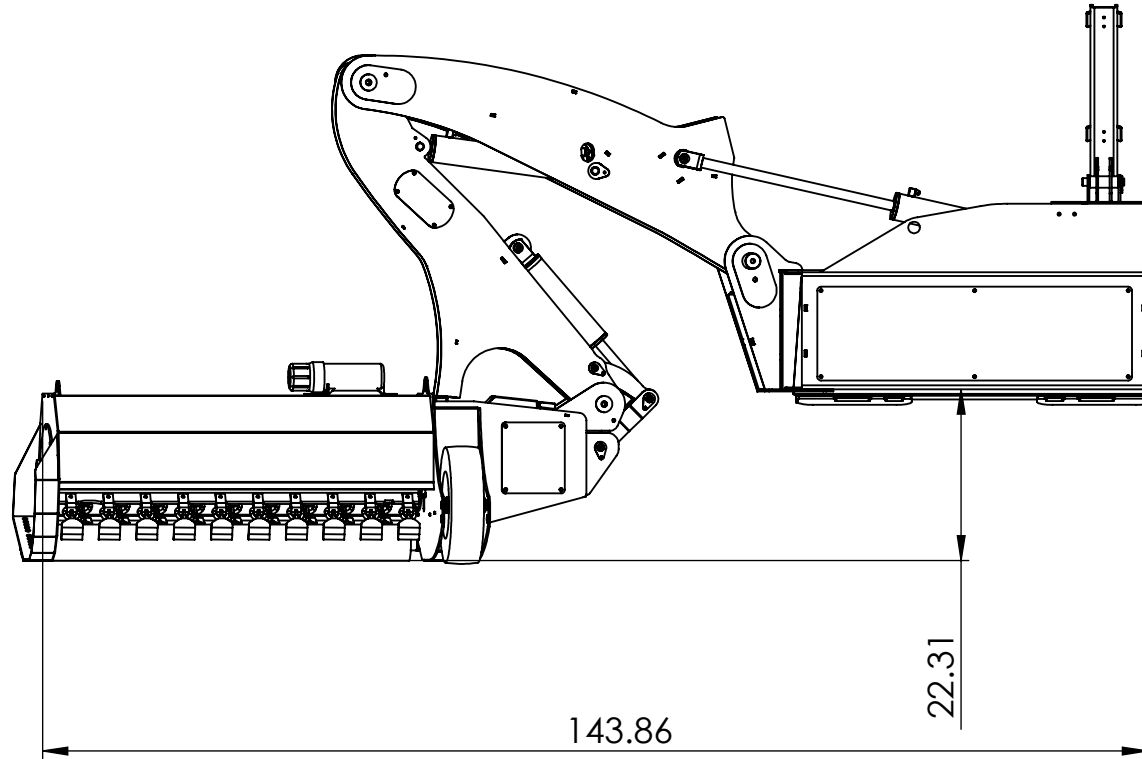

SWF580-Bottom of a Ditch.