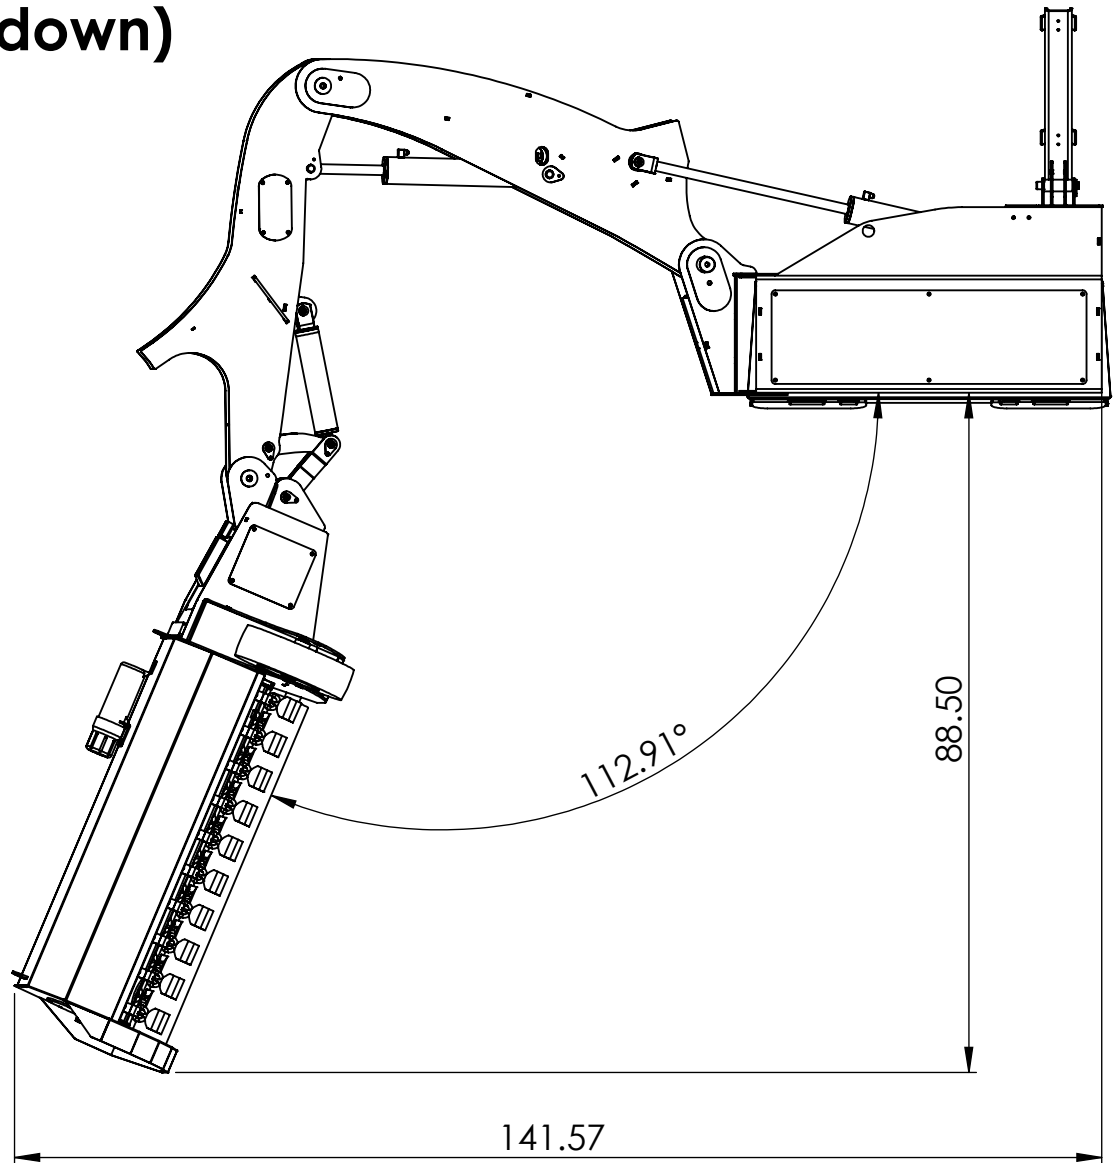

Description

SWF580-Boom & Stick

Weight
lbs.

DATE
23-08-2016

DWG. NO.

REV
A

DO NOT SCALE DRAWING

SCALE: 1:30

SHEET 7 OF 11

SWF580

SWF580-Cutter head very steep ditch. (Max angle down)

PROPRIETARY AND CONFIDENTIAL
THE INFORMATION CONTAINED IN THIS DRAWING IS THE SOLE PROPERTY OF BAUMALIGHT. ANY REPRODUCTION IN PART OR AS A WHOLE WITHOUT THE WRITTEN PERMISSION OF BAUMALIGHT IS PROHIBITED.