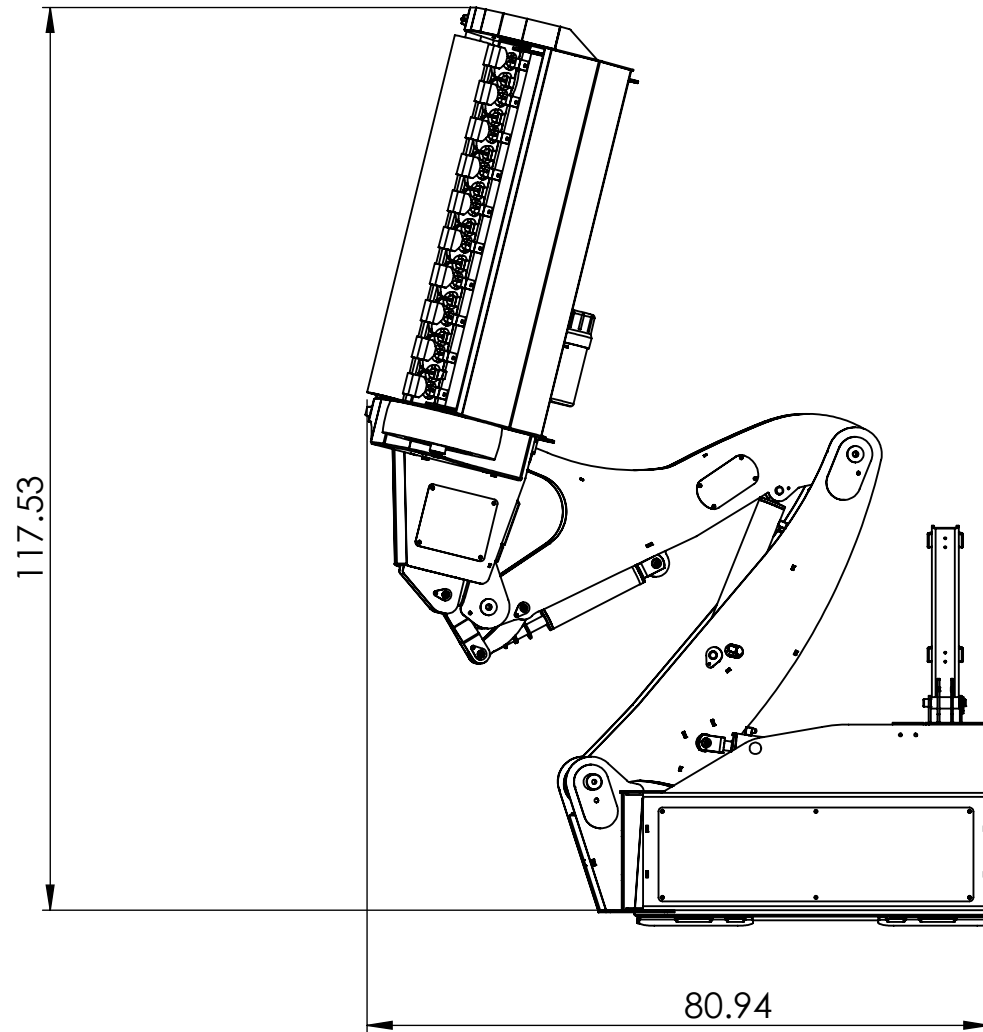

SWF580-Folded up-in for travel.