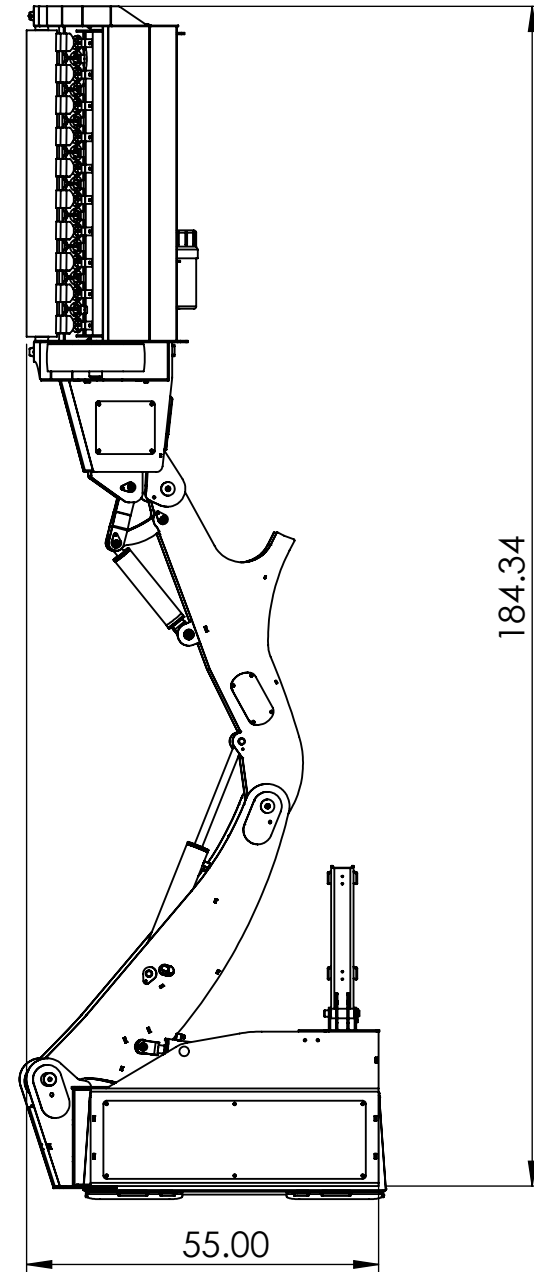

SWF580-A trimming high vertical hedge.