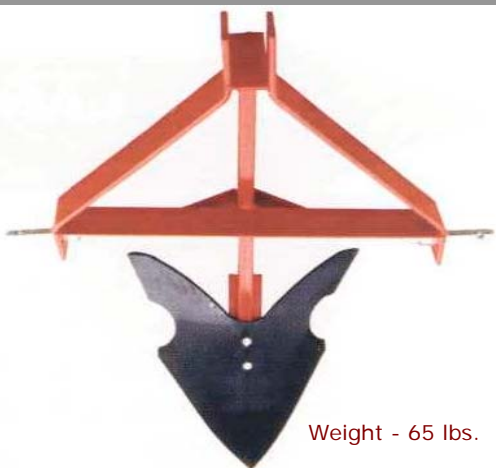

# One Furrow Plow

## *Walco 3ph Implements for Compact Tractors*

- ◆ Single Bottom Plow features an adjustable pull bar and predrilled holes for easy adaptability of coulter.
- ◆ 1" x 4" steel plow frames with shear bolt protection for rugged durability. Coulter and depth gauge wheels are optional.
- ◆ Weight – 225 lbs.

Also available in two furrow.

# Potato Plow

Weight - 65 lbs.