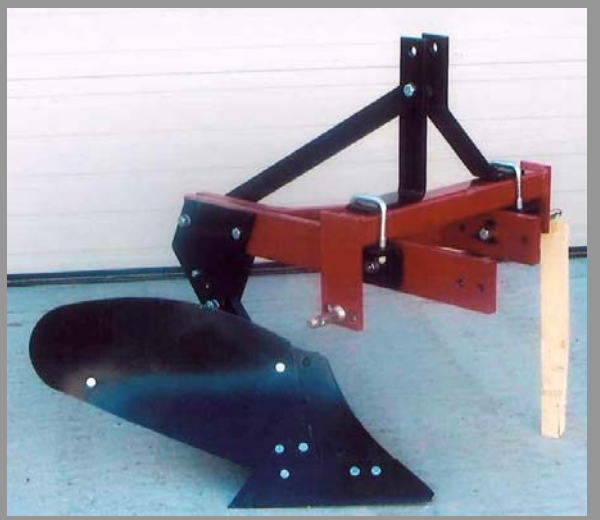

# One Furrow Plow

## *Walco 3ph Implements for Compact Tractors*

- ◆ Single Bottom Plow features an adjustable pull bar and predrilled holes for easy adaptability of coulter.
- ◆ 1" x 4" steel plow frames with shear bolt protection for rugged durability. Coulter and depth gauge wheels are optional.
- ◆ Weight – 225 lbs.

Also available in two furrow.

# Potato Plow

Weight - 65 lbs.